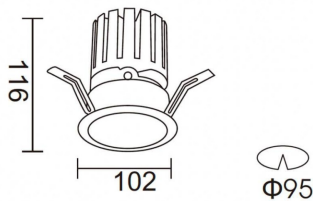

### PRO-D

Lavov downlight from the family PRO-D with a power of 28,7W and an optics 24 degrees . CCT 3000K. With a total lumen output of 2336lm and a luminous efficiency of 81,4lm/W.DALI driver. Made in die cast aluminum and finished in Silver color.

### Dimensions

Product dimensions (mm)  $\phi 102 * 116.2$

### Photometry

Product	
Real power (W)	28.7
Real luminous flux (Lm)	2336
Luminous efficiency (Lm/W)	81.40000000000006
Beam angle (°)	24
Life time (h)	50000 h L80B10
IP	20
Electrical class insulation	Clas II
Colour	Silver
Control gear included	Yes
Control gear	DALI
Flicker Free	Yes
Light source	LED
Type of LED	COB
Colour temperature (K)	3000
Colour consistency (SDCM)	SDCM<3
CRI	90