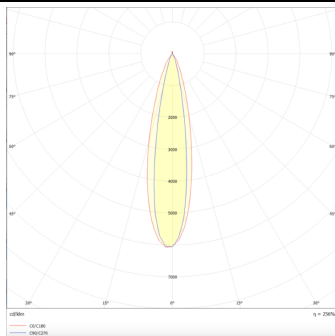

### PRO-D

Lavov downlight from the family PRO-D with a power of 28,7W and an optics 24 degrees . CCT 3000K. With a total lumen output of 2336lm and a luminous efficiency of 81,4lm/W.DALI driver. Made in die cast aluminum and finished in Silver color.

### Dimensions

Product dimensions (mm)  $\phi 102 * 116.2$

### Photometry

Product	
Real power (W)	28.7
Real luminous flux (Lm)	2336
Luminous efficiency (Lm/W)	81.40000000000006
Beam angle (°)	24
Life time (h)	50000 h L80B10
IP	20
Electrical class insulation	Clas II
Colour	Silver
Control gear included	Yes
Control gear	DALI
Flicker Free	Yes
Light source	LED
Type of LED	COB
Colour temperature (K)	3000
Colour consistency (SDCM)	SDCM<3
CRI	90