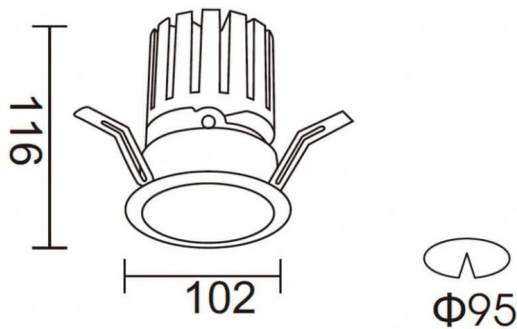

PRO-DR

Lavov downlight from the family PRO-DR with a power of 28,7W and an optics 36 degrees . CCT 3000K. With a total lumen output of 2336lm and a luminous efficiency of 81,4lm/W.ON/OFF driver. Made in die cast aluminum and finished in White color.

Item code	86.D025.3331.01
Product type	Indoor
Category	Downlights
Family	PRO-D
Subfamily	PRO-DR

Pictograms

Scheme

Product	
Real power (W)	28.7
Real luminous flux (Lm)	2336
Luminous efficiency (Lm/W)	81.40000000000006
Beam angle (°)	36
Life time (h)	50000 h L80B10
IP	20
Electrical class insulation	Clas II
Colour	White
Control gear included	Yes
Control gear	ON/OFF
Flicker Free	Yes
Light source	LED
Type of LED	COB
Colour temperature (K)	3000
Colour consistency (SDCM)	SDCM3
CRI	90