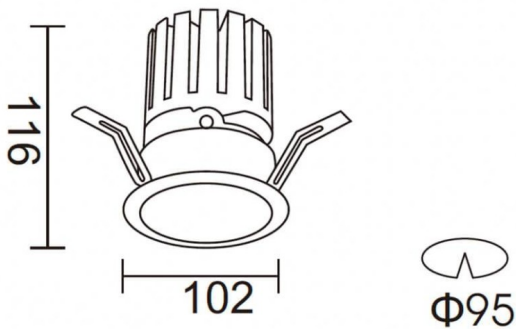

PRO-DR

Lavov downlight from the family PRO-DR with a power of 28,7W and an optics 36 degrees . CCT 3000K. With a total lumen output of 2336lm and a luminous efficiency of 81,4lm/W.ON/OFF driver. Made in die cast aluminum and finished in White color.

Item code	86.D025.3331.01
Product type	Indoor
Category	Downlights
Family	PRO-D
Subfamily	PRO-DR
Pictograms	

Scheme

Product	
Real power (W)	28.7
Real luminous flux (Lm)	2336
Luminous efficiency (Lm/W)	81.4
Beam angle (º)	36
Life time (h)	50000 h L80B10
IP	20
Electrical class insulation	Clas II
Colour	White
Control gear included	Yes
Control gear	ON/OFF
Flicker Free	Yes
Light source	LED
Type of LED	COB
Colour temperature (K)	3000
Colour consistency (SDCM)	SDCM<3
CRI	90