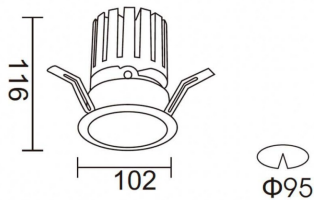

PRO-DR

Lavov downlight from the family PRO-DR with a power of 28,7W and an optics 36 degrees . CCT 3000K. With a total lumen output of 2336lm and a luminous efficiency of 81,4lm/W.ON/OFF driver. Made in die cast aluminum and finished in White color.

Item code	86.D025.3331.01
Product type	Indoor
Category	Downlights
Family	PRO-D
Subfamily	PRO-DR
Pictograms	

Scheme

Product	
Real power (W)	28.7
Real luminous flux (Lm)	2336
Luminous efficiency (Lm/W)	81.400000000000006
Beam angle (°)	36
Life time (h)	50000 h L80B10
IP	20
Electrical class insulation	Clas II
Colour	White
Control gear included	Yes
Control gear	ON/OFF
Flicker Free	Yes
Light source	LED
Type of LED	COB
Colour temperature (K)	3000
Colour consistency (SDCM)	SDCM<3
CRI	90