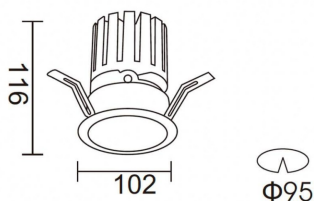

### PRO-DR

Lavov downlight from the family PRO-DR with a power of 28,7W and an optics 36 degrees . CCT 3000K. With a total lumen output of 2336lm and a luminous efficiency of 81,4lm/W.ON/OFF driver. Made in die cast aluminum and finished in Black color.

### Product

Real power (W)	28.7
Real luminous flux (Lm)	2336
Luminous efficiency (Lm/W)	81.400000000000006
Beam angle (°)	36
Life time (h)	50000 h L80B10
IP	20
Electrical class insulation	Clas II
Colour	Black
Control gear included	Yes
Control gear	ON/OFF
Flicker Free	Yes
Light source	LED
Type of LED	COB
Colour temperature (K)	3000
Colour consistency (SDCM)	SDCM<3
CRI	90