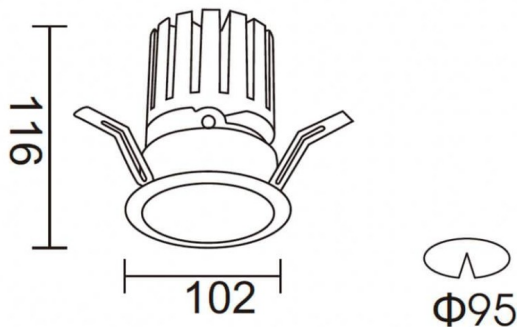

PRO-DR

Lavov downlight from the family PRO-DR with a power of 28,7W and an optics 36 degrees . CCT 3000K. With a total lumen output of 2336lm and a luminous efficiency of 81,4lm/W.ON/OFF driver. Made in die cast aluminum and finished in Black color.

Item code	86.D025.3331.02
Product type	Indoor
Category	Downlights
Family	PRO-D
Subfamily	PRO-DR

Pictograms

Scheme

Product	
Real power (W)	28.7
Real luminous flux (Lm)	2336
Luminous efficiency (Lm/W)	81.40000000000006
Beam angle (°)	36
Life time (h)	50000 h L80B10
IP	20
Electrical class insulation	Clas II
Colour	Black
Control gear included	Yes
Control gear	ON/OFF
Flicker Free	Yes
Light source	LED
Type of LED	COB
Colour temperature (K)	3000
Colour consistency (SDCM)	SDCM3
CRI	90