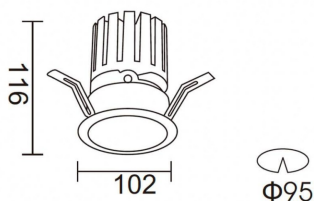

PRO-DR

Lavov downlight from the family PRO-DR with a power of 28,7W and an optics 36 degrees . CCT 3000K. With a total lumen output of 2336lm and a luminous efficiency of 81,4lm/W.ON/OFF driver. Made in die cast aluminum and finished in Silver color.

Item code	86.D025.3331.03
Product type	Indoor
Category	Downlights
Family	PRO-D
Subfamily	PRO-DR

Pictograms

Scheme

Product	
Real power (W)	28.7
Real luminous flux (Lm)	2336
Luminous efficiency (Lm/W)	81.400000000000006
Beam angle (°)	36
Life time (h)	50000 h L80B10
IP	20
Electrical class insulation	Clas II
Colour	Silver
Control gear included	Yes
Control gear	ON/OFF
Flicker Free	Yes
Light source	LED
Type of LED	COB
Colour temperature (K)	3000
Colour consistency (SDCM)	SDCM<3
CRI	90