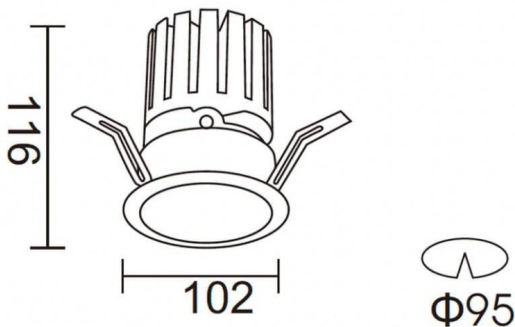

PRO-DR

Lavov downlight from the family PRO-DR with a power of 28,7W and an optics 36 degrees . CCT 3000K. With a total lumen output of 2336lm and a luminous efficiency of 81,4lm/W.ON/OFF driver. Made in die cast aluminum and finished in Silver color.

Item code	86.D025.3331.03
Product type	Indoor
Category	Downlights
Family	PRO-D
Subfamily	PRO-DR

Pictograms

Scheme

Product	
Real power (W)	28.7
Real luminous flux (Lm)	2336
Luminous efficiency (Lm/W)	81.40000000000006
Beam angle (°)	36
Life time (h)	50000 h L80B10
IP	20
Electrical class insulation	Clas II
Colour	Silver
Control gear included	Yes
Control gear	ON/OFF
Flicker Free	Yes
Light source	LED
Type of LED	COB
Colour temperature (K)	3000
Colour consistency (SDCM)	SDCM3
CRI	90