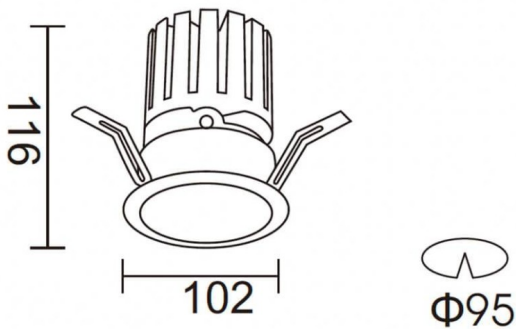

PRO-DR

Lavov downlight from the family PRO-DR with a power of 28,7W and an optics 36 degrees . CCT 3000K. With a total lumen output of 2336lm and a luminous efficiency of 81,4lm/W.ON/OFF driver. Made in die cast aluminum and finished in Silver color.

Item code	86.D025.3331.03
Product type	Indoor
Category	Downlights
Family	PRO-D
Subfamily	PRO-DR
Pictograms	

Scheme

Product	
Real power (W)	28.7
Real luminous flux (Lm)	2336
Luminous efficiency (Lm/W)	81.4
Beam angle (º)	36
Life time (h)	50000 h L80B10
IP	20
Electrical class insulation	Clas II
Colour	Silver
Control gear included	Yes
Control gear	ON/OFF
Flicker Free	Yes
Light source	LED
Type of LED	COB
Colour temperature (K)	3000
Colour consistency (SDCM)	SDCM<3
CRI	90