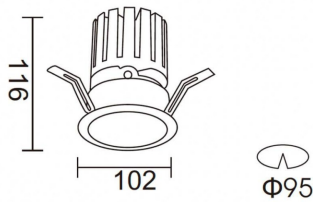

PRO-DR

Lavov downlight from the family PRO-DR with a power of 28,7W and an optics 36 degrees . CCT 3000K. With a total lumen output of 2336lm and a luminous efficiency of 81,4lm/W.DALI driver. Made in die cast aluminum and finished in White color.

Item code	86.D025.3333.01
Product type	Indoor
Category	Downlights
Family	PRO-D
Subfamily	PRO-DR
Pictograms	

Scheme

Product	
Real power (W)	28.7
Real luminous flux (Lm)	2336
Luminous efficiency (Lm/W)	81.400000000000006
Beam angle (°)	36
Life time (h)	50000 h L80B10
IP	20
Electrical class insulation	Clas II
Colour	White
Control gear included	Yes
Control gear	DALI
Flicker Free	Yes
Light source	LED
Type of LED	COB
Colour temperature (K)	3000
Colour consistency (SDCM)	SDCM<3
CRI	90