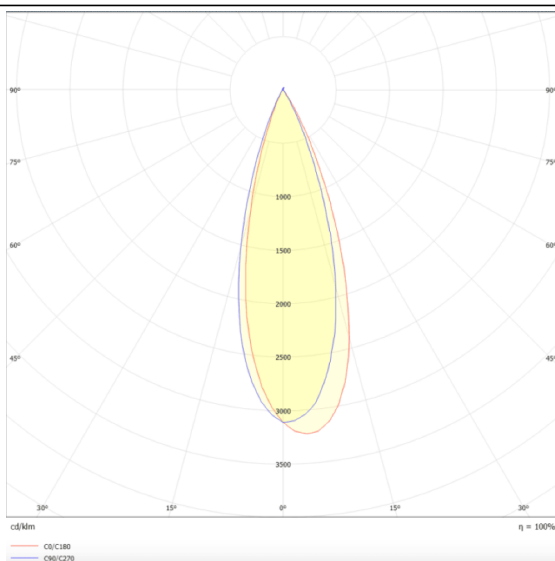

PRO-DR

Lavov downlight from the family PRO-DR with a power of 28,7W and an optics 36 degrees . CCT 3000K. With a total lumen output of 2336lm and a luminous efficiency of 81,4lm/W.DALI driver. Made in die cast aluminum and finished in White color.

Scheme

Photometry

Item code	86.D025.3333.01
Product type	Indoor
Category	Downlights
Family	PRO-D
Subfamily	PRO-DR
Pictograms	

Product	
Real power (W)	28.7
Real luminous flux (Lm)	2336
Luminous efficiency (Lm/W)	81.40000000000006
Beam angle (°)	36
Life time (h)	50000 h L80B10
IP	20
Electrical class insulation	Clas II
Colour	White
Control gear included	Yes
Control gear	DALI
Flicker Free	Yes
Light source	LED
Type of LED	COB
Colour temperature (K)	3000
Colour consistency (SDCM)	SDCM3
CRI	90