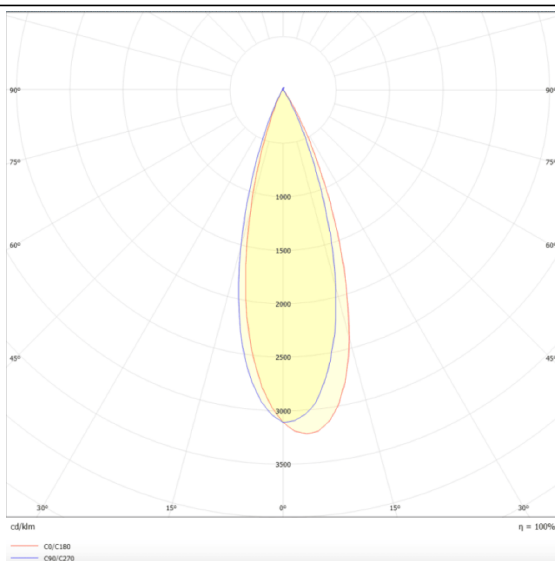

Photometry

Item code	86.D025.3333.01
Product type	Indoor
Category	Downlights
Family	PRO-D
Subfamily	PRO-DR
Pictograms	

Product	
Real power (W)	28.7
Real luminous flux (Lm)	2336
Luminous efficiency (Lm/W)	81.40000000000006
Beam angle (°)	36
Life time (h)	50000 h L80B10
IP	20
Electrical class insulation	Clas II
Colour	White
Control gear included	Yes
Control gear	DALI
Flicker Free	Yes
Light source	LED
Type of LED	COB
Colour temperature (K)	3000
Colour consistency (SDCM)	SDCM3
CRI	90