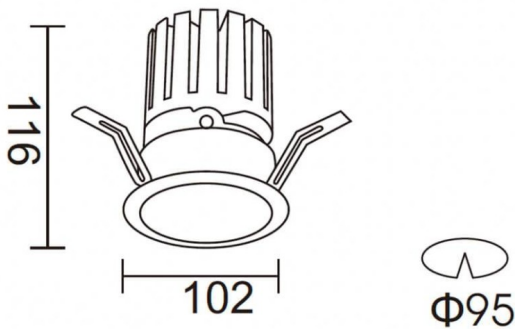

PRO-DR

Lavov downlight from the family PRO-DR with a power of 28,7W and an optics 36 degrees . CCT 3000K. With a total lumen output of 2336lm and a luminous efficiency of 81,4lm/W.DALI driver. Made in die cast aluminum and finished in White color.

Scheme

Photometry

Item code	86.D025.3333.01
Product type	Indoor
Category	Downlights
Family	PRO-D
Subfamily	PRO-DR
Pictograms	

Product	
Real power (W)	28.7
Real luminous flux (Lm)	2336
Luminous efficiency (Lm/W)	81.40000000000006
Beam angle (°)	36
Life time (h)	50000 h L80B10
IP	20
Electrical class insulation	Clas II
Colour	White
Control gear included	Yes
Control gear	DALI
Flicker Free	Yes
Light source	LED
Type of LED	COB
Colour temperature (K)	3000
Colour consistency (SDCM)	SDCM3
CRI	90