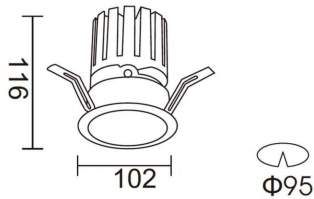

PRO-DR

Lavov downlight from the family PRO-DR with a power of 28,7W and an optics 36 degrees . CCT 3000K. With a total lumen output of 2336lm and a luminous efficiency of 81,4lm/W.DALI driver. Made in die cast aluminum and finished in White color.

Item code	86.D025.3333.01
Product type	Indoor
Category	Downlights
Family	PRO-D
Subfamily	PRO-DR
Pictograms	

Scheme

Product	
Real power (W)	28.7
Real luminous flux (Lm)	2336
Luminous efficiency (Lm/W)	81.40000000000006
Beam angle (°)	36
Life time (h)	50000 h L80B10
IP	20
Electrical class insulation	Clas II
Colour	White
Control gear included	Yes
Control gear	DALI
Flicker Free	Yes
Light source	LED
Type of LED	COB
Colour temperature (K)	3000
Colour consistency (SDCM)	SDCM<3
CRI	90