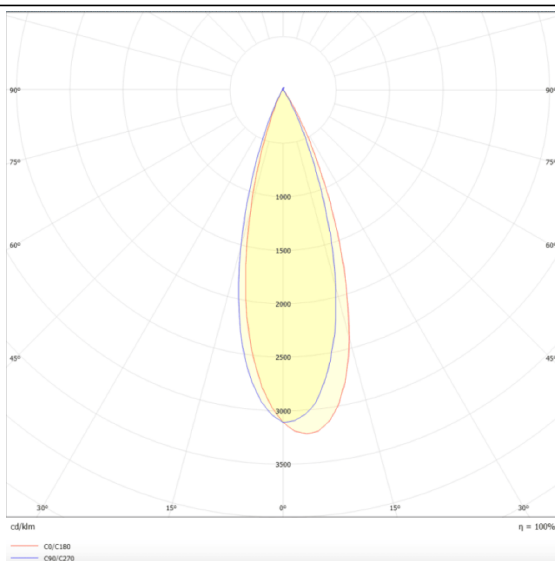

### PRO-DR

Lavov downlight from the family PRO-DR with a power of 28,7W and an optics 36 degrees . CCT 3000K. With a total lumen output of 2336lm and a luminous efficiency of 81,4lm/W.DALI driver. Made in die cast aluminum and finished in White color.

### Scheme

### Photometry

Item code	86.D025.3333.01
Product type	Indoor
Category	Downlights
Family	PRO-D
Subfamily	PRO-DR
Pictograms	

Product	
Real power (W)	28.7
Real luminous flux (Lm)	2336
Luminous efficiency (Lm/W)	81.40000000000006
Beam angle (°)	36
Life time (h)	50000 h L80B10
IP	20
Electrical class insulation	Clas II
Colour	White
Control gear included	Yes
Control gear	DALI
Flicker Free	Yes
Light source	LED
Type of LED	COB
Colour temperature (K)	3000
Colour consistency (SDCM)	SDCM3
CRI	90