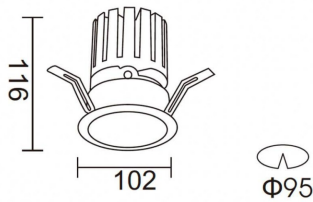

PRO-DR

Lavov downlight from the family PRO-DR with a power of 28,7W and an optics 36 degrees . CCT 3000K. With a total lumen output of 2336lm and a luminous efficiency of 81,4lm/W.DALI driver. Made in die cast aluminum and finished in Black color.

Product

| | |
|------------------------------------|---------------------------|
| Real power (W) | 28.7 |
| Real luminous flux (Lm) | 2336 |
| Luminous efficiency (Lm/W) | 81.400000000000006 |
| Beam angle (°) | 36 |
| Life time (h) | 50000 h L80B10 |
| IP | 20 |
| Electrical class insulation | Clas II |
| Colour | Black |
| Control gear included | Yes |
| Control gear | DALI |
| Flicker Free | Yes |
| Light source | LED |
| Type of LED | COB |
| Colour temperature (K) | 3000 |
| Colour consistency (SDCM) | SDCM<3 |
| CRI | 90 |