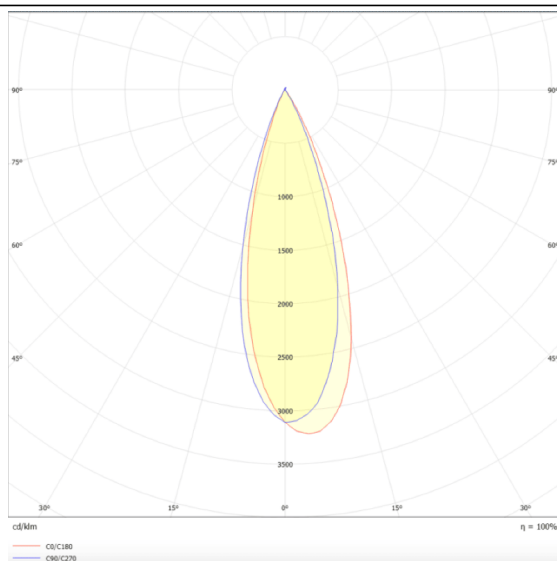

PRO-DR

Lavov downlight from the family PRO-DR with a power of 28,7W and an optics 36 degrees . CCT 3000K. With a total lumen output of 2336lm and a luminous efficiency of 81,4lm/W.DALI driver. Made in die cast aluminum and finished in Black color.

Scheme

Photometry

| | |
|--------------|-----------------|
| Item code | 86.D025.3333.02 |
| Product type | Indoor |
| Category | Downlights |
| Family | PRO-D |
| Subfamily | PRO-DR |
| Pictograms | |

| | |
|-----------------------------|----------------|
| Product | |
| Real power (W) | 28.7 |
| Real luminous flux (Lm) | 2336 |
| Luminous efficiency (Lm/W) | 81.4 |
| Beam angle (º) | 36 |
| Life time (h) | 50000 h L80B10 |
| IP | 20 |
| Electrical class insulation | Clas II |
| Colour | Black |
| Control gear included | Yes |
| Control gear | DALI |
| Flicker Free | Yes |
| Light source | LED |
| Type of LED | COB |
| Colour temperature (K) | 3000 |
| Colour consistency (SDCM) | SDCM<3 |
| CRI | 90 |