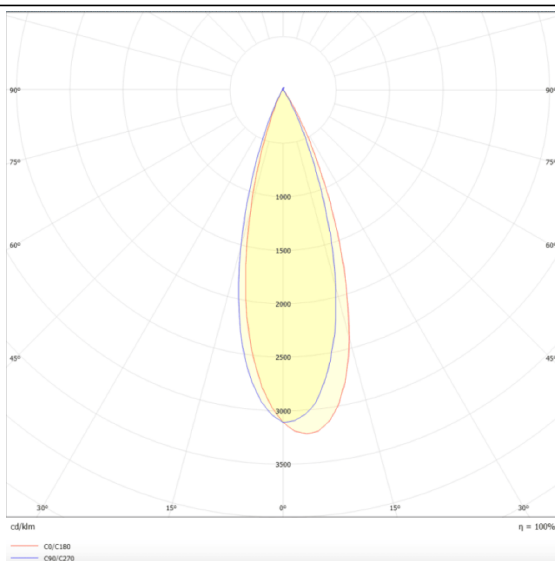

PRO-DR

Lavov downlight from the family PRO-DR with a power of 28,7W and an optics 36 degrees . CCT 3000K. With a total lumen output of 2336lm and a luminous efficiency of 81,4lm/W.DALI driver. Made in die cast aluminum and finished in Black color.

Scheme

Photometry

Item code	86.D025.3333.02
Product type	Indoor
Category	Downlights
Family	PRO-D
Subfamily	PRO-DR
Pictograms	

Product	
Real power (W)	28.7
Real luminous flux (Lm)	2336
Luminous efficiency (Lm/W)	81.40000000000006
Beam angle (°)	36
Life time (h)	50000 h L80B10
IP	20
Electrical class insulation	Clas II
Colour	Black
Control gear included	Yes
Control gear	DALI
Flicker Free	Yes
Light source	LED
Type of LED	COB
Colour temperature (K)	3000
Colour consistency (SDCM)	SDCM3
CRI	90