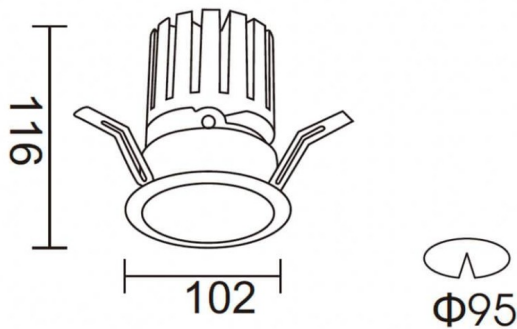

PRO-DR

Lavov downlight from the family PRO-DR with a power of 28,7W and an optics 36 degrees . CCT 3000K. With a total lumen output of 2336lm and a luminous efficiency of 81,4lm/W.DALI driver. Made in die cast aluminum and finished in Black color.

Scheme

Photometry

| | |
|--------------|-----------------|
| Item code | 86.D025.3333.02 |
| Product type | Indoor |
| Category | Downlights |
| Family | PRO-D |
| Subfamily | PRO-DR |
| Pictograms | |

| | |
|-----------------------------|----------------|
| Product | |
| Real power (W) | 28.7 |
| Real luminous flux (Lm) | 2336 |
| Luminous efficiency (Lm/W) | 81.4 |
| Beam angle (º) | 36 |
| Life time (h) | 50000 h L80B10 |
| IP | 20 |
| Electrical class insulation | Clas II |
| Colour | Black |
| Control gear included | Yes |
| Control gear | DALI |
| Flicker Free | Yes |
| Light source | LED |
| Type of LED | COB |
| Colour temperature (K) | 3000 |
| Colour consistency (SDCM) | SDCM<3 |
| CRI | 90 |