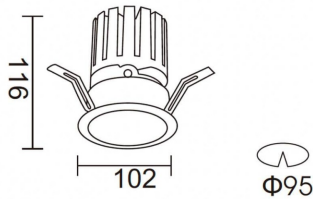

PRO-DR

Lavov downlight from the family PRO-DR with a power of 28,7W and an optics 36 degrees . CCT 3000K. With a total lumen output of 2336lm and a luminous efficiency of 81,4lm/W.DALI driver. Made in die cast aluminum and finished in Silver color.

Item code	86.D025.3333.03
Product type	Indoor
Category	Downlights
Family	PRO-D
Subfamily	PRO-DR
Pictograms	

Scheme

Product	
Real power (W)	28.7
Real luminous flux (Lm)	2336
Luminous efficiency (Lm/W)	81.40000000000006
Beam angle (°)	36
Life time (h)	50000 h L80B10
IP	20
Electrical class insulation	Clas II
Colour	Silver
Control gear included	Yes
Control gear	DALI
Flicker Free	Yes
Light source	LED
Type of LED	COB
Colour temperature (K)	3000
Colour consistency (SDCM)	SDCM<3
CRI	90