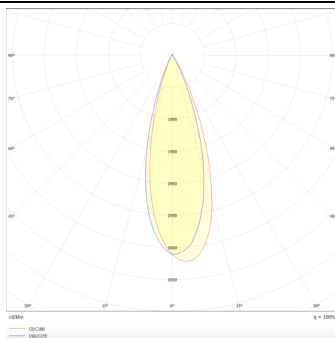

PRO-DR

Lavov downlight from the family PRO-DR with a power of 28,7W and an optics 36 degrees . CCT 3000K. With a total lumen output of 2336lm and a luminous efficiency of 81,4lm/W.DALI driver. Made in die cast aluminum and finished in Silver color.

Item code	86.D025.3333.03
Product type	Indoor
Category	Downlights
Family	PRO-D
Subfamily	PRO-DR
Pictograms	

Scheme

Photometry

Product	
Real power (W)	28.7
Real luminous flux (Lm)	2336
Luminous efficiency (Lm/W)	81.400000000000006
Beam angle (°)	36
Life time (h)	50000 h L80B10
IP	20
Electrical class insulation	Clas II
Colour	Silver
Control gear included	Yes
Control gear	DALI
Flicker Free	Yes
Light source	LED
Type of LED	COB
Colour temperature (K)	3000
Colour consistency (SDCM)	SDCM<3
CRI	90