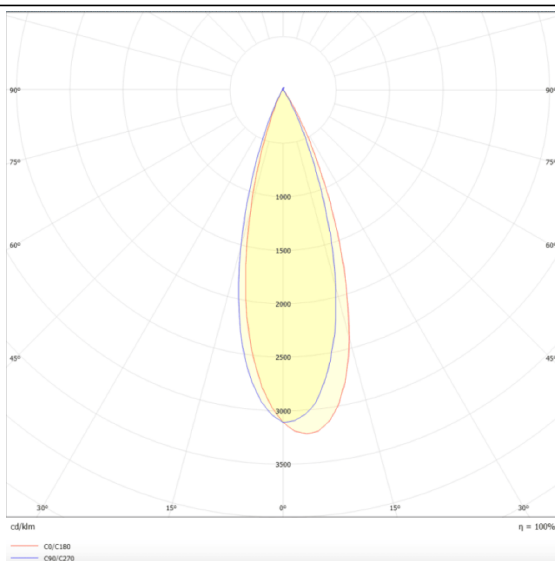

PRO-DR

Lavov downlight from the family PRO-DR with a power of 28,7W and an optics 36 degrees . CCT 3000K. With a total lumen output of 2336lm and a luminous efficiency of 81,4lm/W.DALI driver. Made in die cast aluminum and finished in Silver color.

Scheme

Photometry

Item code	86.D025.3333.03
Product type	Indoor
Category	Downlights
Family	PRO-D
Subfamily	PRO-DR
Pictograms	

Product	
Real power (W)	28.7
Real luminous flux (Lm)	2336
Luminous efficiency (Lm/W)	81.4
Beam angle (º)	36
Life time (h)	50000 h L80B10
IP	20
Electrical class insulation	Clas II
Colour	Silver
Control gear included	Yes
Control gear	DALI
Flicker Free	Yes
Light source	LED
Type of LED	COB
Colour temperature (K)	3000
Colour consistency (SDCM)	SDCM<3
CRI	90