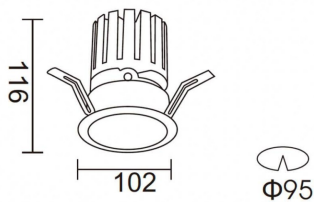

PRO-DR

Lavov downlight from the family PRO-DR with a power of 28,7W and an optics 36 degrees . CCT 3000K. With a total lumen output of 2336lm and a luminous efficiency of 81,4lm/W.DALI driver. Made in die cast aluminum and finished in Silver color.

Item code	86.D025.3333.03
Product type	Indoor
Category	Downlights
Family	PRO-D
Subfamily	PRO-DR
Pictograms	

Scheme

Photometry

Product	
Real power (W)	28.7
Real luminous flux (Lm)	2336
Luminous efficiency (Lm/W)	81.400000000000006
Beam angle (°)	36
Life time (h)	50000 h L80B10
IP	20
Electrical class insulation	Clas II
Colour	Silver
Control gear included	Yes
Control gear	DALI
Flicker Free	Yes
Light source	LED
Type of LED	COB
Colour temperature (K)	3000
Colour consistency (SDCM)	SDCM<3
CRI	90