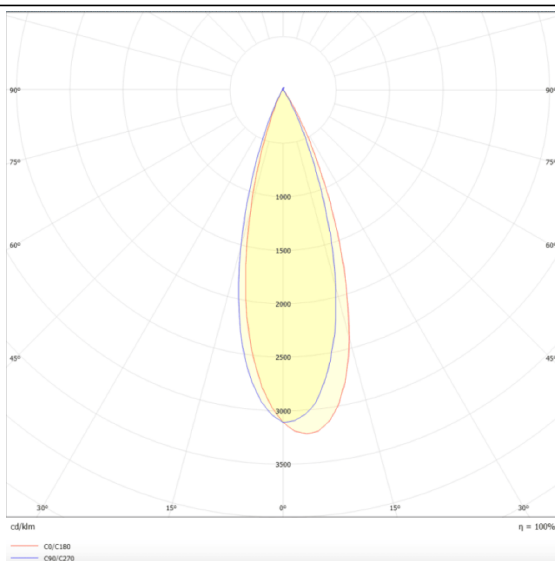

PRO-DR

Lavov downlight from the family PRO-DR with a power of 28,7W and an optics 36 degrees . CCT 3000K. With a total lumen output of 2336lm and a luminous efficiency of 81,4lm/W.DALI driver. Made in die cast aluminum and finished in Silver color.

Scheme

Photometry

Item code	86.D025.3333.03
Product type	Indoor
Category	Downlights
Family	PRO-D
Subfamily	PRO-DR
Pictograms	

Product

Real power (W)	28.7
Real luminous flux (Lm)	2336
Luminous efficiency (Lm/W)	81.40000000000006
Beam angle (°)	36
Life time (h)	50000 h L80B10
IP	20
Electrical class insulation	Clas II
Colour	Silver
Control gear included	Yes
Control gear	DALI
Flicker Free	Yes
Light source	LED
Type of LED	COB
Colour temperature (K)	3000
Colour consistency (SDCM)	SDCM3
CRI	90