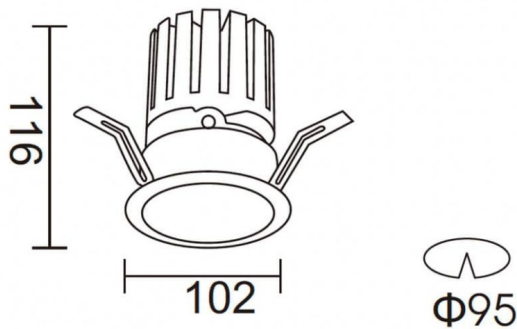

PRO-DR

Lavov downlight from the family PRO-DR with a power of 28,7W and an optics 12 degrees . CCT 4000K. With a total lumen output of 2336lm and a luminous efficiency of 81,4lm/W.ON/OFF driver. Made in die cast aluminum and finished in White color.

Item code	86.D025.3411.01
Product type	Indoor
Category	Downlights
Family	PRO-D
Subfamily	PRO-DR

Pictograms

Scheme

Product	
Real power (W)	28.7
Real luminous flux (Lm)	2336
Luminous efficiency (Lm/W)	81.40000000000006
Beam angle (°)	12
Life time (h)	50000 h L80B10
IP	20
Electrical class insulation	Clas II
Colour	White
Control gear included	Yes
Control gear	ON/OFF
Flicker Free	Yes
Light source	LED
Type of LED	COB
Colour temperature (K)	4000
Colour consistency (SDCM)	SDCM3
CRI	90