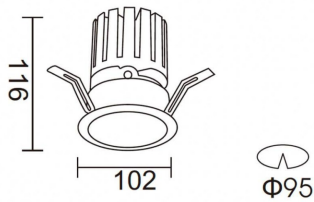

PRO-DR

Lavov downlight from the family PRO-DR with a power of 28,7W and an optics 12 degrees . CCT 4000K. With a total lumen output of 2336lm and a luminous efficiency of 81,4lm/W.ON/OFF driver. Made in die cast aluminum and finished in White color.

Item code	86.D025.3411.01
Product type	Indoor
Category	Downlights
Family	PRO-D
Subfamily	PRO-DR
Pictograms	

Scheme

Product	
Real power (W)	28.7
Real luminous flux (Lm)	2336
Luminous efficiency (Lm/W)	81.400000000000006
Beam angle (°)	12
Life time (h)	50000 h L80B10
IP	20
Electrical class insulation	Clas II
Colour	White
Control gear included	Yes
Control gear	ON/OFF
Flicker Free	Yes
Light source	LED
Type of LED	COB
Colour temperature (K)	4000
Colour consistency (SDCM)	SDCM<3
CRI	90