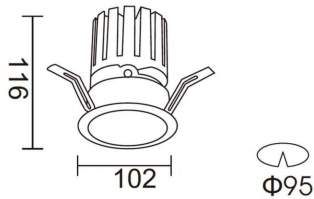

**PRO-DR**

Lavov downlight from the family PRO-DR with a power of 28,7W and an optics 12 degrees . CCT 4000K. With a total lumen output of 2336lm and a luminous efficiency of 81,4lm/W.ON/OFF driver. Made in die cast aluminum and finished in White color.

<b>Item code</b>	<b>86.D025.3411.01</b>
<b>Product type</b>	<b>Indoor</b>
<b>Category</b>	<b>Downlights</b>
<b>Family</b>	<b>PRO-D</b>
<b>Subfamily</b>	<b>PRO-DR</b>
<b>Pictograms</b>	

**Scheme**

<b>Product</b>	
<b>Real power (W)</b>	<b>28.7</b>
<b>Real luminous flux (Lm)</b>	<b>2336</b>
<b>Luminous efficiency (Lm/W)</b>	<b>81.40000000000006</b>
<b>Beam angle (°)</b>	<b>12</b>
<b>Life time (h)</b>	<b>50000 h L80B10</b>
<b>IP</b>	<b>20</b>
<b>Electrical class insulation</b>	<b>Clas II</b>
<b>Colour</b>	<b>White</b>
<b>Control gear included</b>	<b>Yes</b>
<b>Control gear</b>	<b>ON/OFF</b>
<b>Flicker Free</b>	<b>Yes</b>
<b>Light source</b>	<b>LED</b>
<b>Type of LED</b>	<b>COB</b>
<b>Colour temperature (K)</b>	<b>4000</b>
<b>Colour consistency (SDCM)</b>	<b>SDCM&lt;3</b>
<b>CRI</b>	<b>90</b>