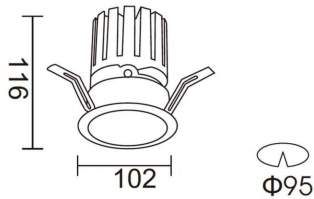

PRO-DR

Lavov downlight from the family PRO-DR with a power of 28,7W and an optics 12 degrees . CCT 4000K. With a total lumen output of 2336lm and a luminous efficiency of 81,4lm/W.ON/OFF driver. Made in die cast aluminum and finished in Black color.

Item code	86.D025.3411.02
Product type	Indoor
Category	Downlights
Family	PRO-D
Subfamily	PRO-DR
Pictograms	

Scheme

Product	
Real power (W)	28.7
Real luminous flux (Lm)	2336
Luminous efficiency (Lm/W)	81.40000000000006
Beam angle (°)	12
Life time (h)	50000 h L80B10
IP	20
Electrical class insulation	Clas II
Colour	Black
Control gear included	Yes
Control gear	ON/OFF
Flicker Free	Yes
Light source	LED
Type of LED	COB
Colour temperature (K)	4000
Colour consistency (SDCM)	SDCM<3
CRI	90