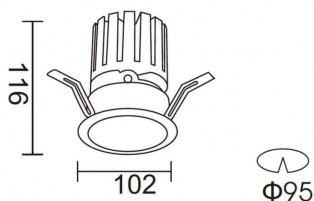

PRO-DR

Lavov downlight from the family PRO-DR with a power of 28,7W and an optics 12 degrees . CCT 4000K. With a total lumen output of 2336lm and a luminous efficiency of 81,4lm/W.ON/OFF driver. Made in die cast aluminum and finished in Black color.

Item code	86.D025.3411.02
Product type	Indoor
Category	Downlights
Family	PRO-D
Subfamily	PRO-DR

Pictograms

Scheme

Product

Real power (W)	28.7
Real luminous flux (Lm)	2336
Luminous efficiency (Lm/W)	81.400000000000006
Beam angle (°)	12
Life time (h)	50000 h L80B10
IP	20
Electrical class insulation	Clas II
Colour	Black
Control gear included	Yes
Control gear	ON/OFF
Flicker Free	Yes
Light source	LED
Type of LED	COB
Colour temperature (K)	4000
Colour consistency (SDCM)	SDCM<3
CRI	90