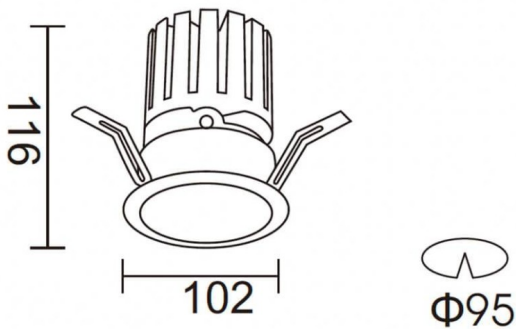

PRO-DR

Lavov downlight from the family PRO-DR with a power of 28,7W and an optics 12 degrees . CCT 4000K. With a total lumen output of 2336lm and a luminous efficiency of 81,4lm/W.ON/OFF driver. Made in die cast aluminum and finished in Black color.

Item code	86.D025.3411.02
Product type	Indoor
Category	Downlights
Family	PRO-D
Subfamily	PRO-DR
Pictograms	

Scheme

Product	
Real power (W)	28.7
Real luminous flux (Lm)	2336
Luminous efficiency (Lm/W)	81.40000000000006
Beam angle (°)	12
Life time (h)	50000 h L80B10
IP	20
Electrical class insulation	Clas II
Colour	Black
Control gear included	Yes
Control gear	ON/OFF
Flicker Free	Yes
Light source	LED
Type of LED	COB
Colour temperature (K)	4000
Colour consistency (SDCM)	SDCM3
CRI	90