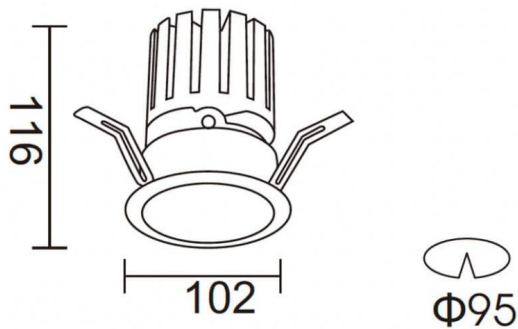

PRO-DR

Lavov downlight from the family PRO-DR with a power of 28,7W and an optics 12 degrees . CCT 4000K. With a total lumen output of 2336lm and a luminous efficiency of 81,4lm/W.ON/OFF driver. Made in die cast aluminum and finished in Silver color.

Item code	86.D025.3411.03
Product type	Indoor
Category	Downlights
Family	PRO-D
Subfamily	PRO-DR

Pictograms

Scheme

Product	
Real power (W)	28.7
Real luminous flux (Lm)	2336
Luminous efficiency (Lm/W)	81.40000000000006
Beam angle (°)	12
Life time (h)	50000 h L80B10
IP	20
Electrical class insulation	Clas II
Colour	Silver
Control gear included	Yes
Control gear	ON/OFF
Flicker Free	Yes
Light source	LED
Type of LED	COB
Colour temperature (K)	4000
Colour consistency (SDCM)	SDCM3
CRI	90