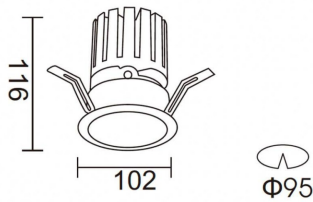

PRO-DR

Lavov downlight from the family PRO-DR with a power of 28,7W and an optics 12 degrees . CCT 4000K. With a total lumen output of 2336lm and a luminous efficiency of 81,4lm/W.ON/OFF driver. Made in die cast aluminum and finished in Silver color.

Item code	86.D025.3411.03
Product type	Indoor
Category	Downlights
Family	PRO-D
Subfamily	PRO-DR
Pictograms	

Scheme

Product	
Real power (W)	28.7
Real luminous flux (Lm)	2336
Luminous efficiency (Lm/W)	81.400000000000006
Beam angle (°)	12
Life time (h)	50000 h L80B10
IP	20
Electrical class insulation	Clas II
Colour	Silver
Control gear included	Yes
Control gear	ON/OFF
Flicker Free	Yes
Light source	LED
Type of LED	COB
Colour temperature (K)	4000
Colour consistency (SDCM)	SDCM<3
CRI	90