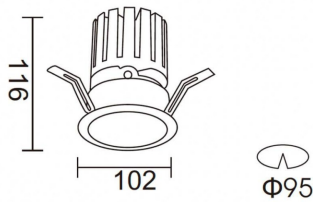

PRO-DR

Lavov downlight from the family PRO-DR with a power of 28,7W and an optics 12 degrees . CCT 4000K. With a total lumen output of 2336lm and a luminous efficiency of 81,4lm/W.DALI driver. Made in die cast aluminum and finished in White color.

Item code	86.D025.3413.01
Product type	Indoor
Category	Downlights
Family	PRO-D
Subfamily	PRO-DR
Pictograms	

Scheme

Product	
Real power (W)	28.7
Real luminous flux (Lm)	2336
Luminous efficiency (Lm/W)	81.400000000000006
Beam angle (°)	12
Life time (h)	50000 h L80B10
IP	20
Electrical class insulation	Clas II
Colour	White
Control gear included	Yes
Control gear	DALI
Flicker Free	Yes
Light source	LED
Type of LED	COB
Colour temperature (K)	4000
Colour consistency (SDCM)	SDCM<3
CRI	90