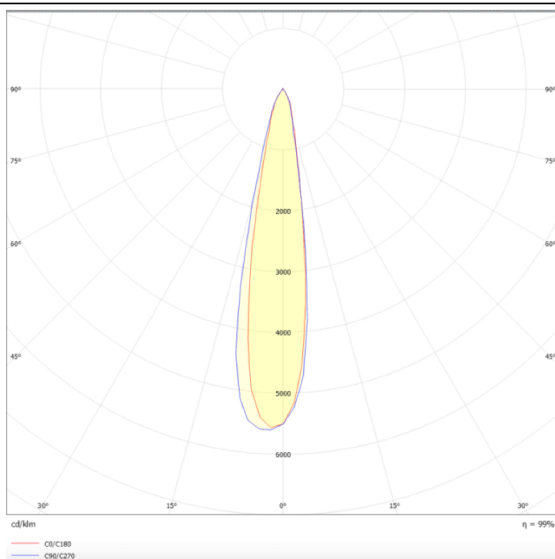

Photometry

Item code	86.D025.3413.01
Product type	Indoor
Category	Downlights
Family	PRO-D
Subfamily	PRO-DR
Pictograms	

Product	
Real power (W)	28.7
Real luminous flux (Lm)	2336
Luminous efficiency (Lm/W)	81.4
Beam angle (&ordm;)	12
Life time (h)	50000 h L80B10
IP	20
Electrical class insulation	Clas II
Colour	White
Control gear included	Yes
Control gear	DALI
Flicker Free	Yes
Light source	LED
Type of LED	COB
Colour temperature (K)	4000
Colour consistency (SDCM)	SDCM<3
CRI	90