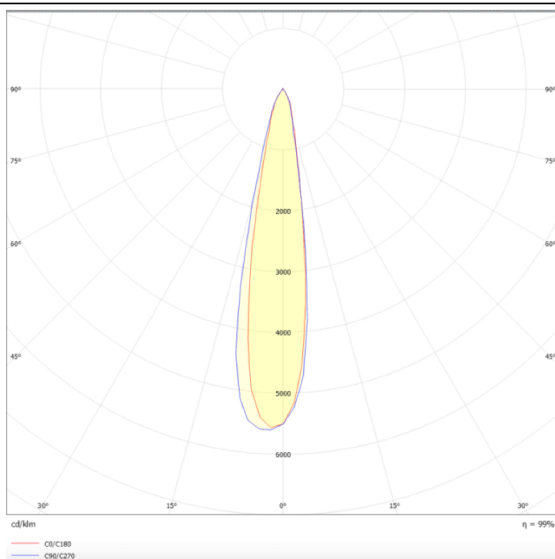

### PRO-DR

Lavov downlight from the family PRO-DR with a power of 28,7W and an optics 12 degrees . CCT 4000K. With a total lumen output of 2336lm and a luminous efficiency of 81,4lm/W.DALI driver. Made in die cast aluminum and finished in White color.

### Scheme

### Photometry

Item code	86.D025.3413.01
Product type	Indoor
Category	Downlights
Family	PRO-D
Subfamily	PRO-DR
Pictograms	

Product	
Real power (W)	28.7
Real luminous flux (Lm)	2336
Luminous efficiency (Lm/W)	81.4
Beam angle (&ordm;)	12
Life time (h)	50000 h L80B10
IP	20
Electrical class insulation	Clas II
Colour	White
Control gear included	Yes
Control gear	DALI
Flicker Free	Yes
Light source	LED
Type of LED	COB
Colour temperature (K)	4000
Colour consistency (SDCM)	SDCM<3
CRI	90