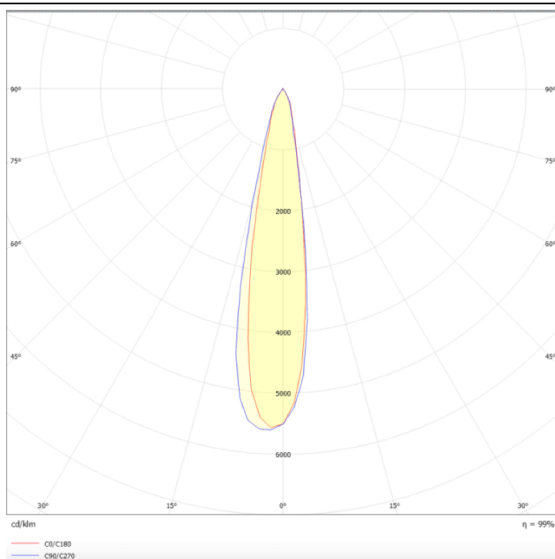

PRO-DR

Lavov downlight from the family PRO-DR with a power of 28,7W and an optics 12 degrees . CCT 4000K. With a total lumen output of 2336lm and a luminous efficiency of 81,4lm/W.DALI driver. Made in die cast aluminum and finished in Black color.

Scheme

Photometry

Item code	86.D025.3413.02
Product type	Indoor
Category	Downlights
Family	PRO-D
Subfamily	PRO-DR
Pictograms	

Product	
Real power (W)	28.7
Real luminous flux (Lm)	2336
Luminous efficiency (Lm/W)	81.40000000000006
Beam angle (°)	12
Life time (h)	50000 h L80B10
IP	20
Electrical class insulation	Clas II
Colour	Black
Control gear included	Yes
Control gear	DALI
Flicker Free	Yes
Light source	LED
Type of LED	COB
Colour temperature (K)	4000
Colour consistency (SDCM)	SDCM3
CRI	90