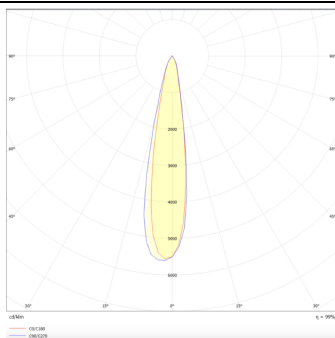

PRO-DR

Lavov downlight from the family PRO-DR with a power of 28,7W and an optics 12 degrees . CCT 4000K. With a total lumen output of 2336lm and a luminous efficiency of 81,4lm/W.DALI driver. Made in die cast aluminum and finished in Black color.

Item code	86.D025.3413.02
Product type	Indoor
Category	Downlights
Family	PRO-D
Subfamily	PRO-DR
Pictograms	

Scheme

Photometry

Product	
Real power (W)	28.7
Real luminous flux (Lm)	2336
Luminous efficiency (Lm/W)	81.400000000000006
Beam angle (°)	12
Life time (h)	50000 h L80B10
IP	20
Electrical class insulation	Clas II
Colour	Black
Control gear included	Yes
Control gear	DALI
Flicker Free	Yes
Light source	LED
Type of LED	COB
Colour temperature (K)	4000
Colour consistency (SDCM)	SDCM<3
CRI	90