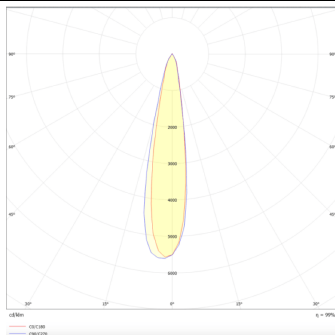

**PRO-DR**

Lavov downlight from the family PRO-DR with a power of 28,7W and an optics 12 degrees . CCT 4000K. With a total lumen output of 2336lm and a luminous efficiency of 81,4lm/W.DALI driver. Made in die cast aluminum and finished in Black color.

Item code	86.D025.3413.02
Product type	Indoor
Category	Downlights
Family	PRO-D
Subfamily	PRO-DR
Pictograms	

Scheme**Photometry**

Product	
Real power (W)	28.7
Real luminous flux (Lm)	2336
Luminous efficiency (Lm/W)	81.40000000000006
Beam angle (°)	12
Life time (h)	50000 h L80B10
IP	20
Electrical class insulation	Clas II
Colour	Black
Control gear included	Yes
Control gear	DALI
Flicker Free	Yes
Light source	LED
Type of LED	COB
Colour temperature (K)	4000
Colour consistency (SDCM)	SDCM<3
CRI	90