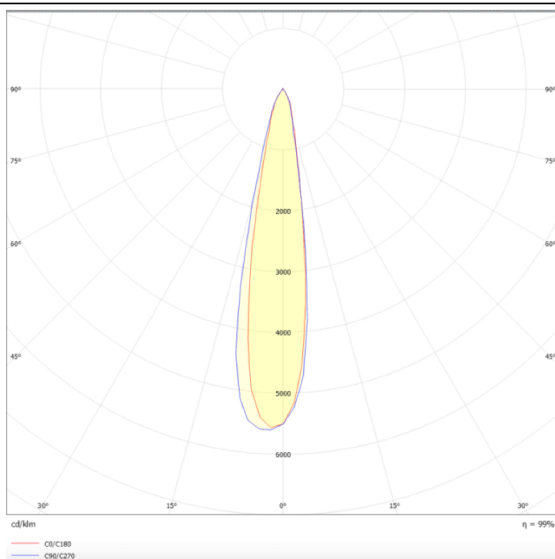

PRO-DR

Lavov downlight from the family PRO-DR with a power of 28,7W and an optics 12 degrees . CCT 4000K. With a total lumen output of 2336lm and a luminous efficiency of 81,4lm/W.DALI driver. Made in die cast aluminum and finished in Black color.

Scheme

Photometry

Item code	86.D025.3413.02
Product type	Indoor
Category	Downlights
Family	PRO-D
Subfamily	PRO-DR
Pictograms	

Product	
Real power (W)	28.7
Real luminous flux (Lm)	2336
Luminous efficiency (Lm/W)	81.4
Beam angle (º)	12
Life time (h)	50000 h L80B10
IP	20
Electrical class insulation	Clas II
Colour	Black
Control gear included	Yes
Control gear	DALI
Flicker Free	Yes
Light source	LED
Type of LED	COB
Colour temperature (K)	4000
Colour consistency (SDCM)	SDCM<3
CRI	90