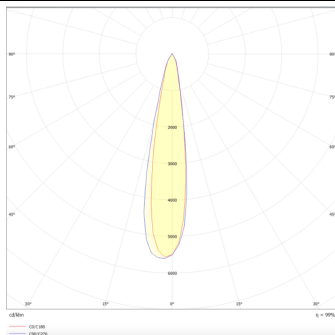

### PRO-DR

Lavov downlight from the family PRO-DR with a power of 28,7W and an optics 12 degrees . CCT 4000K. With a total lumen output of 2336lm and a luminous efficiency of 81,4lm/W.DALI driver. Made in die cast aluminum and finished in Black color.

### Photometry

Product	
Real power (W)	28.7
Real luminous flux (Lm)	2336
Luminous efficiency (Lm/W)	81.40000000000006
Beam angle (°)	12
Life time (h)	50000 h L80B10
IP	20
Electrical class insulation	Clas II
Colour	Black
Control gear included	Yes
Control gear	DALI
Flicker Free	Yes
Light source	LED
Type of LED	COB
Colour temperature (K)	4000
Colour consistency (SDCM)	SDCM<3
CRI	90