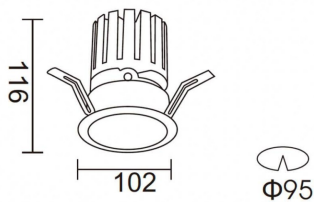

PRO-DR

Lavov downlight from the family PRO-DR with a power of 28,7W and an optics 12 degrees . CCT 4000K. With a total lumen output of 2336lm and a luminous efficiency of 81,4lm/W.DALI driver. Made in die cast aluminum and finished in Black color.

Item code	86.D025.3413.02
Product type	Indoor
Category	Downlights
Family	PRO-D
Subfamily	PRO-DR
Pictograms	

Scheme

Photometry

Product	
Real power (W)	28.7
Real luminous flux (Lm)	2336
Luminous efficiency (Lm/W)	81.400000000000006
Beam angle (°)	12
Life time (h)	50000 h L80B10
IP	20
Electrical class insulation	Clas II
Colour	Black
Control gear included	Yes
Control gear	DALI
Flicker Free	Yes
Light source	LED
Type of LED	COB
Colour temperature (K)	4000
Colour consistency (SDCM)	SDCM<3
CRI	90