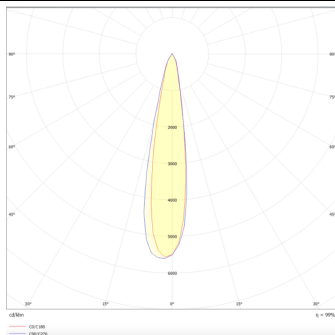

PRO-DR

Lavov downlight from the family PRO-DR with a power of 28,7W and an optics 12 degrees . CCT 4000K. With a total lumen output of 2336lm and a luminous efficiency of 81,4lm/W.DALI driver. Made in die cast aluminum and finished in Silver color.

Item code	86.D025.3413.03
Product type	Indoor
Category	Downlights
Family	PRO-D
Subfamily	PRO-DR
Pictograms	

Scheme

Photometry

Product	
Real power (W)	28.7
Real luminous flux (Lm)	2336
Luminous efficiency (Lm/W)	81.40000000000006
Beam angle (°)	12
Life time (h)	50000 h L80B10
IP	20
Electrical class insulation	Clas II
Colour	Silver
Control gear included	Yes
Control gear	DALI
Flicker Free	Yes
Light source	LED
Type of LED	COB
Colour temperature (K)	4000
Colour consistency (SDCM)	SDCM<3
CRI	90