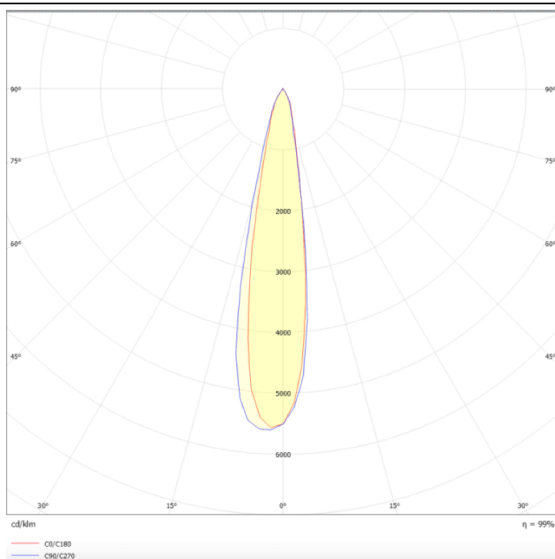

### PRO-DR

Lavov downlight from the family PRO-DR with a power of 28,7W and an optics 12 degrees . CCT 4000K. With a total lumen output of 2336lm and a luminous efficiency of 81,4lm/W.DALI driver. Made in die cast aluminum and finished in Silver color.

### Scheme

### Photometry

Item code	86.D025.3413.03
Product type	Indoor
Category	Downlights
Family	PRO-D
Subfamily	PRO-DR
Pictograms	

Product	
Real power (W)	28.7
Real luminous flux (Lm)	2336
Luminous efficiency (Lm/W)	81.40000000000006
Beam angle (°)	12
Life time (h)	50000 h L80B10
IP	20
Electrical class insulation	Clas II
Colour	Silver
Control gear included	Yes
Control gear	DALI
Flicker Free	Yes
Light source	LED
Type of LED	COB
Colour temperature (K)	4000
Colour consistency (SDCM)	SDCM3
CRI	90