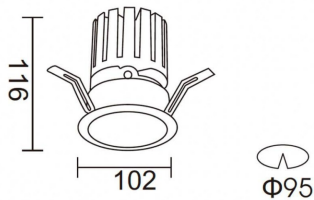

### PRO-DR

Lavov downlight from the family PRO-DR with a power of 28,7W and an optics 12 degrees . CCT 4000K. With a total lumen output of 2336lm and a luminous efficiency of 81,4lm/W.DALI driver. Made in die cast aluminum and finished in Silver color.

### Scheme

Product	
Real power (W)	28.7
Real luminous flux (Lm)	2336
Luminous efficiency (Lm/W)	81.400000000000006
Beam angle (°)	12
Life time (h)	50000 h L80B10
IP	20
Electrical class insulation	Clas II
Colour	Silver
Control gear included	Yes
Control gear	DALI
Flicker Free	Yes
Light source	LED
Type of LED	COB
Colour temperature (K)	4000
Colour consistency (SDCM)	SDCM<3
CRI	90