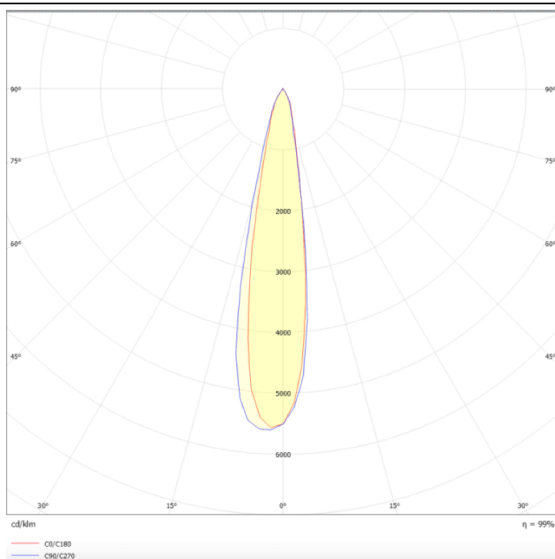

Photometry

Item code	86.D025.3413.03
Product type	Indoor
Category	Downlights
Family	PRO-D
Subfamily	PRO-DR
Pictograms	

Product	
Real power (W)	28.7
Real luminous flux (Lm)	2336
Luminous efficiency (Lm/W)	81.40000000000006
Beam angle (°)	12
Life time (h)	50000 h L80B10
IP	20
Electrical class insulation	Clas II
Colour	Silver
Control gear included	Yes
Control gear	DALI
Flicker Free	Yes
Light source	LED
Type of LED	COB
Colour temperature (K)	4000
Colour consistency (SDCM)	SDCM3
CRI	90