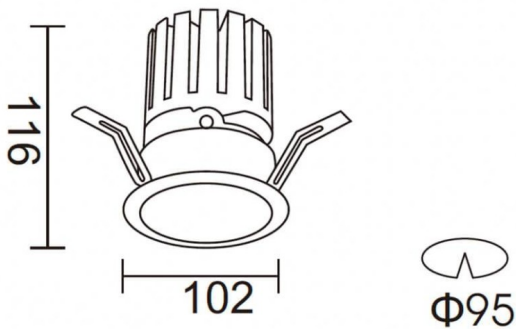

PRO-DR

Lavov downlight from the family PRO-DR with a power of 28,7W and an optics 24 degrees . CCT 4000K. With a total lumen output of 2336lm and a luminous efficiency of 81,4lm/W.ON/OFF driver. Made in die cast aluminum and finished in White color.

Item code	86.D025.3421.01
Product type	Indoor
Category	Downlights
Family	PRO-D
Subfamily	PRO-DR
Pictograms	

Scheme

Product	
Real power (W)	28.7
Real luminous flux (Lm)	2336
Luminous efficiency (Lm/W)	81.4
Beam angle (º)	24
Life time (h)	50000 h L80B10
IP	20
Electrical class insulation	Clas II
Colour	White
Control gear included	Yes
Control gear	ON/OFF
Flicker Free	Yes
Light source	LED
Type of LED	COB
Colour temperature (K)	4000
Colour consistency (SDCM)	SDCM<3
CRI	90