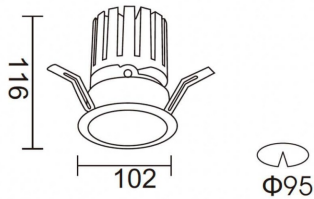

PRO-DR

Lavov downlight from the family PRO-DR with a power of 28,7W and an optics 24 degrees . CCT 4000K. With a total lumen output of 2336lm and a luminous efficiency of 81,4lm/W.ON/OFF driver. Made in die cast aluminum and finished in White color.

| | |
|------------------------------------|--------------------------|
| Product | |
| Real power (W) | 28.7 |
| Real luminous flux (Lm) | 2336 |
| Luminous efficiency (Lm/W) | 81.40000000000006 |
| Beam angle (°) | 24 |
| Life time (h) | 50000 h L80B10 |
| IP | 20 |
| Electrical class insulation | Clas II |
| Colour | White |
| Control gear included | Yes |
| Control gear | ON/OFF |
| Flicker Free | Yes |
| Light source | LED |
| Type of LED | COB |
| Colour temperature (K) | 4000 |
| Colour consistency (SDCM) | SDCM<3 |
| CRI | 90 |