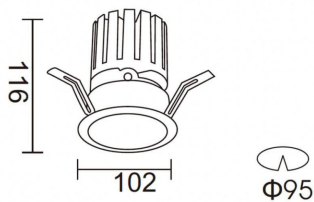

### PRO-DR

Lavov downlight from the family PRO-DR with a power of 28,7W and an optics 24 degrees . CCT 4000K. With a total lumen output of 2336lm and a luminous efficiency of 81,4lm/W.ON/OFF driver. Made in die cast aluminum and finished in White color.

### Scheme

<b>Product</b>	
<b>Real power (W)</b>	<b>28.7</b>
<b>Real luminous flux (Lm)</b>	<b>2336</b>
<b>Luminous efficiency (Lm/W)</b>	<b>81.400000000000006</b>
<b>Beam angle (°)</b>	<b>24</b>
<b>Life time (h)</b>	<b>50000 h L80B10</b>
<b>IP</b>	<b>20</b>
<b>Electrical class insulation</b>	<b>Clas II</b>
<b>Colour</b>	<b>White</b>
<b>Control gear included</b>	<b>Yes</b>
<b>Control gear</b>	<b>ON/OFF</b>
<b>Flicker Free</b>	<b>Yes</b>
<b>Light source</b>	<b>LED</b>
<b>Type of LED</b>	<b>COB</b>
<b>Colour temperature (K)</b>	<b>4000</b>
<b>Colour consistency (SDCM)</b>	<b>SDCM&lt;3</b>
<b>CRI</b>	<b>90</b>