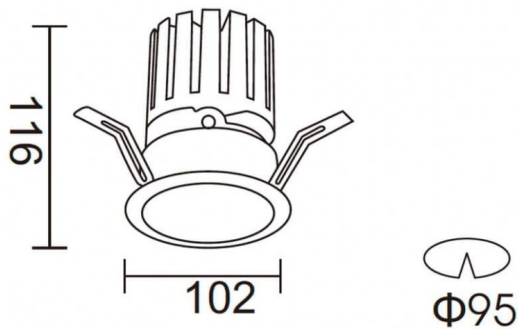

PRO-DR

Lavov downlight from the family PRO-DR with a power of 28,7W and an optics 24 degrees . CCT 4000K. With a total lumen output of 2336lm and a luminous efficiency of 81,4lm/W.ON/OFF driver. Made in die cast aluminum and finished in White color.

Item code	86.D025.3421.01
Product type	Indoor
Category	Downlights
Family	PRO-D
Subfamily	PRO-DR
Pictograms	

Scheme

Product	
Real power (W)	28.7
Real luminous flux (Lm)	2336
Luminous efficiency (Lm/W)	81.40000000000006
Beam angle (°)	24
Life time (h)	50000 h L80B10
IP	20
Electrical class insulation	Clas II
Colour	White
Control gear included	Yes
Control gear	ON/OFF
Flicker Free	Yes
Light source	LED
Type of LED	COB
Colour temperature (K)	4000
Colour consistency (SDCM)	SDCM3
CRI	90