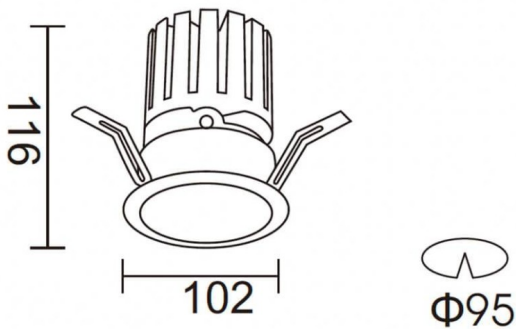

PRO-DR

Lavov downlight from the family PRO-DR with a power of 28,7W and an optics 24 degrees . CCT 4000K. With a total lumen output of 2336lm and a luminous efficiency of 81,4lm/W.ON/OFF driver. Made in die cast aluminum and finished in Black color.

Item code	86.D025.3421.02
Product type	Indoor
Category	Downlights
Family	PRO-D
Subfamily	PRO-DR
Pictograms	

Scheme

Product	
Real power (W)	28.7
Real luminous flux (Lm)	2336
Luminous efficiency (Lm/W)	81.4
Beam angle (º)	24
Life time (h)	50000 h L80B10
IP	20
Electrical class insulation	Clas II
Colour	Black
Control gear included	Yes
Control gear	ON/OFF
Flicker Free	Yes
Light source	LED
Type of LED	COB
Colour temperature (K)	4000
Colour consistency (SDCM)	SDCM<3
CRI	90