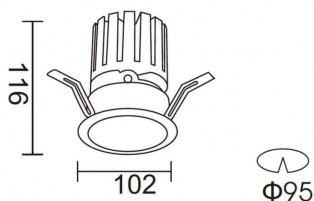

PRO-DR

Lavov downlight from the family PRO-DR with a power of 28,7W and an optics 24 degrees . CCT 4000K. With a total lumen output of 2336lm and a luminous efficiency of 81,4lm/W.ON/OFF driver. Made in die cast aluminum and finished in Black color.

Item code	86.D025.3421.02
Product type	Indoor
Category	Downlights
Family	PRO-D
Subfamily	PRO-DR

Pictograms

Scheme

Product

Real power (W)	28.7
Real luminous flux (Lm)	2336
Luminous efficiency (Lm/W)	81.400000000000006
Beam angle (°)	24
Life time (h)	50000 h L80B10
IP	20
Electrical class insulation	Clas II
Colour	Black
Control gear included	Yes
Control gear	ON/OFF
Flicker Free	Yes
Light source	LED
Type of LED	COB
Colour temperature (K)	4000
Colour consistency (SDCM)	SDCM<3
CRI	90