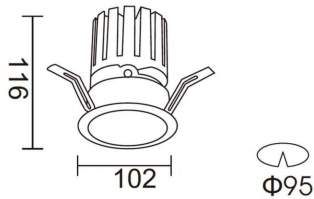

### PRO-DR

Lavov downlight from the family PRO-DR with a power of 28,7W and an optics 24 degrees . CCT 4000K. With a total lumen output of 2336lm and a luminous efficiency of 81,4lm/W.ON/OFF driver. Made in die cast aluminum and finished in Black color.

### Scheme

<b>Product</b>	
<b>Real power (W)</b>	<b>28.7</b>
<b>Real luminous flux (Lm)</b>	<b>2336</b>
<b>Luminous efficiency (Lm/W)</b>	<b>81.40000000000006</b>
<b>Beam angle (°)</b>	<b>24</b>
<b>Life time (h)</b>	<b>50000 h L80B10</b>
<b>IP</b>	<b>20</b>
<b>Electrical class insulation</b>	<b>Clas II</b>
<b>Colour</b>	<b>Black</b>
<b>Control gear included</b>	<b>Yes</b>
<b>Control gear</b>	<b>ON/OFF</b>
<b>Flicker Free</b>	<b>Yes</b>
<b>Light source</b>	<b>LED</b>
<b>Type of LED</b>	<b>COB</b>
<b>Colour temperature (K)</b>	<b>4000</b>
<b>Colour consistency (SDCM)</b>	<b>SDCM&lt;3</b>
<b>CRI</b>	<b>90</b>