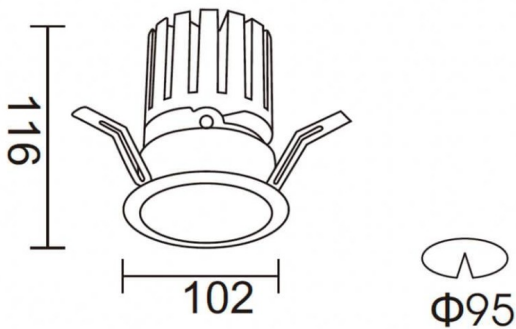

PRO-DR

Lavov downlight from the family PRO-DR with a power of 28,7W and an optics 24 degrees . CCT 4000K. With a total lumen output of 2336lm and a luminous efficiency of 81,4lm/W.ON/OFF driver. Made in die cast aluminum and finished in Black color.

Item code	86.D025.3421.02
Product type	Indoor
Category	Downlights
Family	PRO-D
Subfamily	PRO-DR

Pictograms

Scheme

Product	
Real power (W)	28.7
Real luminous flux (Lm)	2336
Luminous efficiency (Lm/W)	81.40000000000006
Beam angle (°)	24
Life time (h)	50000 h L80B10
IP	20
Electrical class insulation	Clas II
Colour	Black
Control gear included	Yes
Control gear	ON/OFF
Flicker Free	Yes
Light source	LED
Type of LED	COB
Colour temperature (K)	4000
Colour consistency (SDCM)	SDCM3
CRI	90