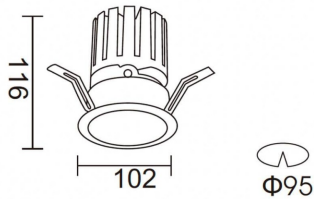

PRO-DR

Lavov downlight from the family PRO-DR with a power of 28,7W and an optics 24 degrees . CCT 4000K. With a total lumen output of 2336lm and a luminous efficiency of 81,4lm/W.ON/OFF driver. Made in die cast aluminum and finished in Black color.

Item code	86.D025.3421.02
Product type	Indoor
Category	Downlights
Family	PRO-D
Subfamily	PRO-DR

Pictograms

Scheme

Product	
Real power (W)	28.7
Real luminous flux (Lm)	2336
Luminous efficiency (Lm/W)	81.40000000000006
Beam angle (°)	24
Life time (h)	50000 h L80B10
IP	20
Electrical class insulation	Clas II
Colour	Black
Control gear included	Yes
Control gear	ON/OFF
Flicker Free	Yes
Light source	LED
Type of LED	COB
Colour temperature (K)	4000
Colour consistency (SDCM)	SDCM<3
CRI	90