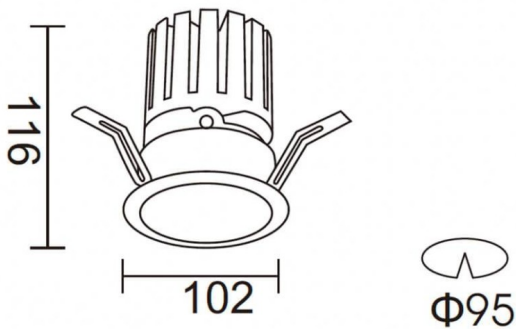

PRO-DR

Lavov downlight from the family PRO-DR with a power of 28,7W and an optics 24 degrees . CCT 4000K. With a total lumen output of 2336lm and a luminous efficiency of 81,4lm/W.ON/OFF driver. Made in die cast aluminum and finished in Silver color.

Item code	86.D025.3421.03
Product type	Indoor
Category	Downlights
Family	PRO-D
Subfamily	PRO-DR
Pictograms	

Scheme

Product	
Real power (W)	28.7
Real luminous flux (Lm)	2336
Luminous efficiency (Lm/W)	81.40000000000006
Beam angle (°)	24
Life time (h)	50000 h L80B10
IP	20
Electrical class insulation	Clas II
Colour	Silver
Control gear included	Yes
Control gear	ON/OFF
Flicker Free	Yes
Light source	LED
Type of LED	COB
Colour temperature (K)	4000
Colour consistency (SDCM)	SDCM3
CRI	90