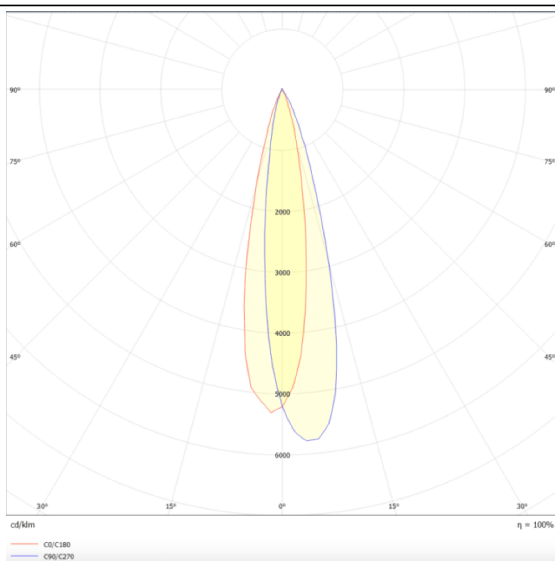

PRO-DR

Lavov downlight from the family PRO-DR with a power of 28,7W and an optics 24 degrees . CCT 4000K. With a total lumen output of 2336lm and a luminous efficiency of 81,4lm/W.DALI driver. Made in die cast aluminum and finished in White color.

Scheme

Photometry

Item code	86.D025.3423.01
Product type	Indoor
Category	Downlights
Family	PRO-D
Subfamily	PRO-DR
Pictograms	

Product	
Real power (W)	28.7
Real luminous flux (Lm)	2336
Luminous efficiency (Lm/W)	81.40000000000006
Beam angle (°)	24
Life time (h)	50000 h L80B10
IP	20
Electrical class insulation	Clas II
Colour	White
Control gear included	Yes
Control gear	DALI
Flicker Free	Yes
Light source	LED
Type of LED	COB
Colour temperature (K)	4000
Colour consistency (SDCM)	SDCM3
CRI	90