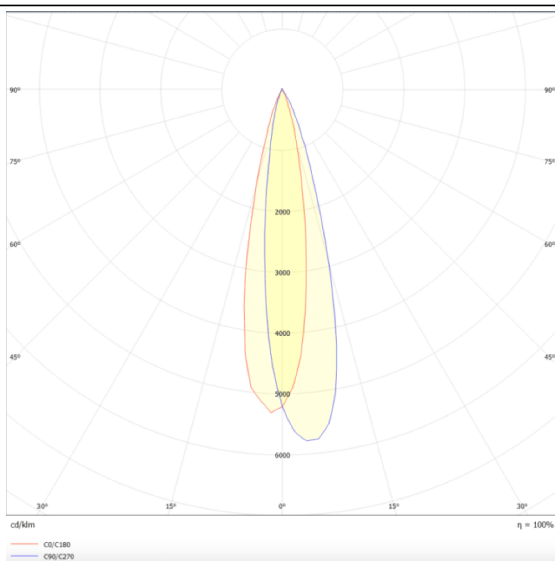

PRO-DR

Lavov downlight from the family PRO-DR with a power of 28,7W and an optics 24 degrees . CCT 4000K. With a total lumen output of 2336lm and a luminous efficiency of 81,4lm/W.DALI driver. Made in die cast aluminum and finished in White color.

Scheme

Photometry

Item code	86.D025.3423.01
Product type	Indoor
Category	Downlights
Family	PRO-D
Subfamily	PRO-DR
Pictograms	

Product	
Real power (W)	28.7
Real luminous flux (Lm)	2336
Luminous efficiency (Lm/W)	81.4
Beam angle (º)	24
Life time (h)	50000 h L80B10
IP	20
Electrical class insulation	Clas II
Colour	White
Control gear included	Yes
Control gear	DALI
Flicker Free	Yes
Light source	LED
Type of LED	COB
Colour temperature (K)	4000
Colour consistency (SDCM)	SDCM<3
CRI	90