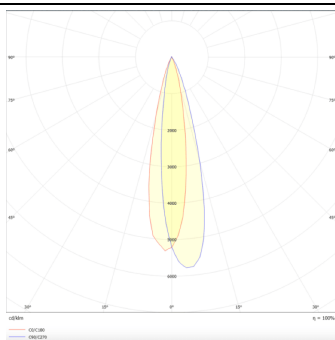

PRO-DR

Lavov downlight from the family PRO-DR with a power of 28,7W and an optics 24 degrees . CCT 4000K. With a total lumen output of 2336lm and a luminous efficiency of 81,4lm/W.DALI driver. Made in die cast aluminum and finished in White color.

Item code	86.D025.3423.01
Product type	Indoor
Category	Downlights
Family	PRO-D
Subfamily	PRO-DR
Pictograms	

Scheme

Photometry

Product	
Real power (W)	28.7
Real luminous flux (Lm)	2336
Luminous efficiency (Lm/W)	81.400000000000006
Beam angle (°)	24
Life time (h)	50000 h L80B10
IP	20
Electrical class insulation	Clas II
Colour	White
Control gear included	Yes
Control gear	DALI
Flicker Free	Yes
Light source	LED
Type of LED	COB
Colour temperature (K)	4000
Colour consistency (SDCM)	SDCM<3
CRI	90