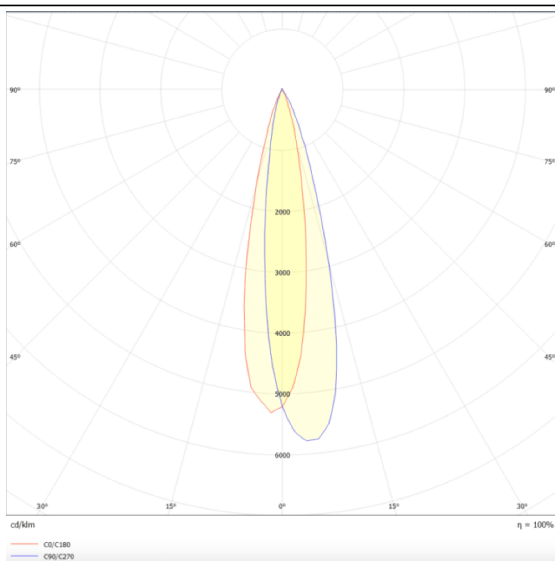

### PRO-DR

Lavov downlight from the family PRO-DR with a power of 28,7W and an optics 24 degrees . CCT 4000K. With a total lumen output of 2336lm and a luminous efficiency of 81,4lm/W.DALI driver. Made in die cast aluminum and finished in White color.

### Scheme

### Photometry

Item code	86.D025.3423.01
Product type	Indoor
Category	Downlights
Family	PRO-D
Subfamily	PRO-DR
Pictograms	

Product	
Real power (W)	28.7
Real luminous flux (Lm)	2336
Luminous efficiency (Lm/W)	81.40000000000006
Beam angle (°)	24
Life time (h)	50000 h L80B10
IP	20
Electrical class insulation	Clas II
Colour	White
Control gear included	Yes
Control gear	DALI
Flicker Free	Yes
Light source	LED
Type of LED	COB
Colour temperature (K)	4000
Colour consistency (SDCM)	SDCM3
CRI	90