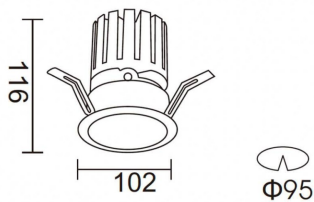

PRO-DR

Lavov downlight from the family PRO-DR with a power of 28,7W and an optics 24 degrees . CCT 4000K. With a total lumen output of 2336lm and a luminous efficiency of 81,4lm/W.DALI driver. Made in die cast aluminum and finished in White color.

Item code	86.D025.3423.01
Product type	Indoor
Category	Downlights
Family	PRO-D
Subfamily	PRO-DR
Pictograms	

Scheme

Photometry

Product	
Real power (W)	28.7
Real luminous flux (Lm)	2336
Luminous efficiency (Lm/W)	81.400000000000006
Beam angle (°)	24
Life time (h)	50000 h L80B10
IP	20
Electrical class insulation	Clas II
Colour	White
Control gear included	Yes
Control gear	DALI
Flicker Free	Yes
Light source	LED
Type of LED	COB
Colour temperature (K)	4000
Colour consistency (SDCM)	SDCM<3
CRI	90