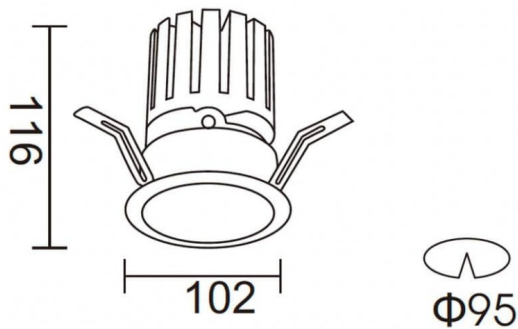

### PRO-DR

Lavov downlight from the family PRO-DR with a power of 28,7W and an optics 24 degrees . CCT 4000K. With a total lumen output of 2336lm and a luminous efficiency of 81,4lm/W.DALI driver. Made in die cast aluminum and finished in Black color.

### Photometry

Item code	86.D025.3423.02
Product type	Indoor
Category	Downlights
Family	PRO-D
Subfamily	PRO-DR
Pictograms	

Product	
Real power (W)	28.7
Real luminous flux (Lm)	2336
Luminous efficiency (Lm/W)	81.4
Beam angle (&ordm;)	24
Life time (h)	50000 h L80B10
IP	20
Electrical class insulation	Clas II
Colour	Black
Control gear included	Yes
Control gear	DALI
Flicker Free	Yes
Light source	LED
Type of LED	COB
Colour temperature (K)	4000
Colour consistency (SDCM)	SDCM<3
CRI	90