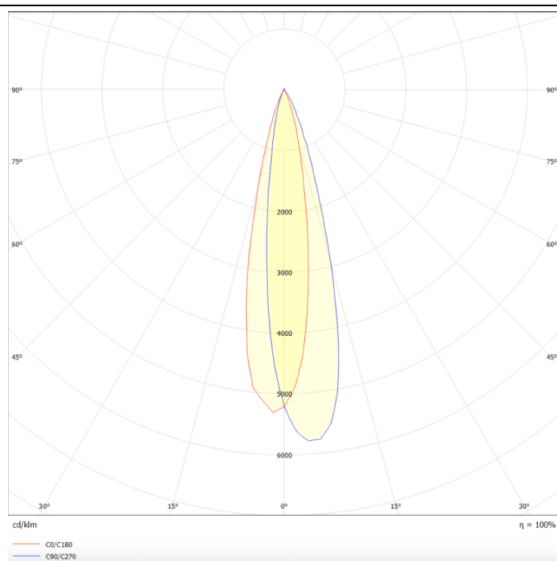

### PRO-DR

Lavov downlight from the family PRO-DR with a power of 28,7W and an optics 24 degrees . CCT 4000K. With a total lumen output of 2336lm and a luminous efficiency of 81,4lm/W.DALI driver. Made in die cast aluminum and finished in Black color.

### Scheme

### Photometry

Item code	86.D025.3423.02
Product type	Indoor
Category	Downlights
Family	PRO-D
Subfamily	PRO-DR
Pictograms	

Product	
Real power (W)	28.7
Real luminous flux (Lm)	2336
Luminous efficiency (Lm/W)	81.4
Beam angle (&ordm;)	24
Life time (h)	50000 h L80B10
IP	20
Electrical class insulation	Clas II
Colour	Black
Control gear included	Yes
Control gear	DALI
Flicker Free	Yes
Light source	LED
Type of LED	COB
Colour temperature (K)	4000
Colour consistency (SDCM)	SDCM<3
CRI	90