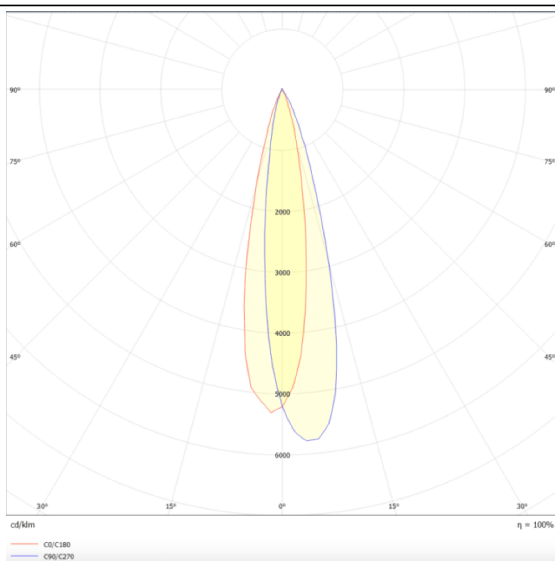

PRO-DR

Lavov downlight from the family PRO-DR with a power of 28,7W and an optics 24 degrees . CCT 4000K. With a total lumen output of 2336lm and a luminous efficiency of 81,4lm/W.DALI driver. Made in die cast aluminum and finished in Black color.

Scheme

Photometry

Item code	86.D025.3423.02
Product type	Indoor
Category	Downlights
Family	PRO-D
Subfamily	PRO-DR
Pictograms	

Product	
Real power (W)	28.7
Real luminous flux (Lm)	2336
Luminous efficiency (Lm/W)	81.40000000000006
Beam angle (°)	24
Life time (h)	50000 h L80B10
IP	20
Electrical class insulation	Clas II
Colour	Black
Control gear included	Yes
Control gear	DALI
Flicker Free	Yes
Light source	LED
Type of LED	COB
Colour temperature (K)	4000
Colour consistency (SDCM)	SDCM3
CRI	90