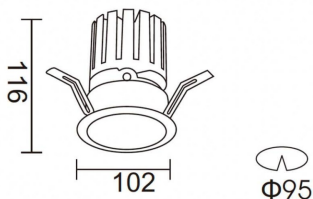

PRO-DR

Lavov downlight from the family PRO-DR with a power of 28,7W and an optics 24 degrees . CCT 4000K. With a total lumen output of 2336lm and a luminous efficiency of 81,4lm/W.DALI driver. Made in die cast aluminum and finished in Black color.

Item code	86.D025.3423.02
Product type	Indoor
Category	Downlights
Family	PRO-D
Subfamily	PRO-DR
Pictograms	

Scheme

Product	
Real power (W)	28.7
Real luminous flux (Lm)	2336
Luminous efficiency (Lm/W)	81.400000000000006
Beam angle (°)	24
Life time (h)	50000 h L80B10
IP	20
Electrical class insulation	Clas II
Colour	Black
Control gear included	Yes
Control gear	DALI
Flicker Free	Yes
Light source	LED
Type of LED	COB
Colour temperature (K)	4000
Colour consistency (SDCM)	SDCM<3
CRI	90