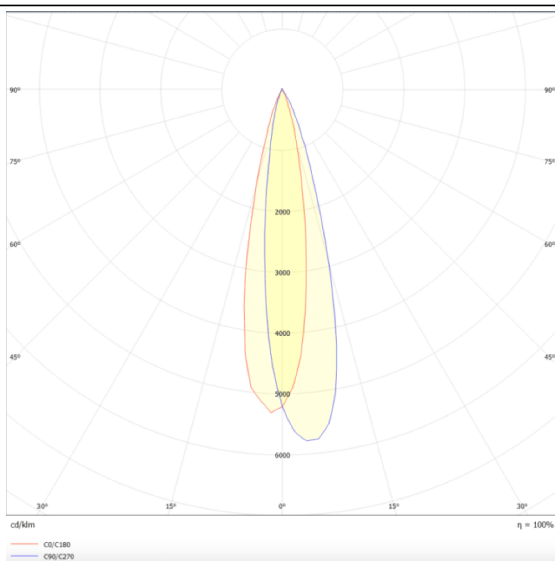

PRO-DR

Lavov downlight from the family PRO-DR with a power of 28,7W and an optics 24 degrees . CCT 4000K. With a total lumen output of 2336lm and a luminous efficiency of 81,4lm/W.DALI driver. Made in die cast aluminum and finished in Silver color.

Scheme

Photometry

Item code	86.D025.3423.03
Product type	Indoor
Category	Downlights
Family	PRO-D
Subfamily	PRO-DR
Pictograms	

Product	
Real power (W)	28.7
Real luminous flux (Lm)	2336
Luminous efficiency (Lm/W)	81.40000000000006
Beam angle (°)	24
Life time (h)	50000 h L80B10
IP	20
Electrical class insulation	Clas II
Colour	Silver
Control gear included	Yes
Control gear	DALI
Flicker Free	Yes
Light source	LED
Type of LED	COB
Colour temperature (K)	4000
Colour consistency (SDCM)	SDCM3
CRI	90