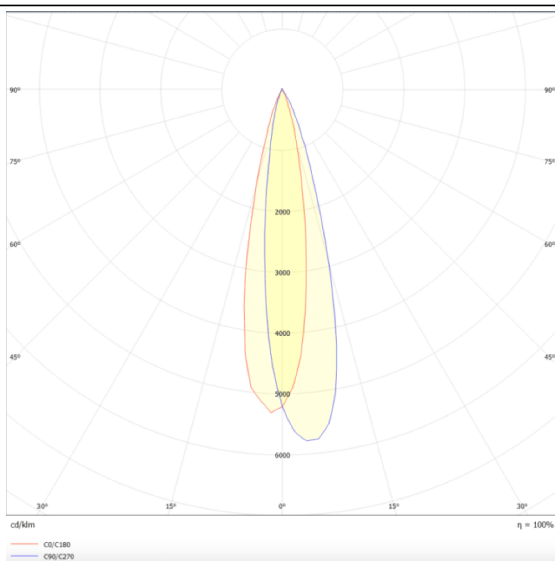

PRO-DR

Lavov downlight from the family PRO-DR with a power of 28,7W and an optics 24 degrees . CCT 4000K. With a total lumen output of 2336lm and a luminous efficiency of 81,4lm/W.DALI driver. Made in die cast aluminum and finished in Silver color.

Scheme

Photometry

Item code	86.D025.3423.03
Product type	Indoor
Category	Downlights
Family	PRO-D
Subfamily	PRO-DR
Pictograms	

Product	
Real power (W)	28.7
Real luminous flux (Lm)	2336
Luminous efficiency (Lm/W)	81.4
Beam angle (º)	24
Life time (h)	50000 h L80B10
IP	20
Electrical class insulation	Clas II
Colour	Silver
Control gear included	Yes
Control gear	DALI
Flicker Free	Yes
Light source	LED
Type of LED	COB
Colour temperature (K)	4000
Colour consistency (SDCM)	SDCM<3
CRI	90