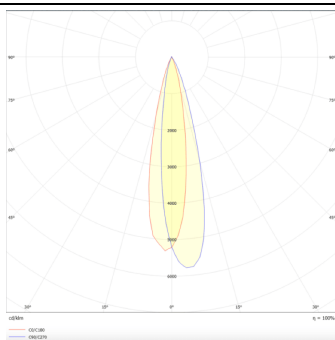

### PRO-DR

Lavov downlight from the family PRO-DR with a power of 28,7W and an optics 24 degrees . CCT 4000K. With a total lumen output of 2336lm and a luminous efficiency of 81,4lm/W.DALI driver. Made in die cast aluminum and finished in Silver color.

### Photometry

Product	
Real power (W)	28.7
Real luminous flux (Lm)	2336
Luminous efficiency (Lm/W)	81.400000000000006
Beam angle (°)	24
Life time (h)	50000 h L80B10
IP	20
Electrical class insulation	Clas II
Colour	Silver
Control gear included	Yes
Control gear	DALI
Flicker Free	Yes
Light source	LED
Type of LED	COB
Colour temperature (K)	4000
Colour consistency (SDCM)	SDCM<3
CRI	90