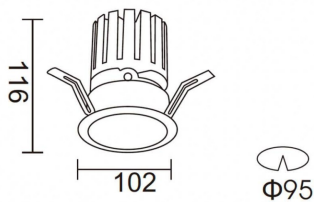

### PRO-DR

Lavov downlight from the family PRO-DR with a power of 28,7W and an optics 24 degrees . CCT 4000K. With a total lumen output of 2336lm and a luminous efficiency of 81,4lm/W.DALI driver. Made in die cast aluminum and finished in Silver color.

### Photometry

Product	
Real power (W)	28.7
Real luminous flux (Lm)	2336
Luminous efficiency (Lm/W)	81.400000000000006
Beam angle (°)	24
Life time (h)	50000 h L80B10
IP	20
Electrical class insulation	Clas II
Colour	Silver
Control gear included	Yes
Control gear	DALI
Flicker Free	Yes
Light source	LED
Type of LED	COB
Colour temperature (K)	4000
Colour consistency (SDCM)	SDCM<3
CRI	90