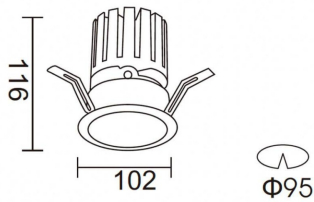

### PRO-DR

Lavov downlight from the family PRO-DR with a power of 28,7W and an optics 36 degrees . CCT 4000K. With a total lumen output of 2336lm and a luminous efficiency of 81,4lm/W.ON/OFF driver. Made in die cast aluminum and finished in White color.

### Scheme

<b>Product</b>	
<b>Real power (W)</b>	<b>28.7</b>
<b>Real luminous flux (Lm)</b>	<b>2336</b>
<b>Luminous efficiency (Lm/W)</b>	<b>81.400000000000006</b>
<b>Beam angle (°)</b>	<b>36</b>
<b>Life time (h)</b>	<b>50000 h L80B10</b>
<b>IP</b>	<b>20</b>
<b>Electrical class insulation</b>	<b>Clas II</b>
<b>Colour</b>	<b>White</b>
<b>Control gear included</b>	<b>Yes</b>
<b>Control gear</b>	<b>ON/OFF</b>
<b>Flicker Free</b>	<b>Yes</b>
<b>Light source</b>	<b>LED</b>
<b>Type of LED</b>	<b>COB</b>
<b>Colour temperature (K)</b>	<b>4000</b>
<b>Colour consistency (SDCM)</b>	<b>SDCM&lt;3</b>
<b>CRI</b>	<b>90</b>