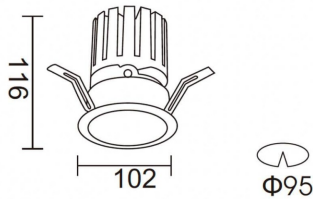

### PRO-DR

Lavov downlight from the family PRO-DR with a power of 28,7W and an optics 36 degrees . CCT 4000K. With a total lumen output of 2336lm and a luminous efficiency of 81,4lm/W.ON/OFF driver. Made in die cast aluminum and finished in White color.

### Scheme

<b>Product</b>	
<b>Real power (W)</b>	<b>28.7</b>
<b>Real luminous flux (Lm)</b>	<b>2336</b>
<b>Luminous efficiency (Lm/W)</b>	<b>81.40000000000006</b>
<b>Beam angle (°)</b>	<b>36</b>
<b>Life time (h)</b>	<b>50000 h L80B10</b>
<b>IP</b>	<b>20</b>
<b>Electrical class insulation</b>	<b>Clas II</b>
<b>Colour</b>	<b>White</b>
<b>Control gear included</b>	<b>Yes</b>
<b>Control gear</b>	<b>ON/OFF</b>
<b>Flicker Free</b>	<b>Yes</b>
<b>Light source</b>	<b>LED</b>
<b>Type of LED</b>	<b>COB</b>
<b>Colour temperature (K)</b>	<b>4000</b>
<b>Colour consistency (SDCM)</b>	<b>SDCM&lt;3</b>
<b>CRI</b>	<b>90</b>