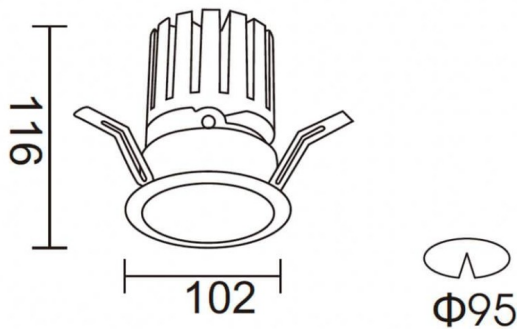

### PRO-DR

Lavov downlight from the family PRO-DR with a power of 28,7W and an optics 36 degrees . CCT 4000K. With a total lumen output of 2336lm and a luminous efficiency of 81,4lm/W.ON/OFF driver. Made in die cast aluminum and finished in White color.

### Scheme

Product	
Real power (W)	28.7
Real luminous flux (Lm)	2336
Luminous efficiency (Lm/W)	81.40000000000006
Beam angle (°)	36
Life time (h)	50000 h L80B10
IP	20
Electrical class insulation	Clas II
Colour	White
Control gear included	Yes
Control gear	ON/OFF
Flicker Free	Yes
Light source	LED
Type of LED	COB
Colour temperature (K)	4000
Colour consistency (SDCM)	SDCM3
CRI	90