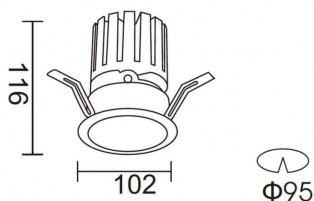

PRO-DR

Lavov downlight from the family PRO-DR with a power of 28,7W and an optics 36 degrees . CCT 4000K. With a total lumen output of 2336lm and a luminous efficiency of 81,4lm/W.ON/OFF driver. Made in die cast aluminum and finished in Black color.

Item code	86.D025.3431.02
Product type	Indoor
Category	Downlights
Family	PRO-D
Subfamily	PRO-DR

Pictograms

Scheme

Product	
Real power (W)	28.7
Real luminous flux (Lm)	2336
Luminous efficiency (Lm/W)	81.400000000000006
Beam angle (°)	36
Life time (h)	50000 h L80B10
IP	20
Electrical class insulation	Clas II
Colour	Black
Control gear included	Yes
Control gear	ON/OFF
Flicker Free	Yes
Light source	LED
Type of LED	COB
Colour temperature (K)	4000
Colour consistency (SDCM)	SDCM<3
CRI	90