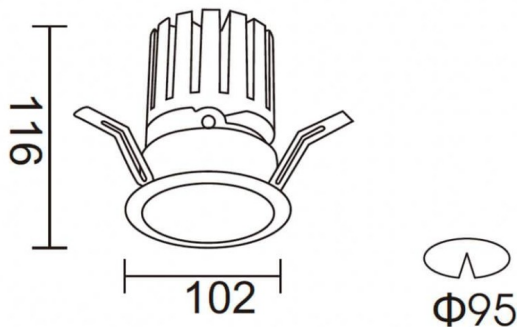

### PRO-DR

Lavov downlight from the family PRO-DR with a power of 28,7W and an optics 36 degrees . CCT 4000K. With a total lumen output of 2336lm and a luminous efficiency of 81,4lm/W.ON/OFF driver. Made in die cast aluminum and finished in Black color.

### Scheme

Product	
Real power (W)	28.7
Real luminous flux (Lm)	2336
Luminous efficiency (Lm/W)	81.40000000000006
Beam angle (°)	36
Life time (h)	50000 h L80B10
IP	20
Electrical class insulation	Clas II
Colour	Black
Control gear included	Yes
Control gear	ON/OFF
Flicker Free	Yes
Light source	LED
Type of LED	COB
Colour temperature (K)	4000
Colour consistency (SDCM)	SDCM3
CRI	90