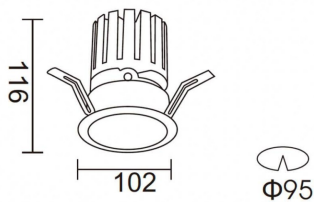

PRO-DR

Lavov downlight from the family PRO-DR with a power of 28,7W and an optics 36 degrees . CCT 4000K. With a total lumen output of 2336lm and a luminous efficiency of 81,4lm/W.ON/OFF driver. Made in die cast aluminum and finished in Silver color.

Item code	86.D025.3431.03
Product type	Indoor
Category	Downlights
Family	PRO-D
Subfamily	PRO-DR
Pictograms	

Scheme

Product	
Real power (W)	28.7
Real luminous flux (Lm)	2336
Luminous efficiency (Lm/W)	81.400000000000006
Beam angle (°)	36
Life time (h)	50000 h L80B10
IP	20
Electrical class insulation	Clas II
Colour	Silver
Control gear included	Yes
Control gear	ON/OFF
Flicker Free	Yes
Light source	LED
Type of LED	COB
Colour temperature (K)	4000
Colour consistency (SDCM)	SDCM<3
CRI	90