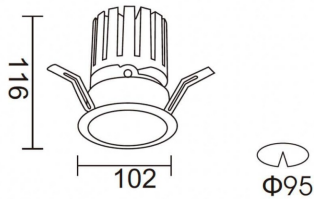

**PRO-DR**

Lavov downlight from the family PRO-DR with a power of 28,7W and an optics 36 degrees . CCT 4000K. With a total lumen output of 2336lm and a luminous efficiency of 81,4lm/W.ON/OFF driver. Made in die cast aluminum and finished in Silver color.

<b>Item code</b>	<b>86.D025.3431.03</b>
<b>Product type</b>	<b>Indoor</b>
<b>Category</b>	<b>Downlights</b>
<b>Family</b>	<b>PRO-D</b>
<b>Subfamily</b>	<b>PRO-DR</b>
<b>Pictograms</b>	

**Scheme**

<b>Product</b>	
<b>Real power (W)</b>	<b>28.7</b>
<b>Real luminous flux (Lm)</b>	<b>2336</b>
<b>Luminous efficiency (Lm/W)</b>	<b>81.40000000000006</b>
<b>Beam angle (°)</b>	<b>36</b>
<b>Life time (h)</b>	<b>50000 h L80B10</b>
<b>IP</b>	<b>20</b>
<b>Electrical class insulation</b>	<b>Clas II</b>
<b>Colour</b>	<b>Silver</b>
<b>Control gear included</b>	<b>Yes</b>
<b>Control gear</b>	<b>ON/OFF</b>
<b>Flicker Free</b>	<b>Yes</b>
<b>Light source</b>	<b>LED</b>
<b>Type of LED</b>	<b>COB</b>
<b>Colour temperature (K)</b>	<b>4000</b>
<b>Colour consistency (SDCM)</b>	<b>SDCM&lt;3</b>
<b>CRI</b>	<b>90</b>