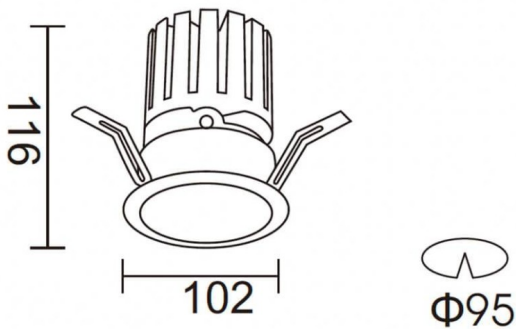

PRO-DR

Lavov downlight from the family PRO-DR with a power of 28,7W and an optics 36 degrees . CCT 4000K. With a total lumen output of 2336lm and a luminous efficiency of 81,4lm/W.ON/OFF driver. Made in die cast aluminum and finished in Silver color.

Item code	86.D025.3431.03
Product type	Indoor
Category	Downlights
Family	PRO-D
Subfamily	PRO-DR
Pictograms	

Scheme

Product	
Real power (W)	28.7
Real luminous flux (Lm)	2336
Luminous efficiency (Lm/W)	81.4
Beam angle (º)	36
Life time (h)	50000 h L80B10
IP	20
Electrical class insulation	Clas II
Colour	Silver
Control gear included	Yes
Control gear	ON/OFF
Flicker Free	Yes
Light source	LED
Type of LED	COB
Colour temperature (K)	4000
Colour consistency (SDCM)	SDCM<3
CRI	90