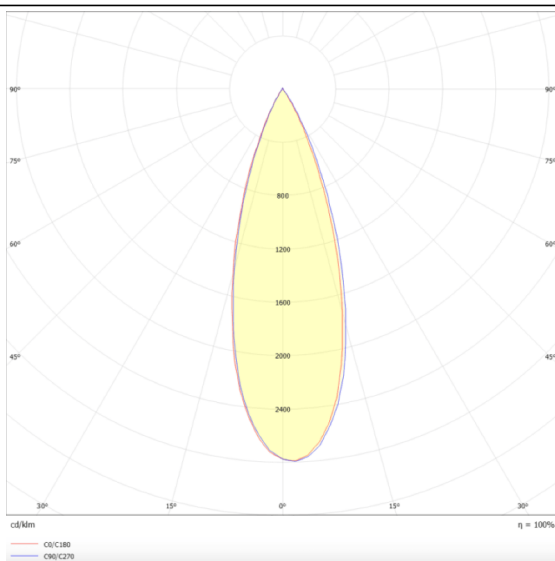

PRO-DR

Lavov downlight from the family PRO-DR with a power of 28,7W and an optics 36 degrees . CCT 4000K. With a total lumen output of 2336lm and a luminous efficiency of 81,4lm/W.DALI driver. Made in die cast aluminum and finished in White color.

Scheme

Photometry

Item code	86.D025.3433.01
Product type	Indoor
Category	Downlights
Family	PRO-D
Subfamily	PRO-DR
Pictograms	

Product	
Real power (W)	28.7
Real luminous flux (Lm)	2336
Luminous efficiency (Lm/W)	81.4
Beam angle (º)	36
Life time (h)	50000 h L80B10
IP	20
Electrical class insulation	Clas II
Colour	White
Control gear included	Yes
Control gear	DALI
Flicker Free	Yes
Light source	LED
Type of LED	COB
Colour temperature (K)	4000
Colour consistency (SDCM)	SDCM<3
CRI	90