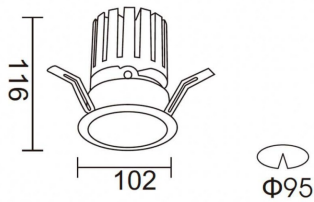

### PRO-DR

Lavov downlight from the family PRO-DR with a power of 28,7W and an optics 36 degrees . CCT 4000K. With a total lumen output of 2336lm and a luminous efficiency of 81,4lm/W.DALI driver. Made in die cast aluminum and finished in White color.

### Photometry

Product	
Real power (W)	28.7
Real luminous flux (Lm)	2336
Luminous efficiency (Lm/W)	81.400000000000006
Beam angle (°)	36
Life time (h)	50000 h L80B10
IP	20
Electrical class insulation	Clas II
Colour	White
Control gear included	Yes
Control gear	DALI
Flicker Free	Yes
Light source	LED
Type of LED	COB
Colour temperature (K)	4000
Colour consistency (SDCM)	SDCM<3
CRI	90