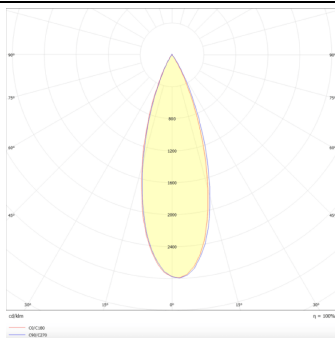

### PRO-DR

Lavov downlight from the family PRO-DR with a power of 28,7W and an optics 36 degrees . CCT 4000K. With a total lumen output of 2336lm and a luminous efficiency of 81,4lm/W.DALI driver. Made in die cast aluminum and finished in White color.

### Photometry

Product	
Real power (W)	28.7
Real luminous flux (Lm)	2336
Luminous efficiency (Lm/W)	81.400000000000006
Beam angle (°)	36
Life time (h)	50000 h L80B10
IP	20
Electrical class insulation	Clas II
Colour	White
Control gear included	Yes
Control gear	DALI
Flicker Free	Yes
Light source	LED
Type of LED	COB
Colour temperature (K)	4000
Colour consistency (SDCM)	SDCM<3
CRI	90