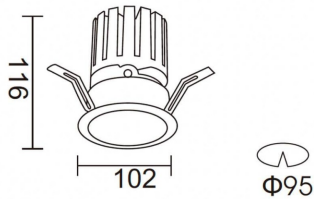

PRO-DR

Lavov downlight from the family PRO-DR with a power of 28,7W and an optics 36 degrees . CCT 4000K. With a total lumen output of 2336lm and a luminous efficiency of 81,4lm/W.DALI driver. Made in die cast aluminum and finished in Black color.

Item code	86.D025.3433.02
Product type	Indoor
Category	Downlights
Family	PRO-D
Subfamily	PRO-DR
Pictograms	

Scheme

Product	
Real power (W)	28.7
Real luminous flux (Lm)	2336
Luminous efficiency (Lm/W)	81.40000000000006
Beam angle (°)	36
Life time (h)	50000 h L80B10
IP	20
Electrical class insulation	Clas II
Colour	Black
Control gear included	Yes
Control gear	DALI
Flicker Free	Yes
Light source	LED
Type of LED	COB
Colour temperature (K)	4000
Colour consistency (SDCM)	SDCM<3
CRI	90