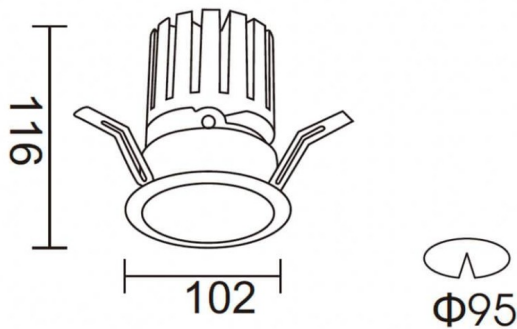

PRO-DR

Lavov downlight from the family PRO-DR with a power of 28,7W and an optics 36 degrees . CCT 4000K. With a total lumen output of 2336lm and a luminous efficiency of 81,4lm/W.DALI driver. Made in die cast aluminum and finished in Black color.

Scheme

Photometry

Item code	86.D025.3433.02
Product type	Indoor
Category	Downlights
Family	PRO-D
Subfamily	PRO-DR
Pictograms	

Product	
Real power (W)	28.7
Real luminous flux (Lm)	2336
Luminous efficiency (Lm/W)	81.4
Beam angle (º)	36
Life time (h)	50000 h L80B10
IP	20
Electrical class insulation	Clas II
Colour	Black
Control gear included	Yes
Control gear	DALI
Flicker Free	Yes
Light source	LED
Type of LED	COB
Colour temperature (K)	4000
Colour consistency (SDCM)	SDCM<3
CRI	90