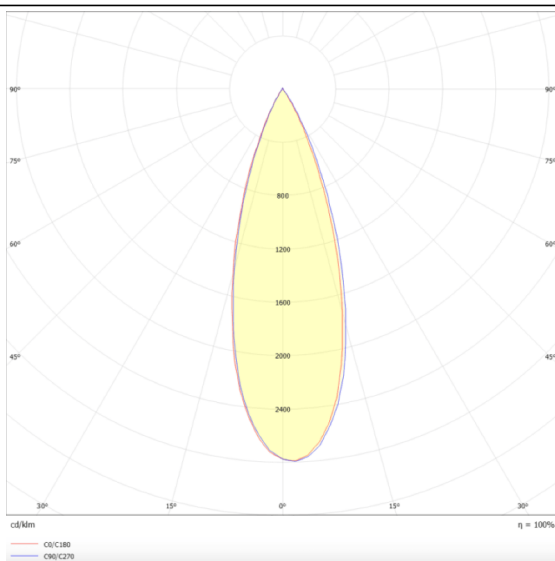

PRO-DR

Lavov downlight from the family PRO-DR with a power of 28,7W and an optics 36 degrees . CCT 4000K. With a total lumen output of 2336lm and a luminous efficiency of 81,4lm/W.DALI driver. Made in die cast aluminum and finished in Black color.

Scheme

Photometry

Item code	86.D025.3433.02
Product type	Indoor
Category	Downlights
Family	PRO-D
Subfamily	PRO-DR
Pictograms	

Product	
Real power (W)	28.7
Real luminous flux (Lm)	2336
Luminous efficiency (Lm/W)	81.40000000000006
Beam angle (°)	36
Life time (h)	50000 h L80B10
IP	20
Electrical class insulation	Clas II
Colour	Black
Control gear included	Yes
Control gear	DALI
Flicker Free	Yes
Light source	LED
Type of LED	COB
Colour temperature (K)	4000
Colour consistency (SDCM)	SDCM3
CRI	90