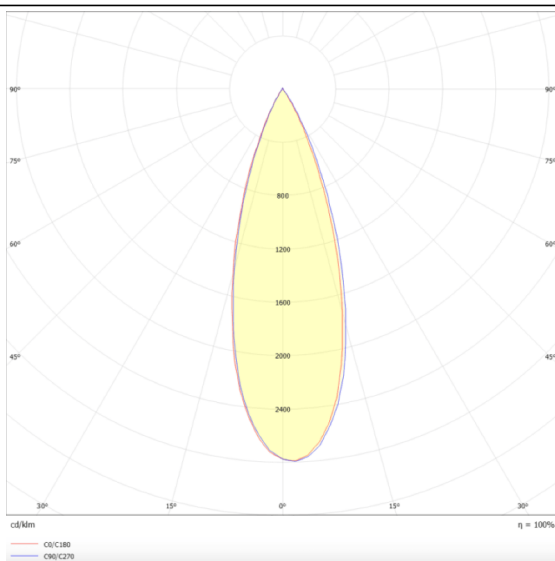

PRO-DR

Lavov downlight from the family PRO-DR with a power of 28,7W and an optics 36 degrees . CCT 4000K. With a total lumen output of 2336lm and a luminous efficiency of 81,4lm/W.DALI driver. Made in die cast aluminum and finished in Black color.

Scheme

Photometry

Item code	86.D025.3433.02
Product type	Indoor
Category	Downlights
Family	PRO-D
Subfamily	PRO-DR
Pictograms	

Product	
Real power (W)	28.7
Real luminous flux (Lm)	2336
Luminous efficiency (Lm/W)	81.4
Beam angle (º)	36
Life time (h)	50000 h L80B10
IP	20
Electrical class insulation	Clas II
Colour	Black
Control gear included	Yes
Control gear	DALI
Flicker Free	Yes
Light source	LED
Type of LED	COB
Colour temperature (K)	4000
Colour consistency (SDCM)	SDCM<3
CRI	90