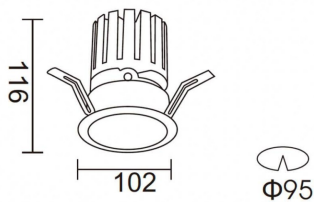

**PRO-DR**

Lavov downlight from the family PRO-DR with a power of 28,7W and an optics 36 degrees . CCT 4000K. With a total lumen output of 2336lm and a luminous efficiency of 81,4lm/W.DALI driver. Made in die cast aluminum and finished in Black color.

Item code	86.D025.3433.02
Product type	Indoor
Category	Downlights
Family	PRO-D
Subfamily	PRO-DR
Pictograms	

Scheme**Photometry**

Product	
Real power (W)	28.7
Real luminous flux (Lm)	2336
Luminous efficiency (Lm/W)	81.400000000000006
Beam angle (°)	36
Life time (h)	50000 h L80B10
IP	20
Electrical class insulation	Clas II
Colour	Black
Control gear included	Yes
Control gear	DALI
Flicker Free	Yes
Light source	LED
Type of LED	COB
Colour temperature (K)	4000
Colour consistency (SDCM)	SDCM<3
CRI	90