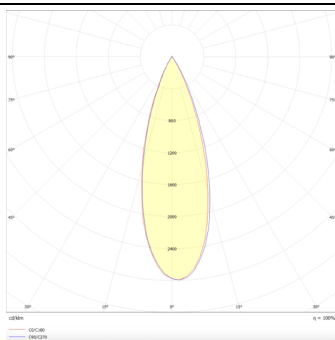

**PRO-DR**

Lavov downlight from the family PRO-DR with a power of 28,7W and an optics 36 degrees . CCT 4000K. With a total lumen output of 2336lm and a luminous efficiency of 81,4lm/W.DALI driver. Made in die cast aluminum and finished in Black color.

Item code	86.D025.3433.02
Product type	Indoor
Category	Downlights
Family	PRO-D
Subfamily	PRO-DR
Pictograms	

Scheme**Photometry**

Product	
Real power (W)	28.7
Real luminous flux (Lm)	2336
Luminous efficiency (Lm/W)	81.400000000000006
Beam angle (°)	36
Life time (h)	50000 h L80B10
IP	20
Electrical class insulation	Clas II
Colour	Black
Control gear included	Yes
Control gear	DALI
Flicker Free	Yes
Light source	LED
Type of LED	COB
Colour temperature (K)	4000
Colour consistency (SDCM)	SDCM<3
CRI	90