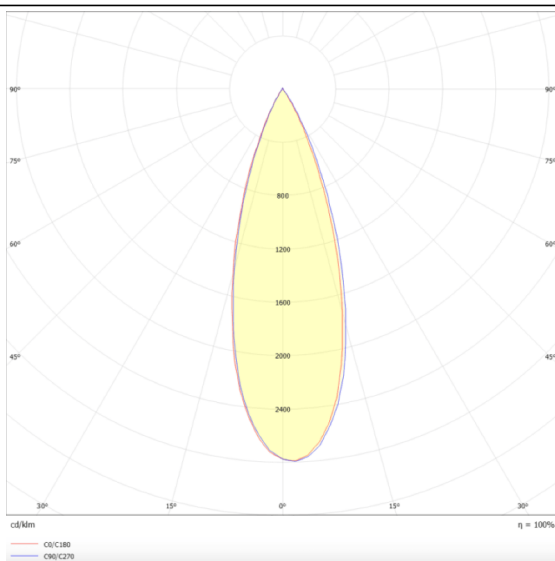

PRO-DR

Lavov downlight from the family PRO-DR with a power of 28,7W and an optics 36 degrees . CCT 4000K. With a total lumen output of 2336lm and a luminous efficiency of 81,4lm/W.DALI driver. Made in die cast aluminum and finished in Silver color.

Scheme

Photometry

Item code	86.D025.3433.03
Product type	Indoor
Category	Downlights
Family	PRO-D
Subfamily	PRO-DR
Pictograms	

Product	
Real power (W)	28.7
Real luminous flux (Lm)	2336
Luminous efficiency (Lm/W)	81.4
Beam angle (º)	36
Life time (h)	50000 h L80B10
IP	20
Electrical class insulation	Clas II
Colour	Silver
Control gear included	Yes
Control gear	DALI
Flicker Free	Yes
Light source	LED
Type of LED	COB
Colour temperature (K)	4000
Colour consistency (SDCM)	SDCM<3
CRI	90