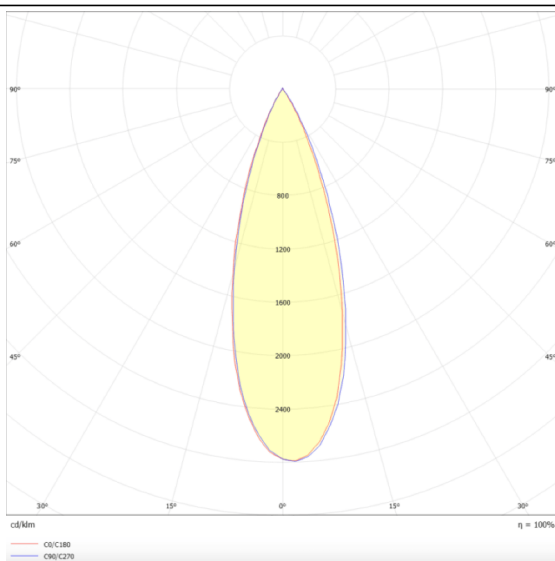

PRO-DR

Lavov downlight from the family PRO-DR with a power of 28,7W and an optics 36 degrees . CCT 4000K. With a total lumen output of 2336lm and a luminous efficiency of 81,4lm/W.DALI driver. Made in die cast aluminum and finished in Silver color.

Scheme

Photometry

Item code	86.D025.3433.03
Product type	Indoor
Category	Downlights
Family	PRO-D
Subfamily	PRO-DR
Pictograms	

Product	
Real power (W)	28.7
Real luminous flux (Lm)	2336
Luminous efficiency (Lm/W)	81.40000000000006
Beam angle (°)	36
Life time (h)	50000 h L80B10
IP	20
Electrical class insulation	Clas II
Colour	Silver
Control gear included	Yes
Control gear	DALI
Flicker Free	Yes
Light source	LED
Type of LED	COB
Colour temperature (K)	4000
Colour consistency (SDCM)	SDCM3
CRI	90