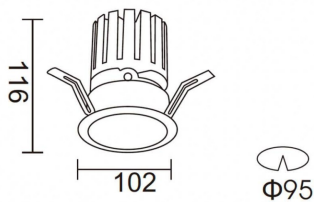

### PRO-DR

Lavov downlight from the family PRO-DR with a power of 28,7W and an optics 36 degrees . CCT 4000K. With a total lumen output of 2336lm and a luminous efficiency of 81,4lm/W.DALI driver. Made in die cast aluminum and finished in Silver color.

### Photometry

Product	
Real power (W)	28.7
Real luminous flux (Lm)	2336
Luminous efficiency (Lm/W)	81.400000000000006
Beam angle (°)	36
Life time (h)	50000 h L80B10
IP	20
Electrical class insulation	Clas II
Colour	Silver
Control gear included	Yes
Control gear	DALI
Flicker Free	Yes
Light source	LED
Type of LED	COB
Colour temperature (K)	4000
Colour consistency (SDCM)	SDCM<3
CRI	90