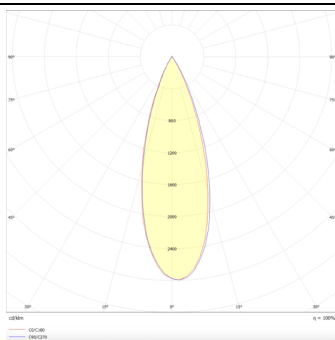

### PRO-DR

Lavov downlight from the family PRO-DR with a power of 28,7W and an optics 36 degrees . CCT 4000K. With a total lumen output of 2336lm and a luminous efficiency of 81,4lm/W.DALI driver. Made in die cast aluminum and finished in Silver color.

### Photometry

Product	
Real power (W)	28.7
Real luminous flux (Lm)	2336
Luminous efficiency (Lm/W)	81.400000000000006
Beam angle (°)	36
Life time (h)	50000 h L80B10
IP	20
Electrical class insulation	Clas II
Colour	Silver
Control gear included	Yes
Control gear	DALI
Flicker Free	Yes
Light source	LED
Type of LED	COB
Colour temperature (K)	4000
Colour consistency (SDCM)	SDCM<3
CRI	90