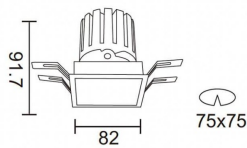

PRO-DS

Lavov downlight from the family PRO-DS with a power of 12,2W and an optics 12 degrees . CCT 3000K. With a total lumen output of 787,5lm and a luminous efficiency of 64,56lm/W.ON/OFF driver. Made in die cast aluminum and finished in White color.

Item code	86.D026.1311.01
Product type	Indoor
Category	Downlights
Family	PRO-D
Subfamily	PRO-DS
Pictograms	

Scheme

Product	
Real power (W)	12.2
Real luminous flux (Lm)	787.5
Luminous efficiency (Lm/W)	64.56
Beam angle (°)	12
Life time (h)	50000 h L80B10
IP	20
Electrical class insulation	Clas II
Colour	White
Control gear included	Yes
Control gear	ON/OFF
Flicker Free	Yes
Light source	LED
Type of LED	COB
Colour temperature (K)	3000
Colour consistency (SDCM)	SDCM<3
CRI	90