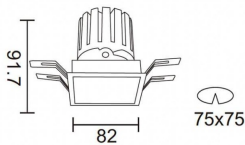

PRO-DS

Lavov downlight from the family PRO-DS with a power of 12,2W and an optics 12 degrees . CCT 3000K. With a total lumen output of 787,5lm and a luminous efficiency of 64,56lm/W.ON/OFF driver. Made in die cast aluminum and finished in Black color.

Item code	86.D026.1311.02
Product type	Indoor
Category	Downlights
Family	PRO-D
Subfamily	PRO-DS
Pictograms	

Scheme

Product	
Real power (W)	12.2
Real luminous flux (Lm)	787.5
Luminous efficiency (Lm/W)	64.56
Beam angle (°)	12
Life time (h)	50000 h L80B10
IP	20
Electrical class insulation	Clas II
Colour	Black
Control gear included	Yes
Control gear	ON/OFF
Flicker Free	Yes
Light source	LED
Type of LED	COB
Colour temperature (K)	3000
Colour consistency (SDCM)	SDCM<3
CRI	90