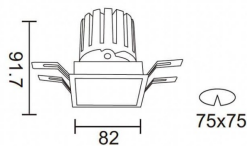

### PRO-DS

Lavov downlight from the family PRO-DS with a power of 12,2W and an optics 12 degrees . CCT 3000K. With a total lumen output of 787,5lm and a luminous efficiency of 64,56lm/W.ON/OFF driver. Made in die cast aluminum and finished in Black color.

### Scheme

Product	
Real power (W)	12.2
Real luminous flux (Lm)	787.5
Luminous efficiency (Lm/W)	64.56
Beam angle (°)	12
Life time (h)	50000 h L80B10
IP	20
Electrical class insulation	Clas II
Colour	Black
Control gear included	Yes
Control gear	ON/OFF
Flicker Free	Yes
Light source	LED
Type of LED	COB
Colour temperature (K)	3000
Colour consistency (SDCM)	SDCM<3
CRI	90