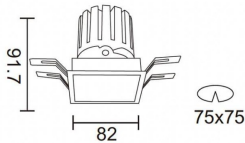

PRO-DS

Lavov downlight from the family PRO-DS with a power of 12,2W and an optics 12 degrees . CCT 3000K. With a total lumen output of 787,5lm and a luminous efficiency of 64,56lm/W.ON/OFF driver. Made in die cast aluminum and finished in Black color.

Item code	86.D026.1311.02
Product type	Indoor
Category	Downlights
Family	PRO-D
Subfamily	PRO-DS
Pictograms	

Scheme

Product	
Real power (W)	12.2
Real luminous flux (Lm)	787.5
Luminous efficiency (Lm/W)	64.56
Beam angle (°)	12
Life time (h)	50000 h L80B10
IP	20
Electrical class insulation	Clas II
Colour	Black
Control gear included	Yes
Control gear	ON/OFF
Flicker Free	Yes
Light source	LED
Type of LED	COB
Colour temperature (K)	3000
Colour consistency (SDCM)	SDCM<3
CRI	90