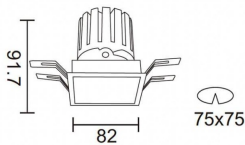

**PRO-DS**

Lavov downlight from the family PRO-DS with a power of 12,2W and an optics 12 degrees . CCT 3000K. With a total lumen output of 787,5lm and a luminous efficiency of 64,56lm/W.ON/OFF driver. Made in die cast aluminum and finished in Silver color.

<b>Item code</b>	<b>86.D026.1311.03</b>
<b>Product type</b>	<b>Indoor</b>
<b>Category</b>	<b>Downlights</b>
<b>Family</b>	<b>PRO-D</b>
<b>Subfamily</b>	<b>PRO-DS</b>
<b>Pictograms</b>	

**Scheme**

<b>Product</b>	
<b>Real power (W)</b>	<b>12.2</b>
<b>Real luminous flux (Lm)</b>	<b>787.5</b>
<b>Luminous efficiency (Lm/W)</b>	<b>64.56</b>
<b>Beam angle (°)</b>	<b>12</b>
<b>Life time (h)</b>	<b>50000 h L80B10</b>
<b>IP</b>	<b>20</b>
<b>Electrical class insulation</b>	<b>Clas II</b>
<b>Colour</b>	<b>Silver</b>
<b>Control gear included</b>	<b>Yes</b>
<b>Control gear</b>	<b>ON/OFF</b>
<b>Flicker Free</b>	<b>Yes</b>
<b>Light source</b>	<b>LED</b>
<b>Type of LED</b>	<b>COB</b>
<b>Colour temperature (K)</b>	<b>3000</b>
<b>Colour consistency (SDCM)</b>	<b>SDCM&lt;3</b>
<b>CRI</b>	<b>90</b>