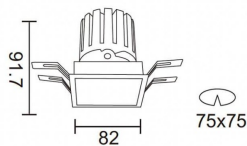

### PRO-DS

Lavov downlight from the family PRO-DS with a power of 12,2W and an optics 12 degrees . CCT 3000K. With a total lumen output of 787,5lm and a luminous efficiency of 64,56lm/W.ON/OFF driver. Made in die cast aluminum and finished in Silver color.

### Scheme

Product	
Real power (W)	12.2
Real luminous flux (Lm)	787.5
Luminous efficiency (Lm/W)	64.56
Beam angle (°)	12
Life time (h)	50000 h L80B10
IP	20
Electrical class insulation	Clas II
Colour	Silver
Control gear included	Yes
Control gear	ON/OFF
Flicker Free	Yes
Light source	LED
Type of LED	COB
Colour temperature (K)	3000
Colour consistency (SDCM)	SDCM<3
CRI	90