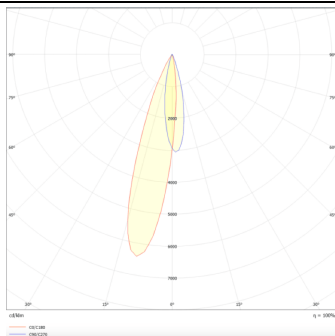

PRO-DS

Lavov downlight from the family PRO-DS with a power of 12,2W and an optics 12 degrees . CCT 3000K. With a total lumen output of 787,5lm and a luminous efficiency of 64,56lm/W.DALI driver. Made in die cast aluminum and finished in White color.

Item code	86.D026.1313.01
Product type	Indoor
Category	Downlights
Family	PRO-D
Subfamily	PRO-DS
Pictograms	

Scheme

Photometry

Product	
Real power (W)	12.2
Real luminous flux (Lm)	787.5
Luminous efficiency (Lm/W)	64.56
Beam angle (°)	12
Life time (h)	50000 h L80B10
IP	20
Electrical class insulation	Clas II
Colour	White
Control gear included	Yes
Control gear	DALI
Flicker Free	Yes
Light source	LED
Type of LED	COB
Colour temperature (K)	3000
Colour consistency (SDCM)	SDCM<3
CRI	90