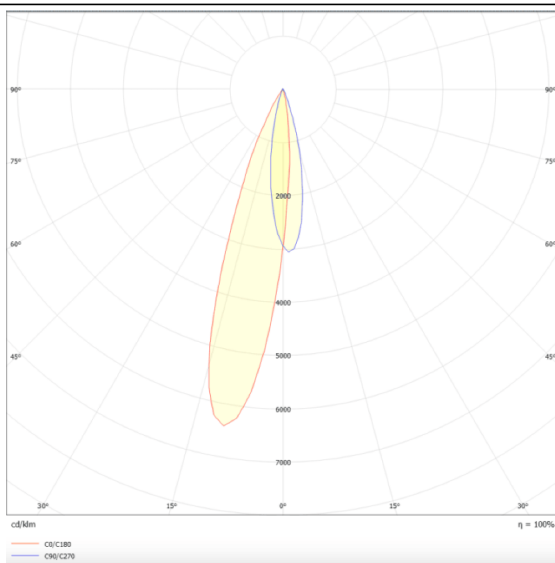

PRO-DS

Lavov downlight from the family PRO-DS with a power of 12,2W and an optics 12 degrees . CCT 3000K. With a total lumen output of 787,5lm and a luminous efficiency of 64,56lm/W.DALI driver. Made in die cast aluminum and finished in White color.

Scheme

Photometry

Item code	86.D026.1313.01
Product type	Indoor
Category	Downlights
Family	PRO-D
Subfamily	PRO-DS
Pictograms	

Product

Real power (W)	12.2
Real luminous flux (Lm)	787.5
Luminous efficiency (Lm/W)	64.56
Beam angle (°)	12
Life time (h)	50000 h L80B10
IP	20
Electrical class insulation	Clas II
Colour	White
Control gear included	Yes
Control gear	DALI
Flicker Free	Yes
Light source	LED
Type of LED	COB
Colour temperature (K)	3000
Colour consistency (SDCM)	SDCM3
CRI	90