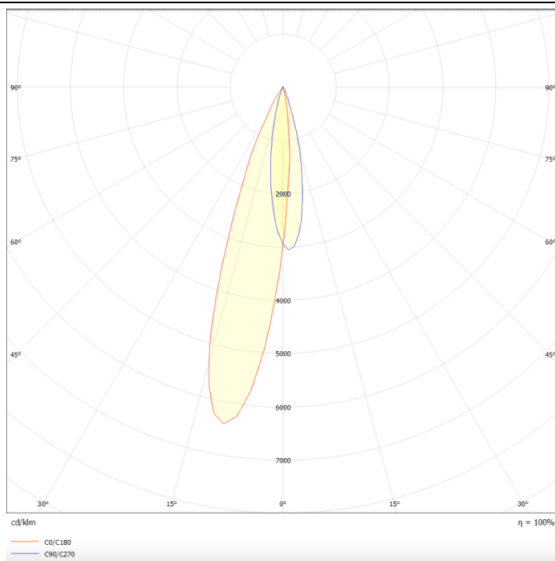

PRO-DS

Lavov downlight from the family PRO-DS with a power of 12,2W and an optics 12 degrees . CCT 3000K. With a total lumen output of 787,5lm and a luminous efficiency of 64,56lm/W.DALI driver. Made in die cast aluminum and finished in White color.

Scheme

Photometry

Item code	86.D026.1313.01
Product type	Indoor
Category	Downlights
Family	PRO-D
Subfamily	PRO-DS
Pictograms	

Product	
Real power (W)	12.2
Real luminous flux (Lm)	787.5
Luminous efficiency (Lm/W)	64.56
Beam angle (º)	12
Life time (h)	50000 h L80B10
IP	20
Electrical class insulation	Clas II
Colour	White
Control gear included	Yes
Control gear	DALI
Flicker Free	Yes
Light source	LED
Type of LED	COB
Colour temperature (K)	3000
Colour consistency (SDCM)	SDCM<3
CRI	90