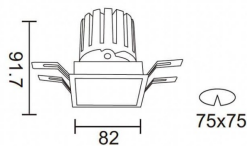

### PRO-DS

Lavov downlight from the family PRO-DS with a power of 12,2W and an optics 12 degrees . CCT 3000K. With a total lumen output of 787,5lm and a luminous efficiency of 64,56lm/W.DALI driver. Made in die cast aluminum and finished in White color.

### Product

Real power (W)	12.2
Real luminous flux (Lm)	787.5
Luminous efficiency (Lm/W)	64.56
Beam angle (°)	12
Life time (h)	50000 h L80B10
IP	20
Electrical class insulation	Clas II
Colour	White
Control gear included	Yes
Control gear	DALI
Flicker Free	Yes
Light source	LED
Type of LED	COB
Colour temperature (K)	3000
Colour consistency (SDCM)	SDCM<3
CRI	90