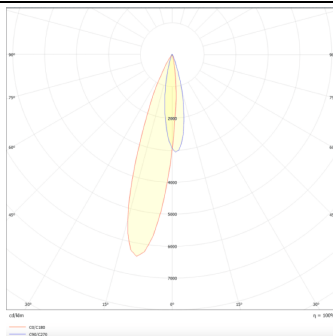

PRO-DS

Lavov downlight from the family PRO-DS with a power of 12,2W and an optics 12 degrees . CCT 3000K. With a total lumen output of 787,5lm and a luminous efficiency of 64,56lm/W.DALI driver. Made in die cast aluminum and finished in White color.

Item code	86.D026.1313.01
Product type	Indoor
Category	Downlights
Family	PRO-D
Subfamily	PRO-DS
Pictograms	

Scheme

Photometry

Product	
Real power (W)	12.2
Real luminous flux (Lm)	787.5
Luminous efficiency (Lm/W)	64.56
Beam angle (°)	12
Life time (h)	50000 h L80B10
IP	20
Electrical class insulation	Clas II
Colour	White
Control gear included	Yes
Control gear	DALI
Flicker Free	Yes
Light source	LED
Type of LED	COB
Colour temperature (K)	3000
Colour consistency (SDCM)	SDCM<3
CRI	90