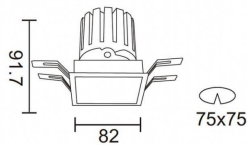

### PRO-DS

Lavov downlight from the family PRO-DS with a power of 12,2W and an optics 12 degrees . CCT 3000K. With a total lumen output of 787,5lm and a luminous efficiency of 64,56lm/W.DALI driver. Made in die cast aluminum and finished in Black color.

### Photometry

<b>Product</b>	
<b>Real power (W)</b>	<b>12.2</b>
<b>Real luminous flux (Lm)</b>	<b>787.5</b>
<b>Luminous efficiency (Lm/W)</b>	<b>64.56</b>
<b>Beam angle (°)</b>	<b>12</b>
<b>Life time (h)</b>	<b>50000 h L80B10</b>
<b>IP</b>	<b>20</b>
<b>Electrical class insulation</b>	<b>Clas II</b>
<b>Colour</b>	<b>Black</b>
<b>Control gear included</b>	<b>Yes</b>
<b>Control gear</b>	<b>DALI</b>
<b>Flicker Free</b>	<b>Yes</b>
<b>Light source</b>	<b>LED</b>
<b>Type of LED</b>	<b>COB</b>
<b>Colour temperature (K)</b>	<b>3000</b>
<b>Colour consistency (SDCM)</b>	<b>SDCM&lt;3</b>
<b>CRI</b>	<b>90</b>