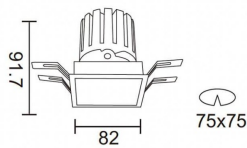

PRO-DS

Lavov downlight from the family PRO-DS with a power of 12,2W and an optics 12 degrees . CCT 3000K. With a total lumen output of 787,5lm and a luminous efficiency of 64,56lm/W.DALI driver. Made in die cast aluminum and finished in Black color.

Item code	86.D026.1313.02
Product type	Indoor
Category	Downlights
Family	PRO-D
Subfamily	PRO-DS
Pictograms	

Scheme

Product	
Real power (W)	12.2
Real luminous flux (Lm)	787.5
Luminous efficiency (Lm/W)	64.56
Beam angle (°)	12
Life time (h)	50000 h L80B10
IP	20
Electrical class insulation	Clas II
Colour	Black
Control gear included	Yes
Control gear	DALI
Flicker Free	Yes
Light source	LED
Type of LED	COB
Colour temperature (K)	3000
Colour consistency (SDCM)	SDCM<3
CRI	90