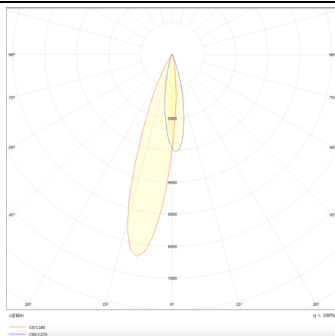

### PRO-DS

Lavov downlight from the family PRO-DS with a power of 12,2W and an optics 12 degrees . CCT 3000K. With a total lumen output of 787,5lm and a luminous efficiency of 64,56lm/W.DALI driver. Made in die cast aluminum and finished in Black color.

### Photometry

<b>Product</b>	
<b>Real power (W)</b>	<b>12.2</b>
<b>Real luminous flux (Lm)</b>	<b>787.5</b>
<b>Luminous efficiency (Lm/W)</b>	<b>64.56</b>
<b>Beam angle (°)</b>	<b>12</b>
<b>Life time (h)</b>	<b>50000 h L80B10</b>
<b>IP</b>	<b>20</b>
<b>Electrical class insulation</b>	<b>Clas II</b>
<b>Colour</b>	<b>Black</b>
<b>Control gear included</b>	<b>Yes</b>
<b>Control gear</b>	<b>DALI</b>
<b>Flicker Free</b>	<b>Yes</b>
<b>Light source</b>	<b>LED</b>
<b>Type of LED</b>	<b>COB</b>
<b>Colour temperature (K)</b>	<b>3000</b>
<b>Colour consistency (SDCM)</b>	<b>SDCM&lt;3</b>
<b>CRI</b>	<b>90</b>