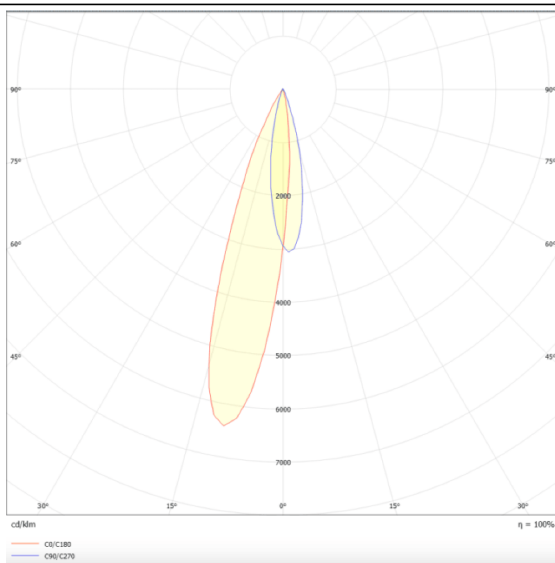

PRO-DS

Lavov downlight from the family PRO-DS with a power of 12,2W and an optics 12 degrees . CCT 3000K. With a total lumen output of 787,5lm and a luminous efficiency of 64,56lm/W.DALI driver. Made in die cast aluminum and finished in Black color.

Scheme

Photometry

Item code	86.D026.1313.02
Product type	Indoor
Category	Downlights
Family	PRO-D
Subfamily	PRO-DS
Pictograms	

Product	
Real power (W)	12.2
Real luminous flux (Lm)	787.5
Luminous efficiency (Lm/W)	64.56
Beam angle (°)	12
Life time (h)	50000 h L80B10
IP	20
Electrical class insulation	Clas II
Colour	Black
Control gear included	Yes
Control gear	DALI
Flicker Free	Yes
Light source	LED
Type of LED	COB
Colour temperature (K)	3000
Colour consistency (SDCM)	SDCM3
CRI	90