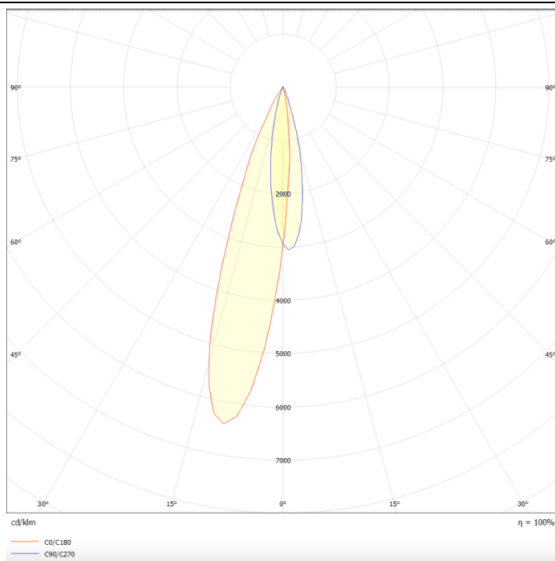

PRO-DS

Lavov downlight from the family PRO-DS with a power of 12,2W and an optics 12 degrees . CCT 3000K. With a total lumen output of 787,5lm and a luminous efficiency of 64,56lm/W.DALI driver. Made in die cast aluminum and finished in Black color.

Scheme

Photometry

Item code	86.D026.1313.02
Product type	Indoor
Category	Downlights
Family	PRO-D
Subfamily	PRO-DS
Pictograms	

Product	
Real power (W)	12.2
Real luminous flux (Lm)	787.5
Luminous efficiency (Lm/W)	64.56
Beam angle (º)	12
Life time (h)	50000 h L80B10
IP	20
Electrical class insulation	Clas II
Colour	Black
Control gear included	Yes
Control gear	DALI
Flicker Free	Yes
Light source	LED
Type of LED	COB
Colour temperature (K)	3000
Colour consistency (SDCM)	SDCM<3
CRI	90