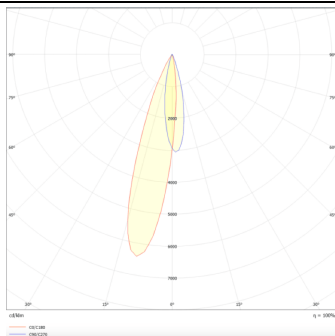

PRO-DS

Lavov downlight from the family PRO-DS with a power of 12,2W and an optics 12 degrees . CCT 3000K. With a total lumen output of 787,5lm and a luminous efficiency of 64,56lm/W.DALI driver. Made in die cast aluminum and finished in Black color.

Item code	86.D026.1313.02
Product type	Indoor
Category	Downlights
Family	PRO-D
Subfamily	PRO-DS
Pictograms	

Scheme

Photometry

Product	
Real power (W)	12.2
Real luminous flux (Lm)	787.5
Luminous efficiency (Lm/W)	64.56
Beam angle (°)	12
Life time (h)	50000 h L80B10
IP	20
Electrical class insulation	Clas II
Colour	Black
Control gear included	Yes
Control gear	DALI
Flicker Free	Yes
Light source	LED
Type of LED	COB
Colour temperature (K)	3000
Colour consistency (SDCM)	SDCM<3
CRI	90