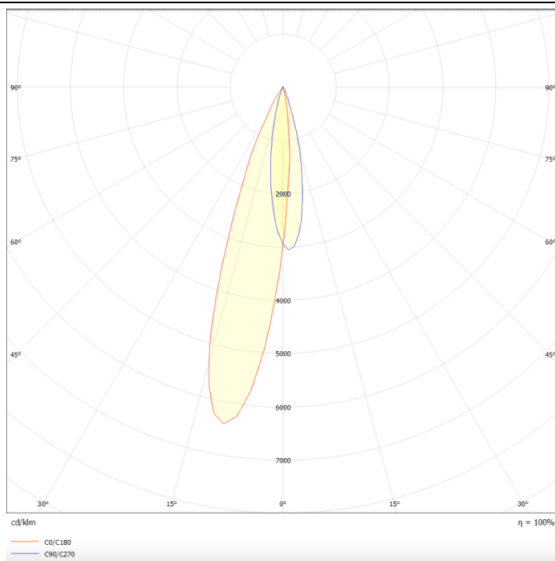

PRO-DS

Lavov downlight from the family PRO-DS with a power of 12,2W and an optics 12 degrees . CCT 3000K. With a total lumen output of 787,5lm and a luminous efficiency of 64,56lm/W.DALI driver. Made in die cast aluminum and finished in Silver color.

Scheme

Photometry

Item code	86.D026.1313.03
Product type	Indoor
Category	Downlights
Family	PRO-D
Subfamily	PRO-DS
Pictograms	

Product	
Real power (W)	12.2
Real luminous flux (Lm)	787.5
Luminous efficiency (Lm/W)	64.56
Beam angle (º)	12
Life time (h)	50000 h L80B10
IP	20
Electrical class insulation	Clas II
Colour	Silver
Control gear included	Yes
Control gear	DALI
Flicker Free	Yes
Light source	LED
Type of LED	COB
Colour temperature (K)	3000
Colour consistency (SDCM)	SDCM<3
CRI	90