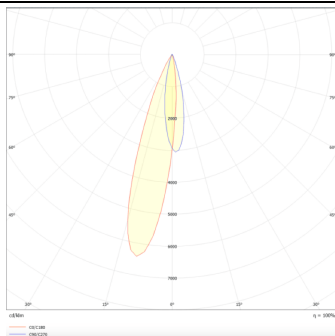

PRO-DS

Lavov downlight from the family PRO-DS with a power of 12,2W and an optics 12 degrees . CCT 3000K. With a total lumen output of 787,5lm and a luminous efficiency of 64,56lm/W.DALI driver. Made in die cast aluminum and finished in Silver color.

Item code	86.D026.1313.03
Product type	Indoor
Category	Downlights
Family	PRO-D
Subfamily	PRO-DS
Pictograms	

Scheme

Photometry

Product	
Real power (W)	12.2
Real luminous flux (Lm)	787.5
Luminous efficiency (Lm/W)	64.56
Beam angle (°)	12
Life time (h)	50000 h L80B10
IP	20
Electrical class insulation	Clas II
Colour	Silver
Control gear included	Yes
Control gear	DALI
Flicker Free	Yes
Light source	LED
Type of LED	COB
Colour temperature (K)	3000
Colour consistency (SDCM)	SDCM<3
CRI	90