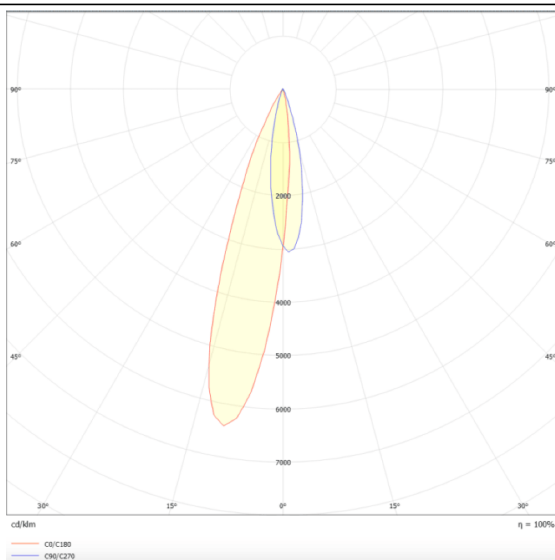

PRO-DS

Lavov downlight from the family PRO-DS with a power of 12,2W and an optics 12 degrees . CCT 3000K. With a total lumen output of 787,5lm and a luminous efficiency of 64,56lm/W.DALI driver. Made in die cast aluminum and finished in Silver color.

Scheme

Photometry

Item code	86.D026.1313.03
Product type	Indoor
Category	Downlights
Family	PRO-D
Subfamily	PRO-DS
Pictograms	

Product	
Real power (W)	12.2
Real luminous flux (Lm)	787.5
Luminous efficiency (Lm/W)	64.56
Beam angle (°)	12
Life time (h)	50000 h L80B10
IP	20
Electrical class insulation	Clas II
Colour	Silver
Control gear included	Yes
Control gear	DALI
Flicker Free	Yes
Light source	LED
Type of LED	COB
Colour temperature (K)	3000
Colour consistency (SDCM)	SDCM3
CRI	90