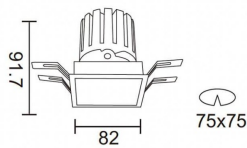

PRO-DS

Lavov downlight from the family PRO-DS with a power of 12,2W and an optics 12 degrees . CCT 3000K. With a total lumen output of 787,5lm and a luminous efficiency of 64,56lm/W.DALI driver. Made in die cast aluminum and finished in Silver color.

Item code	86.D026.1313.03
Product type	Indoor
Category	Downlights
Family	PRO-D
Subfamily	PRO-DS
Pictograms	

Scheme

Product

Real power (W)	12.2
Real luminous flux (Lm)	787.5
Luminous efficiency (Lm/W)	64.56
Beam angle (°)	12
Life time (h)	50000 h L80B10
IP	20
Electrical class insulation	Clas II
Colour	Silver
Control gear included	Yes
Control gear	DALI
Flicker Free	Yes
Light source	LED
Type of LED	COB
Colour temperature (K)	3000
Colour consistency (SDCM)	SDCM<3
CRI	90