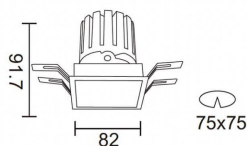

Scheme

Product

Real power (W)	12.2
Real luminous flux (Lm)	787.5
Luminous efficiency (Lm/W)	64.56
Beam angle (°)	24
Life time (h)	50000 h L80B10
IP	20
Electrical class insulation	Clas II
Colour	White
Control gear included	Yes
Control gear	ON/OFF
Flicker Free	Yes
Light source	LED
Type of LED	COB
Colour temperature (K)	3000
Colour consistency (SDCM)	SDCM<3
CRI	90