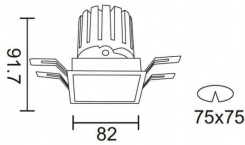

PRO-DS

Lavov downlight from the family PRO-DS with a power of 12,2W and an optics 24 degrees . CCT 3000K. With a total lumen output of 787,5lm and a luminous efficiency of 64,56lm/W.ON/OFF driver. Made in die cast aluminum and finished in Black color.

Item code	86.D026.1321.02
Product type	Indoor
Category	Downlights
Family	PRO-D
Subfamily	PRO-DS
Pictograms	

Scheme

Product	
Real power (W)	12.2
Real luminous flux (Lm)	787.5
Luminous efficiency (Lm/W)	64.56
Beam angle (°)	24
Life time (h)	50000 h L80B10
IP	20
Electrical class insulation	Clas II
Colour	Black
Control gear included	Yes
Control gear	ON/OFF
Flicker Free	Yes
Light source	LED
Type of LED	COB
Colour temperature (K)	3000
Colour consistency (SDCM)	SDCM<3
CRI	90