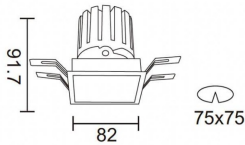

PRO-DS

Lavov downlight from the family PRO-DS with a power of 12,2W and an optics 24 degrees . CCT 3000K. With a total lumen output of 787,5lm and a luminous efficiency of 64,56lm/W.ON/OFF driver. Made in die cast aluminum and finished in Black color.

Item code	86.D026.1321.02
Product type	Indoor
Category	Downlights
Family	PRO-D
Subfamily	PRO-DS
Pictograms	

Scheme

Product	
Real power (W)	12.2
Real luminous flux (Lm)	787.5
Luminous efficiency (Lm/W)	64.56
Beam angle (°)	24
Life time (h)	50000 h L80B10
IP	20
Electrical class insulation	Clas II
Colour	Black
Control gear included	Yes
Control gear	ON/OFF
Flicker Free	Yes
Light source	LED
Type of LED	COB
Colour temperature (K)	3000
Colour consistency (SDCM)	SDCM<3
CRI	90