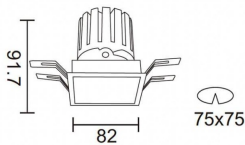

**PRO-DS**

Lavov downlight from the family PRO-DS with a power of 12,2W and an optics 24 degrees . CCT 3000K. With a total lumen output of 787,5lm and a luminous efficiency of 64,56lm/W.ON/OFF driver. Made in die cast aluminum and finished in Black color.

Item code	86.D026.1321.02
Product type	Indoor
Category	Downlights
Family	PRO-D
Subfamily	PRO-DS
Pictograms	

Scheme

Product	
Real power (W)	12.2
Real luminous flux (Lm)	787.5
Luminous efficiency (Lm/W)	64.56
Beam angle (°)	24
Life time (h)	50000 h L80B10
IP	20
Electrical class insulation	Clas II
Colour	Black
Control gear included	Yes
Control gear	ON/OFF
Flicker Free	Yes
Light source	LED
Type of LED	COB
Colour temperature (K)	3000
Colour consistency (SDCM)	SDCM<3
CRI	90