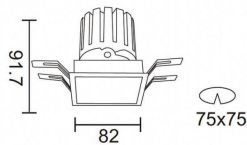

**PRO-DS**

Lavov downlight from the family PRO-DS with a power of 12,2W and an optics 24 degrees . CCT 3000K. With a total lumen output of 787,5lm and a luminous efficiency of 64,56lm/W.ON/OFF driver. Made in die cast aluminum and finished in Silver color.

<b>Item code</b>	<b>86.D026.1321.03</b>
<b>Product type</b>	<b>Indoor</b>
<b>Category</b>	<b>Downlights</b>
<b>Family</b>	<b>PRO-D</b>
<b>Subfamily</b>	<b>PRO-DS</b>
<b>Pictograms</b>	

**Scheme**

<b>Product</b>	
<b>Real power (W)</b>	<b>12.2</b>
<b>Real luminous flux (Lm)</b>	<b>787.5</b>
<b>Luminous efficiency (Lm/W)</b>	<b>64.56</b>
<b>Beam angle (°)</b>	<b>24</b>
<b>Life time (h)</b>	<b>50000 h L80B10</b>
<b>IP</b>	<b>20</b>
<b>Electrical class insulation</b>	<b>Clas II</b>
<b>Colour</b>	<b>Silver</b>
<b>Control gear included</b>	<b>Yes</b>
<b>Control gear</b>	<b>ON/OFF</b>
<b>Flicker Free</b>	<b>Yes</b>
<b>Light source</b>	<b>LED</b>
<b>Type of LED</b>	<b>COB</b>
<b>Colour temperature (K)</b>	<b>3000</b>
<b>Colour consistency (SDCM)</b>	<b>SDCM&lt;3</b>
<b>CRI</b>	<b>90</b>