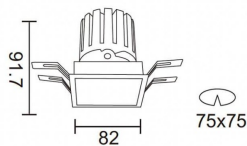

### PRO-DS

Lavov downlight from the family PRO-DS with a power of 12,2W and an optics 24 degrees . CCT 3000K. With a total lumen output of 787,5lm and a luminous efficiency of 64,56lm/W.ON/OFF driver. Made in die cast aluminum and finished in Silver color.

### Scheme

<b>Product</b>	
<b>Real power (W)</b>	<b>12.2</b>
<b>Real luminous flux (Lm)</b>	<b>787.5</b>
<b>Luminous efficiency (Lm/W)</b>	<b>64.56</b>
<b>Beam angle (°)</b>	<b>24</b>
<b>Life time (h)</b>	<b>50000 h L80B10</b>
<b>IP</b>	<b>20</b>
<b>Electrical class insulation</b>	<b>Clas II</b>
<b>Colour</b>	<b>Silver</b>
<b>Control gear included</b>	<b>Yes</b>
<b>Control gear</b>	<b>ON/OFF</b>
<b>Flicker Free</b>	<b>Yes</b>
<b>Light source</b>	<b>LED</b>
<b>Type of LED</b>	<b>COB</b>
<b>Colour temperature (K)</b>	<b>3000</b>
<b>Colour consistency (SDCM)</b>	<b>SDCM&lt;3</b>
<b>CRI</b>	<b>90</b>