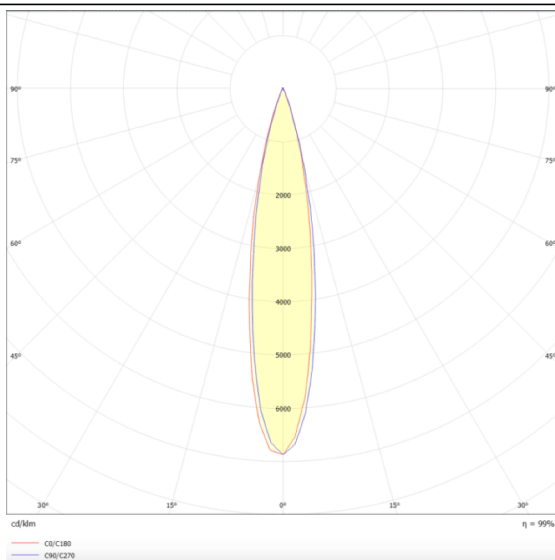

PRO-DS

Lavov downlight from the family PRO-DS with a power of 12,2W and an optics 24 degrees . CCT 3000K. With a total lumen output of 787,5lm and a luminous efficiency of 64,56lm/W.DALI driver. Made in die cast aluminum and finished in White color.

Scheme

Photometry

Item code	86.D026.1323.01
Product type	Indoor
Category	Downlights
Family	PRO-D
Subfamily	PRO-DS
Pictograms	

Product

Real power (W)	12.2
Real luminous flux (Lm)	787.5
Luminous efficiency (Lm/W)	64.56
Beam angle (°)	24
Life time (h)	50000 h L80B10
IP	20
Electrical class insulation	Clas II
Colour	White
Control gear included	Yes
Control gear	DALI
Flicker Free	Yes
Light source	LED
Type of LED	COB
Colour temperature (K)	3000
Colour consistency (SDCM)	SDCM3
CRI	90