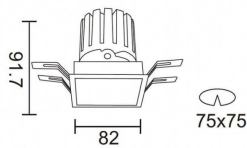

PRO-DS

Lavov downlight from the family PRO-DS with a power of 12,2W and an optics 24 degrees . CCT 3000K. With a total lumen output of 787,5lm and a luminous efficiency of 64,56lm/W.DALI driver. Made in die cast aluminum and finished in White color.

Item code	86.D026.1323.01

Product type	Indoor

Category	Downlights

Family	PRO-D

Subfamily	PRO-DS

Pictograms	

Product

Real power (W)	12.2

Real luminous flux (Lm)	787.5

Luminous efficiency (Lm/W)	64.56

Beam angle (°)	24

Life time (h)	50000 h L80B10

IP	20

Electrical class insulation	Clas II

Colour	White

Control gear included	Yes

Control gear	DALI

Flicker Free	Yes

Light source	LED

Type of LED	COB

Colour temperature (K)	3000

Colour consistency (SDCM)	SDCM<3

CRI	90

Scheme

Photometry