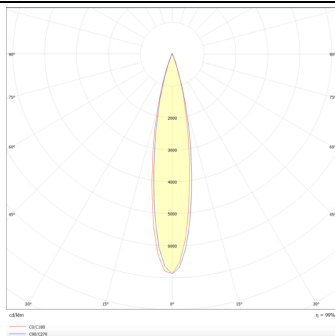

PRO-DS

Lavov downlight from the family PRO-DS with a power of 12,2W and an optics 24 degrees . CCT 3000K. With a total lumen output of 787,5lm and a luminous efficiency of 64,56lm/W.DALI driver. Made in die cast aluminum and finished in White color.

Item code	86.D026.1323.01
Product type	Indoor
Category	Downlights
Family	PRO-D
Subfamily	PRO-DS
Pictograms	

Scheme

Photometry

Product	
Real power (W)	12.2
Real luminous flux (Lm)	787.5
Luminous efficiency (Lm/W)	64.56
Beam angle (°)	24
Life time (h)	50000 h L80B10
IP	20
Electrical class insulation	Clas II
Colour	White
Control gear included	Yes
Control gear	DALI
Flicker Free	Yes
Light source	LED
Type of LED	COB
Colour temperature (K)	3000
Colour consistency (SDCM)	SDCM<3
CRI	90