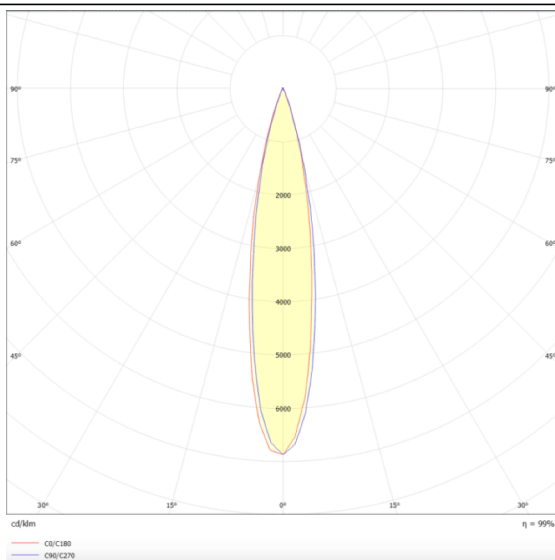

PRO-DS

Lavov downlight from the family PRO-DS with a power of 12,2W and an optics 24 degrees . CCT 3000K. With a total lumen output of 787,5lm and a luminous efficiency of 64,56lm/W.DALI driver. Made in die cast aluminum and finished in White color.

Scheme

Photometry

Item code	86.D026.1323.01
Product type	Indoor
Category	Downlights
Family	PRO-D
Subfamily	PRO-DS
Pictograms	

Product

Real power (W)	12.2
Real luminous flux (Lm)	787.5
Luminous efficiency (Lm/W)	64.56
Beam angle (º)	24
Life time (h)	50000 h L80B10
IP	20
Electrical class insulation	Clas II
Colour	White
Control gear included	Yes
Control gear	DALI
Flicker Free	Yes
Light source	LED
Type of LED	COB
Colour temperature (K)	3000
Colour consistency (SDCM)	SDCM<3
CRI	90