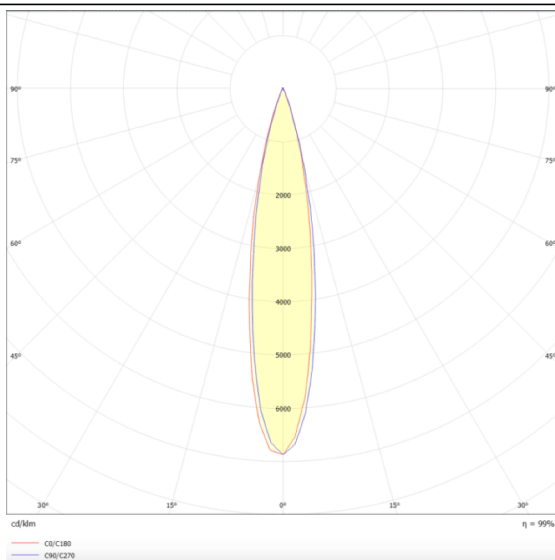

### PRO-DS

Lavov downlight from the family PRO-DS with a power of 12,2W and an optics 24 degrees . CCT 3000K. With a total lumen output of 787,5lm and a luminous efficiency of 64,56lm/W.DALI driver. Made in die cast aluminum and finished in Black color.

### Scheme

### Photometry

Item code	86.D026.1323.02
Product type	Indoor
Category	Downlights
Family	PRO-D
Subfamily	PRO-DS
Pictograms	

Product	
Real power (W)	12.2
Real luminous flux (Lm)	787.5
Luminous efficiency (Lm/W)	64.56
Beam angle (&ordm;)	24
Life time (h)	50000 h L80B10
IP	20
Electrical class insulation	Clas II
Colour	Black
Control gear included	Yes
Control gear	DALI
Flicker Free	Yes
Light source	LED
Type of LED	COB
Colour temperature (K)	3000
Colour consistency (SDCM)	SDCM<3
CRI	90