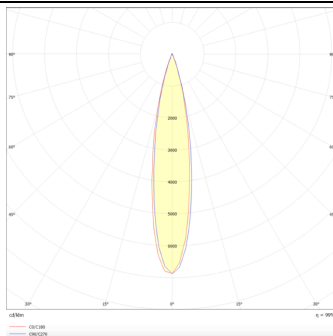

PRO-DS

Lavov downlight from the family PRO-DS with a power of 12,2W and an optics 24 degrees . CCT 3000K. With a total lumen output of 787,5lm and a luminous efficiency of 64,56lm/W.DALI driver. Made in die cast aluminum and finished in Black color.

Item code	86.D026.1323.02
Product type	Indoor
Category	Downlights
Family	PRO-D
Subfamily	PRO-DS
Pictograms	

Scheme

Photometry

Product	
Real power (W)	12.2
Real luminous flux (Lm)	787.5
Luminous efficiency (Lm/W)	64.56
Beam angle (°)	24
Life time (h)	50000 h L80B10
IP	20
Electrical class insulation	Clas II
Colour	Black
Control gear included	Yes
Control gear	DALI
Flicker Free	Yes
Light source	LED
Type of LED	COB
Colour temperature (K)	3000
Colour consistency (SDCM)	SDCM<3
CRI	90