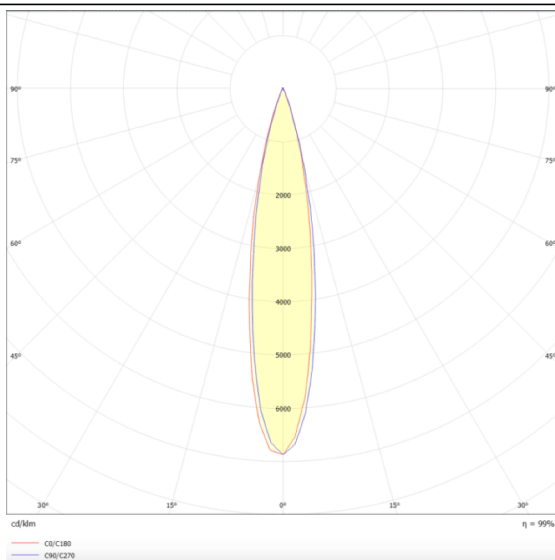

PRO-DS

Lavov downlight from the family PRO-DS with a power of 12,2W and an optics 24 degrees . CCT 3000K. With a total lumen output of 787,5lm and a luminous efficiency of 64,56lm/W.DALI driver. Made in die cast aluminum and finished in Black color.

Scheme

Photometry

Item code	86.D026.1323.02
Product type	Indoor
Category	Downlights
Family	PRO-D
Subfamily	PRO-DS
Pictograms	

Product	
Real power (W)	12.2
Real luminous flux (Lm)	787.5
Luminous efficiency (Lm/W)	64.56
Beam angle (°)	24
Life time (h)	50000 h L80B10
IP	20
Electrical class insulation	Clas II
Colour	Black
Control gear included	Yes
Control gear	DALI
Flicker Free	Yes
Light source	LED
Type of LED	COB
Colour temperature (K)	3000
Colour consistency (SDCM)	SDCM3
CRI	90