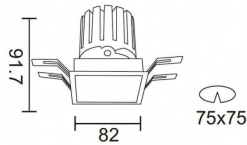

**PRO-DS**

Lavov downlight from the family PRO-DS with a power of 12,2W and an optics 24 degrees . CCT 3000K. With a total lumen output of 787,5lm and a luminous efficiency of 64,56lm/W.DALI driver. Made in die cast aluminum and finished in Black color.

<b>Item code</b>	<b>86.D026.1323.02</b>
<b>Product type</b>	<b>Indoor</b>
<b>Category</b>	<b>Downlights</b>
<b>Family</b>	<b>PRO-D</b>
<b>Subfamily</b>	<b>PRO-DS</b>
<b>Pictograms</b>	

**Scheme**

<b>Product</b>	
<b>Real power (W)</b>	<b>12.2</b>
<b>Real luminous flux (Lm)</b>	<b>787.5</b>
<b>Luminous efficiency (Lm/W)</b>	<b>64.56</b>
<b>Beam angle (°)</b>	<b>24</b>
<b>Life time (h)</b>	<b>50000 h L80B10</b>
<b>IP</b>	<b>20</b>
<b>Electrical class insulation</b>	<b>Clas II</b>
<b>Colour</b>	<b>Black</b>
<b>Control gear included</b>	<b>Yes</b>
<b>Control gear</b>	<b>DALI</b>
<b>Flicker Free</b>	<b>Yes</b>
<b>Light source</b>	<b>LED</b>
<b>Type of LED</b>	<b>COB</b>
<b>Colour temperature (K)</b>	<b>3000</b>
<b>Colour consistency (SDCM)</b>	<b>SDCM&lt;3</b>
<b>CRI</b>	<b>90</b>