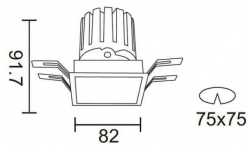

PRO-DS

Lavov downlight from the family PRO-DS with a power of 12,2W and an optics 24 degrees . CCT 3000K. With a total lumen output of 787,5lm and a luminous efficiency of 64,56lm/W.DALI driver. Made in die cast aluminum and finished in Black color.

Item code	86.D026.1323.02
Product type	Indoor
Category	Downlights
Family	PRO-D
Subfamily	PRO-DS
Pictograms	

Scheme

Product	
Real power (W)	12.2
Real luminous flux (Lm)	787.5
Luminous efficiency (Lm/W)	64.56
Beam angle (°)	24
Life time (h)	50000 h L80B10
IP	20
Electrical class insulation	Clas II
Colour	Black
Control gear included	Yes
Control gear	DALI
Flicker Free	Yes
Light source	LED
Type of LED	COB
Colour temperature (K)	3000
Colour consistency (SDCM)	SDCM<3
CRI	90