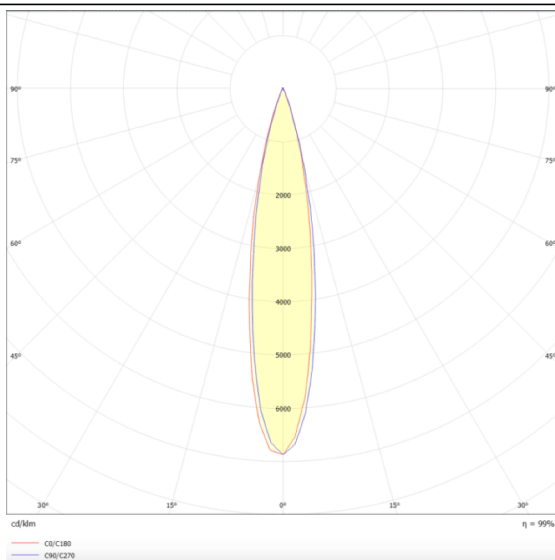

PRO-DS

Lavov downlight from the family PRO-DS with a power of 12,2W and an optics 24 degrees . CCT 3000K. With a total lumen output of 787,5lm and a luminous efficiency of 64,56lm/W.DALI driver. Made in die cast aluminum and finished in Silver color.

Scheme

Photometry

Item code	86.D026.1323.03
Product type	Indoor
Category	Downlights
Family	PRO-D
Subfamily	PRO-DS
Pictograms	

Product	
Real power (W)	12.2
Real luminous flux (Lm)	787.5
Luminous efficiency (Lm/W)	64.56
Beam angle (º)	24
Life time (h)	50000 h L80B10
IP	20
Electrical class insulation	Clas II
Colour	Silver
Control gear included	Yes
Control gear	DALI
Flicker Free	Yes
Light source	LED
Type of LED	COB
Colour temperature (K)	3000
Colour consistency (SDCM)	SDCM<3
CRI	90