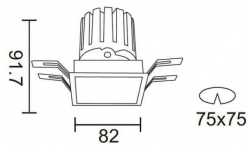

### PRO-DS

Lavov downlight from the family PRO-DS with a power of 12,2W and an optics 24 degrees . CCT 3000K. With a total lumen output of 787,5lm and a luminous efficiency of 64,56lm/W.DALI driver. Made in die cast aluminum and finished in Silver color.

### Photometry

<b>Product</b>	
<b>Real power (W)</b>	<b>12.2</b>
<b>Real luminous flux (Lm)</b>	<b>787.5</b>
<b>Luminous efficiency (Lm/W)</b>	<b>64.56</b>
<b>Beam angle (°)</b>	<b>24</b>
<b>Life time (h)</b>	<b>50000 h L80B10</b>
<b>IP</b>	<b>20</b>
<b>Electrical class insulation</b>	<b>Clas II</b>
<b>Colour</b>	<b>Silver</b>
<b>Control gear included</b>	<b>Yes</b>
<b>Control gear</b>	<b>DALI</b>
<b>Flicker Free</b>	<b>Yes</b>
<b>Light source</b>	<b>LED</b>
<b>Type of LED</b>	<b>COB</b>
<b>Colour temperature (K)</b>	<b>3000</b>
<b>Colour consistency (SDCM)</b>	<b>SDCM&lt;3</b>
<b>CRI</b>	<b>90</b>