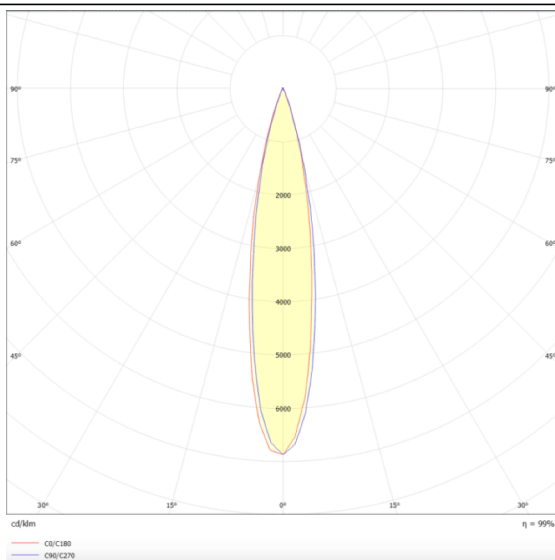

PRO-DS

Lavov downlight from the family PRO-DS with a power of 12,2W and an optics 24 degrees . CCT 3000K. With a total lumen output of 787,5lm and a luminous efficiency of 64,56lm/W.DALI driver. Made in die cast aluminum and finished in Silver color.

Scheme

Photometry

Item code	86.D026.1323.03
Product type	Indoor
Category	Downlights
Family	PRO-D
Subfamily	PRO-DS
Pictograms	

Product	
Real power (W)	12.2
Real luminous flux (Lm)	787.5
Luminous efficiency (Lm/W)	64.56
Beam angle (°)	24
Life time (h)	50000 h L80B10
IP	20
Electrical class insulation	Clas II
Colour	Silver
Control gear included	Yes
Control gear	DALI
Flicker Free	Yes
Light source	LED
Type of LED	COB
Colour temperature (K)	3000
Colour consistency (SDCM)	SDCM3
CRI	90