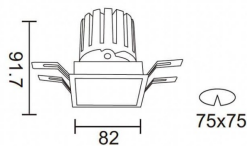

PRO-DS

Lavov downlight from the family PRO-DS with a power of 12,2W and an optics 24 degrees . CCT 3000K. With a total lumen output of 787,5lm and a luminous efficiency of 64,56lm/W.DALI driver. Made in die cast aluminum and finished in Silver color.

Item code	86.D026.1323.03
Product type	Indoor
Category	Downlights
Family	PRO-D
Subfamily	PRO-DS
Pictograms	

Scheme

Product	
Real power (W)	12.2
Real luminous flux (Lm)	787.5
Luminous efficiency (Lm/W)	64.56
Beam angle (°)	24
Life time (h)	50000 h L80B10
IP	20
Electrical class insulation	Clas II
Colour	Silver
Control gear included	Yes
Control gear	DALI
Flicker Free	Yes
Light source	LED
Type of LED	COB
Colour temperature (K)	3000
Colour consistency (SDCM)	SDCM<3
CRI	90