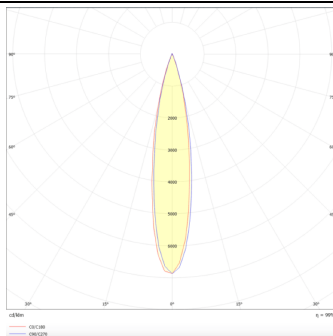

PRO-DS

Lavov downlight from the family PRO-DS with a power of 12,2W and an optics 24 degrees . CCT 3000K. With a total lumen output of 787,5lm and a luminous efficiency of 64,56lm/W.DALI driver. Made in die cast aluminum and finished in Silver color.

Item code	86.D026.1323.03
Product type	Indoor
Category	Downlights
Family	PRO-D
Subfamily	PRO-DS
Pictograms	

Scheme

Photometry

Product	
Real power (W)	12.2
Real luminous flux (Lm)	787.5
Luminous efficiency (Lm/W)	64.56
Beam angle (°)	24
Life time (h)	50000 h L80B10
IP	20
Electrical class insulation	Clas II
Colour	Silver
Control gear included	Yes
Control gear	DALI
Flicker Free	Yes
Light source	LED
Type of LED	COB
Colour temperature (K)	3000
Colour consistency (SDCM)	SDCM<3
CRI	90