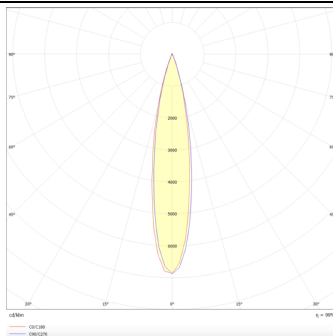

### PRO-DS

Lavov downlight from the family PRO-DS with a power of 12,2W and an optics 24 degrees . CCT 3000K. With a total lumen output of 787,5lm and a luminous efficiency of 64,56lm/W.DALI driver. Made in die cast aluminum and finished in Silver color.

### Photometry

<b>Product</b>	
<b>Real power (W)</b>	<b>12.2</b>
<b>Real luminous flux (Lm)</b>	<b>787.5</b>
<b>Luminous efficiency (Lm/W)</b>	<b>64.56</b>
<b>Beam angle (°)</b>	<b>24</b>
<b>Life time (h)</b>	<b>50000 h L80B10</b>
<b>IP</b>	<b>20</b>
<b>Electrical class insulation</b>	<b>Clas II</b>
<b>Colour</b>	<b>Silver</b>
<b>Control gear included</b>	<b>Yes</b>
<b>Control gear</b>	<b>DALI</b>
<b>Flicker Free</b>	<b>Yes</b>
<b>Light source</b>	<b>LED</b>
<b>Type of LED</b>	<b>COB</b>
<b>Colour temperature (K)</b>	<b>3000</b>
<b>Colour consistency (SDCM)</b>	<b>SDCM&lt;3</b>
<b>CRI</b>	<b>90</b>