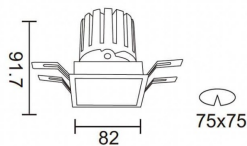

PRO-DS

Lavov downlight from the family PRO-DS with a power of 12,2W and an optics 36 degrees . CCT 3000K. With a total lumen output of 787,5lm and a luminous efficiency of 64,56lm/W.ON/OFF driver. Made in die cast aluminum and finished in White color.

Item code	86.D026.1331.01
Product type	Indoor
Category	Downlights
Family	PRO-D
Subfamily	PRO-DS
Pictograms	

Scheme

Product	
Real power (W)	12.2
Real luminous flux (Lm)	787.5
Luminous efficiency (Lm/W)	64.56
Beam angle (°)	36
Life time (h)	50000 h L80B10
IP	20
Electrical class insulation	Clas II
Colour	White
Control gear included	Yes
Control gear	ON/OFF
Flicker Free	Yes
Light source	LED
Type of LED	COB
Colour temperature (K)	3000
Colour consistency (SDCM)	SDCM<3
CRI	90