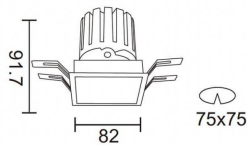

PRO-DS

Lavov downlight from the family PRO-DS with a power of 12,2W and an optics 36 degrees . CCT 3000K. With a total lumen output of 787,5lm and a luminous efficiency of 64,56lm/W.ON/OFF driver. Made in die cast aluminum and finished in White color.

Item code	86.D026.1331.01
Product type	Indoor
Category	Downlights
Family	PRO-D
Subfamily	PRO-DS
Pictograms	

Scheme

Product	
Real power (W)	12.2
Real luminous flux (Lm)	787.5
Luminous efficiency (Lm/W)	64.56
Beam angle (°)	36
Life time (h)	50000 h L80B10
IP	20
Electrical class insulation	Clas II
Colour	White
Control gear included	Yes
Control gear	ON/OFF
Flicker Free	Yes
Light source	LED
Type of LED	COB
Colour temperature (K)	3000
Colour consistency (SDCM)	SDCM<3
CRI	90