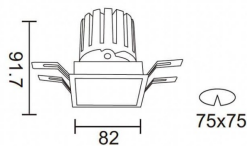

### PRO-DS

Lavov downlight from the family PRO-DS with a power of 12,2W and an optics 36 degrees . CCT 3000K. With a total lumen output of 787,5lm and a luminous efficiency of 64,56lm/W.ON/OFF driver. Made in die cast aluminum and finished in Black color.

### Scheme

Product	
Real power (W)	12.2
Real luminous flux (Lm)	787.5
Luminous efficiency (Lm/W)	64.56
Beam angle (°)	36
Life time (h)	50000 h L80B10
IP	20
Electrical class insulation	Clas II
Colour	Black
Control gear included	Yes
Control gear	ON/OFF
Flicker Free	Yes
Light source	LED
Type of LED	COB
Colour temperature (K)	3000
Colour consistency (SDCM)	SDCM<3
CRI	90