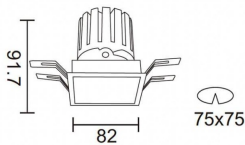

PRO-DS

Lavov downlight from the family PRO-DS with a power of 12,2W and an optics 36 degrees . CCT 3000K. With a total lumen output of 787,5lm and a luminous efficiency of 64,56lm/W.ON/OFF driver. Made in die cast aluminum and finished in Silver color.

Item code	86.D026.1331.03
Product type	Indoor
Category	Downlights
Family	PRO-D
Subfamily	PRO-DS
Pictograms	

Scheme

Product	
Real power (W)	12.2
Real luminous flux (Lm)	787.5
Luminous efficiency (Lm/W)	64.56
Beam angle (°)	36
Life time (h)	50000 h L80B10
IP	20
Electrical class insulation	Clas II
Colour	Silver
Control gear included	Yes
Control gear	ON/OFF
Flicker Free	Yes
Light source	LED
Type of LED	COB
Colour temperature (K)	3000
Colour consistency (SDCM)	SDCM<3
CRI	90