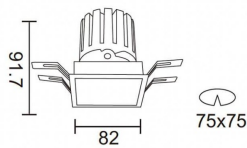

### PRO-DS

Lavov downlight from the family PRO-DS with a power of 12,2W and an optics 36 degrees . CCT 3000K. With a total lumen output of 787,5lm and a luminous efficiency of 64,56lm/W.ON/OFF driver. Made in die cast aluminum and finished in Silver color.

### Scheme

<b>Product</b>	
<b>Real power (W)</b>	<b>12.2</b>
<b>Real luminous flux (Lm)</b>	<b>787.5</b>
<b>Luminous efficiency (Lm/W)</b>	<b>64.56</b>
<b>Beam angle (°)</b>	<b>36</b>
<b>Life time (h)</b>	<b>50000 h L80B10</b>
<b>IP</b>	<b>20</b>
<b>Electrical class insulation</b>	<b>Clas II</b>
<b>Colour</b>	<b>Silver</b>
<b>Control gear included</b>	<b>Yes</b>
<b>Control gear</b>	<b>ON/OFF</b>
<b>Flicker Free</b>	<b>Yes</b>
<b>Light source</b>	<b>LED</b>
<b>Type of LED</b>	<b>COB</b>
<b>Colour temperature (K)</b>	<b>3000</b>
<b>Colour consistency (SDCM)</b>	<b>SDCM&lt;3</b>
<b>CRI</b>	<b>90</b>