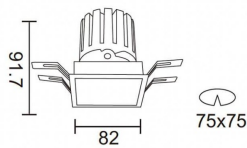

PRO-DS

Lavov downlight from the family PRO-DS with a power of 12,2W and an optics 36 degrees . CCT 3000K. With a total lumen output of 787,5lm and a luminous efficiency of 64,56lm/W.DALI driver. Made in die cast aluminum and finished in White color.

Item code	86.D026.1333.01
Product type	Indoor
Category	Downlights
Family	PRO-D
Subfamily	PRO-DS
Pictograms	

Scheme

Product	
Real power (W)	12.2
Real luminous flux (Lm)	787.5
Luminous efficiency (Lm/W)	64.56
Beam angle (°)	36
Life time (h)	50000 h L80B10
IP	20
Electrical class insulation	Clas II
Colour	White
Control gear included	Yes
Control gear	DALI
Flicker Free	Yes
Light source	LED
Type of LED	COB
Colour temperature (K)	3000
Colour consistency (SDCM)	SDCM<3
CRI	90