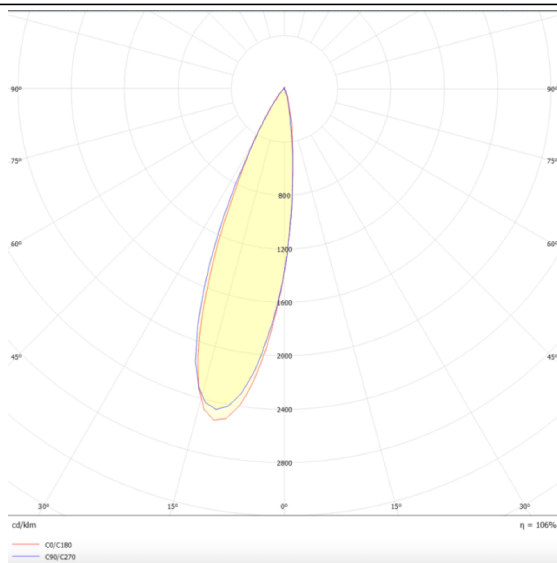

PRO-DS

Lavov downlight from the family PRO-DS with a power of 12,2W and an optics 36 degrees . CCT 3000K. With a total lumen output of 787,5lm and a luminous efficiency of 64,56lm/W.DALI driver. Made in die cast aluminum and finished in White color.

Scheme

Photometry

Item code	86.D026.1333.01
Product type	Indoor
Category	Downlights
Family	PRO-D
Subfamily	PRO-DS
Pictograms	

Product

Real power (W)	12.2
Real luminous flux (Lm)	787.5
Luminous efficiency (Lm/W)	64.56
Beam angle (º)	36
Life time (h)	50000 h L80B10
IP	20
Electrical class insulation	Clas II
Colour	White
Control gear included	Yes
Control gear	DALI
Flicker Free	Yes
Light source	LED
Type of LED	COB
Colour temperature (K)	3000
Colour consistency (SDCM)	SDCM<3
CRI	90