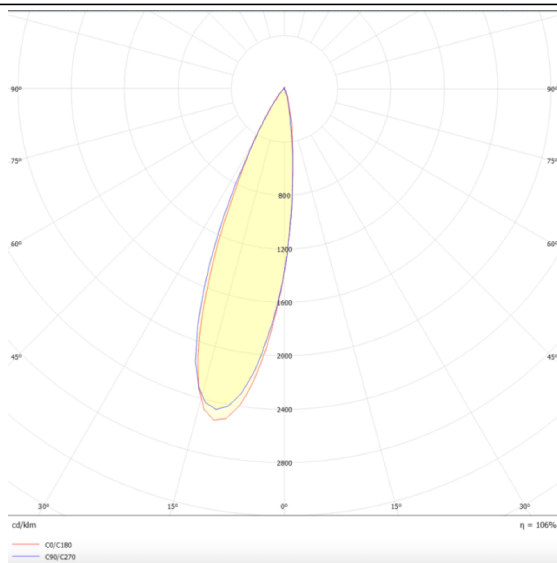

PRO-DS

Lavov downlight from the family PRO-DS with a power of 12,2W and an optics 36 degrees . CCT 3000K. With a total lumen output of 787,5lm and a luminous efficiency of 64,56lm/W.DALI driver. Made in die cast aluminum and finished in White color.

Scheme

Photometry

Item code	86.D026.1333.01
Product type	Indoor
Category	Downlights
Family	PRO-D
Subfamily	PRO-DS
Pictograms	

Product	
Real power (W)	12.2
Real luminous flux (Lm)	787.5
Luminous efficiency (Lm/W)	64.56
Beam angle (°)	36
Life time (h)	50000 h L80B10
IP	20
Electrical class insulation	Clas II
Colour	White
Control gear included	Yes
Control gear	DALI
Flicker Free	Yes
Light source	LED
Type of LED	COB
Colour temperature (K)	3000
Colour consistency (SDCM)	SDCM3
CRI	90