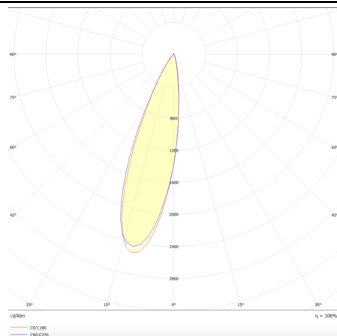

### PRO-DS

Lavov downlight from the family PRO-DS with a power of 12,2W and an optics 36 degrees . CCT 3000K. With a total lumen output of 787,5lm and a luminous efficiency of 64,56lm/W.DALI driver. Made in die cast aluminum and finished in Black color.

### Photometry

<b>Product</b>	
<b>Real power (W)</b>	<b>12.2</b>
<b>Real luminous flux (Lm)</b>	<b>787.5</b>
<b>Luminous efficiency (Lm/W)</b>	<b>64.56</b>
<b>Beam angle (°)</b>	<b>36</b>
<b>Life time (h)</b>	<b>50000 h L80B10</b>
<b>IP</b>	<b>20</b>
<b>Electrical class insulation</b>	<b>Clas II</b>
<b>Colour</b>	<b>Black</b>
<b>Control gear included</b>	<b>Yes</b>
<b>Control gear</b>	<b>DALI</b>
<b>Flicker Free</b>	<b>Yes</b>
<b>Light source</b>	<b>LED</b>
<b>Type of LED</b>	<b>COB</b>
<b>Colour temperature (K)</b>	<b>3000</b>
<b>Colour consistency (SDCM)</b>	<b>SDCM&lt;3</b>
<b>CRI</b>	<b>90</b>