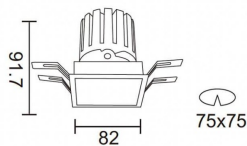

### PRO-DS

Lavov downlight from the family PRO-DS with a power of 12,2W and an optics 36 degrees . CCT 3000K. With a total lumen output of 787,5lm and a luminous efficiency of 64,56lm/W.DALI driver. Made in die cast aluminum and finished in Black color.

### Product

Real power (W)	12.2
Real luminous flux (Lm)	787.5
Luminous efficiency (Lm/W)	64.56
Beam angle (°)	36
Life time (h)	50000 h L80B10
IP	20
Electrical class insulation	Clas II
Colour	Black
Control gear included	Yes
Control gear	DALI
Flicker Free	Yes
Light source	LED
Type of LED	COB
Colour temperature (K)	3000
Colour consistency (SDCM)	SDCM<3
CRI	90