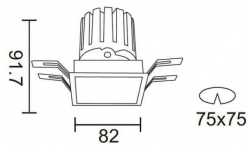

### PRO-DS

Lavov downlight from the family PRO-DS with a power of 12,2W and an optics 36 degrees . CCT 3000K. With a total lumen output of 787,5lm and a luminous efficiency of 64,56lm/W.DALI driver. Made in die cast aluminum and finished in Black color.

### Photometry

<b>Product</b>	
<b>Real power (W)</b>	<b>12.2</b>
<b>Real luminous flux (Lm)</b>	<b>787.5</b>
<b>Luminous efficiency (Lm/W)</b>	<b>64.56</b>
<b>Beam angle (°)</b>	<b>36</b>
<b>Life time (h)</b>	<b>50000 h L80B10</b>
<b>IP</b>	<b>20</b>
<b>Electrical class insulation</b>	<b>Clas II</b>
<b>Colour</b>	<b>Black</b>
<b>Control gear included</b>	<b>Yes</b>
<b>Control gear</b>	<b>DALI</b>
<b>Flicker Free</b>	<b>Yes</b>
<b>Light source</b>	<b>LED</b>
<b>Type of LED</b>	<b>COB</b>
<b>Colour temperature (K)</b>	<b>3000</b>
<b>Colour consistency (SDCM)</b>	<b>SDCM&lt;3</b>
<b>CRI</b>	<b>90</b>