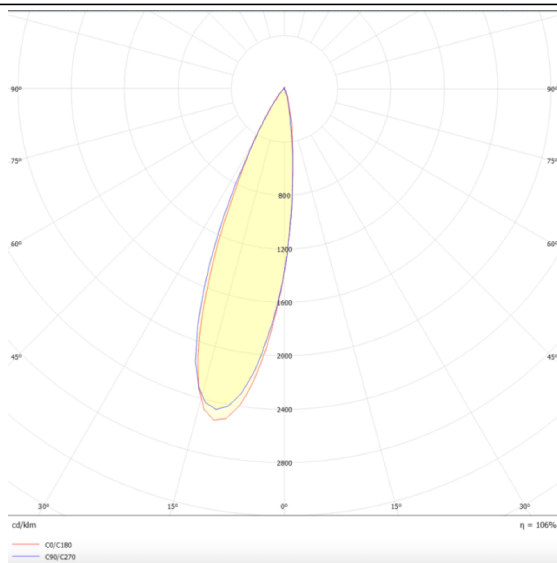

### PRO-DS

Lavov downlight from the family PRO-DS with a power of 12,2W and an optics 36 degrees . CCT 3000K. With a total lumen output of 787,5lm and a luminous efficiency of 64,56lm/W.DALI driver. Made in die cast aluminum and finished in Black color.

### Scheme

### Photometry

Item code	86.D026.1333.02
Product type	Indoor
Category	Downlights
Family	PRO-D
Subfamily	PRO-DS
Pictograms	

Product	
Real power (W)	12.2
Real luminous flux (Lm)	787.5
Luminous efficiency (Lm/W)	64.56
Beam angle (°)	36
Life time (h)	50000 h L80B10
IP	20
Electrical class insulation	Clas II
Colour	Black
Control gear included	Yes
Control gear	DALI
Flicker Free	Yes
Light source	LED
Type of LED	COB
Colour temperature (K)	3000
Colour consistency (SDCM)	SDCM3
CRI	90