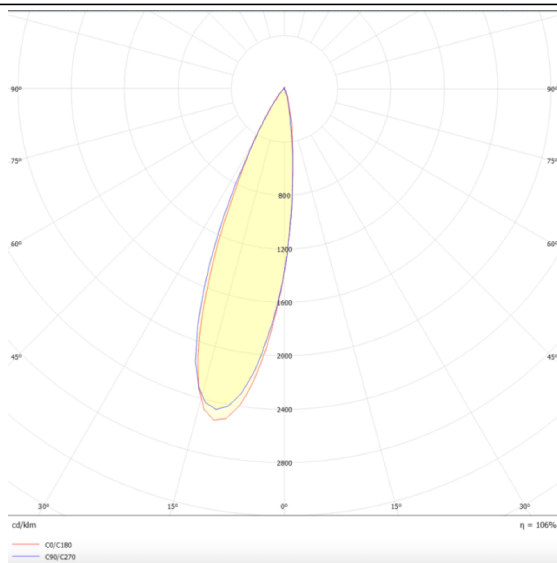

PRO-DS

Lavov downlight from the family PRO-DS with a power of 12,2W and an optics 36 degrees . CCT 3000K. With a total lumen output of 787,5lm and a luminous efficiency of 64,56lm/W.DALI driver. Made in die cast aluminum and finished in Black color.

Scheme

Photometry

Item code	86.D026.1333.02
Product type	Indoor
Category	Downlights
Family	PRO-D
Subfamily	PRO-DS
Pictograms	

Product	
Real power (W)	12.2
Real luminous flux (Lm)	787.5
Luminous efficiency (Lm/W)	64.56
Beam angle (º)	36
Life time (h)	50000 h L80B10
IP	20
Electrical class insulation	Clas II
Colour	Black
Control gear included	Yes
Control gear	DALI
Flicker Free	Yes
Light source	LED
Type of LED	COB
Colour temperature (K)	3000
Colour consistency (SDCM)	SDCM<3
CRI	90