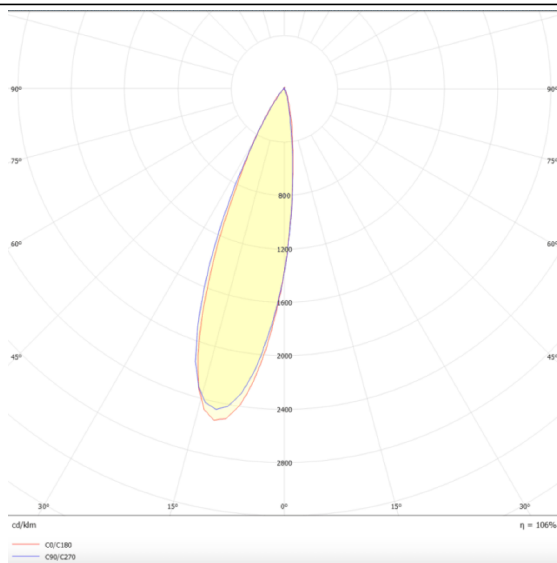

PRO-DS

Lavov downlight from the family PRO-DS with a power of 12,2W and an optics 36 degrees . CCT 3000K. With a total lumen output of 787,5lm and a luminous efficiency of 64,56lm/W.DALI driver. Made in die cast aluminum and finished in Silver color.

Scheme

Photometry

Item code	86.D026.1333.03
Product type	Indoor
Category	Downlights
Family	PRO-D
Subfamily	PRO-DS
Pictograms	

Product	
Real power (W)	12.2
Real luminous flux (Lm)	787.5
Luminous efficiency (Lm/W)	64.56
Beam angle (°)	36
Life time (h)	50000 h L80B10
IP	20
Electrical class insulation	Clas II
Colour	Silver
Control gear included	Yes
Control gear	DALI
Flicker Free	Yes
Light source	LED
Type of LED	COB
Colour temperature (K)	3000
Colour consistency (SDCM)	SDCM3
CRI	90