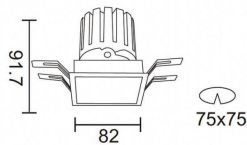

### PRO-DS

Lavov downlight from the family PRO-DS with a power of 12,2W and an optics 36 degrees . CCT 3000K. With a total lumen output of 787,5lm and a luminous efficiency of 64,56lm/W.DALI driver. Made in die cast aluminum and finished in Silver color.

### Photometry

<b>Product</b>	
<b>Real power (W)</b>	<b>12.2</b>
<b>Real luminous flux (Lm)</b>	<b>787.5</b>
<b>Luminous efficiency (Lm/W)</b>	<b>64.56</b>
<b>Beam angle (°)</b>	<b>36</b>
<b>Life time (h)</b>	<b>50000 h L80B10</b>
<b>IP</b>	<b>20</b>
<b>Electrical class insulation</b>	<b>Clas II</b>
<b>Colour</b>	<b>Silver</b>
<b>Control gear included</b>	<b>Yes</b>
<b>Control gear</b>	<b>DALI</b>
<b>Flicker Free</b>	<b>Yes</b>
<b>Light source</b>	<b>LED</b>
<b>Type of LED</b>	<b>COB</b>
<b>Colour temperature (K)</b>	<b>3000</b>
<b>Colour consistency (SDCM)</b>	<b>SDCM&lt;3</b>
<b>CRI</b>	<b>90</b>