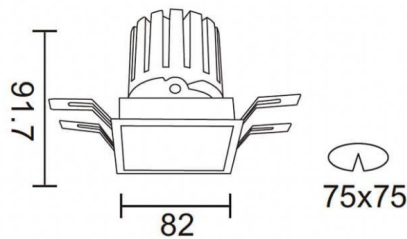

PRO-DS

Lavov downlight from the family PRO-DS with a power of 12,2W and an optics 36 degrees . CCT 3000K. With a total lumen output of 787,5lm and a luminous efficiency of 64,56lm/W.DALI driver. Made in die cast aluminum and finished in Silver color.

Scheme

Photometry

Item code	86.D026.1333.03
Product type	Indoor
Category	Downlights
Family	PRO-D
Subfamily	PRO-DS
Pictograms	

Product	
Real power (W)	12.2
Real luminous flux (Lm)	787.5
Luminous efficiency (Lm/W)	64.56
Beam angle (°)	36
Life time (h)	50000 h L80B10
IP	20
Electrical class insulation	Clas II
Colour	Silver
Control gear included	Yes
Control gear	DALI
Flicker Free	Yes
Light source	LED
Type of LED	COB
Colour temperature (K)	3000
Colour consistency (SDCM)	SDCM3
CRI	90