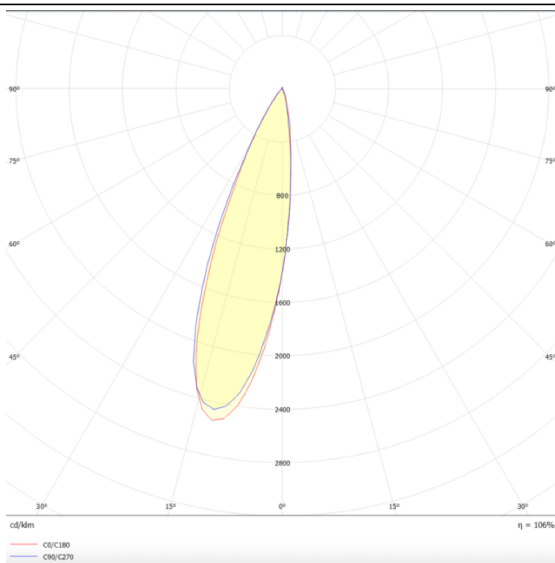

### PRO-DS

Lavov downlight from the family PRO-DS with a power of 12,2W and an optics 36 degrees . CCT 3000K. With a total lumen output of 787,5lm and a luminous efficiency of 64,56lm/W.DALI driver. Made in die cast aluminum and finished in Silver color.

### Scheme

### Photometry

Item code	86.D026.1333.03
Product type	Indoor
Category	Downlights
Family	PRO-D
Subfamily	PRO-DS
Pictograms	

Product	
Real power (W)	12.2
Real luminous flux (Lm)	787.5
Luminous efficiency (Lm/W)	64.56
Beam angle (&ordm;)	36
Life time (h)	50000 h L80B10
IP	20
Electrical class insulation	Clas II
Colour	Silver
Control gear included	Yes
Control gear	DALI
Flicker Free	Yes
Light source	LED
Type of LED	COB
Colour temperature (K)	3000
Colour consistency (SDCM)	SDCM<3
CRI	90