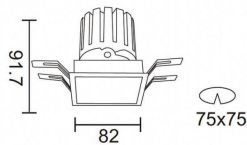

PRO-DS

Lavov downlight from the family PRO-DS with a power of 12,2W and an optics 36 degrees . CCT 3000K. With a total lumen output of 787,5lm and a luminous efficiency of 64,56lm/W.DALI driver. Made in die cast aluminum and finished in Silver color.

Item code	86.D026.1333.03
Product type	Indoor
Category	Downlights
Family	PRO-D
Subfamily	PRO-DS
Pictograms	

Scheme

Photometry

Product	
Real power (W)	12.2
Real luminous flux (Lm)	787.5
Luminous efficiency (Lm/W)	64.56
Beam angle (°)	36
Life time (h)	50000 h L80B10
IP	20
Electrical class insulation	Clas II
Colour	Silver
Control gear included	Yes
Control gear	DALI
Flicker Free	Yes
Light source	LED
Type of LED	COB
Colour temperature (K)	3000
Colour consistency (SDCM)	SDCM<3
CRI	90