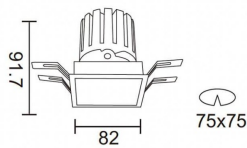

PRO-DS

Lavov downlight from the family PRO-DS with a power of 12,2W and an optics 36 degrees . CCT 3000K. With a total lumen output of 787,5lm and a luminous efficiency of 64,56lm/W.DALI driver. Made in die cast aluminum and finished in Silver color.

Item code	86.D026.1333.03
Product type	Indoor
Category	Downlights
Family	PRO-D
Subfamily	PRO-DS
Pictograms	

Scheme

Product

Real power (W)	12.2
Real luminous flux (Lm)	787.5
Luminous efficiency (Lm/W)	64.56
Beam angle (°)	36
Life time (h)	50000 h L80B10
IP	20
Electrical class insulation	Clas II
Colour	Silver
Control gear included	Yes
Control gear	DALI
Flicker Free	Yes
Light source	LED
Type of LED	COB
Colour temperature (K)	3000
Colour consistency (SDCM)	SDCM<3
CRI	90