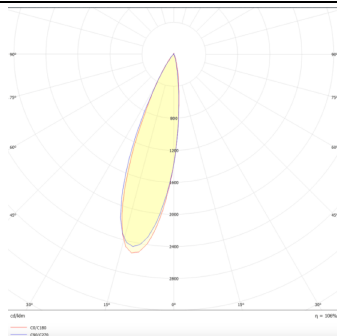

### PRO-DS

Lavov downlight from the family PRO-DS with a power of 12,2W and an optics 36 degrees . CCT 3000K. With a total lumen output of 787,5lm and a luminous efficiency of 64,56lm/W.DALI driver. Made in die cast aluminum and finished in Silver color.

### Photometry

<b>Product</b>	
<b>Real power (W)</b>	<b>12.2</b>
<b>Real luminous flux (Lm)</b>	<b>787.5</b>
<b>Luminous efficiency (Lm/W)</b>	<b>64.56</b>
<b>Beam angle (°)</b>	<b>36</b>
<b>Life time (h)</b>	<b>50000 h L80B10</b>
<b>IP</b>	<b>20</b>
<b>Electrical class insulation</b>	<b>Clas II</b>
<b>Colour</b>	<b>Silver</b>
<b>Control gear included</b>	<b>Yes</b>
<b>Control gear</b>	<b>DALI</b>
<b>Flicker Free</b>	<b>Yes</b>
<b>Light source</b>	<b>LED</b>
<b>Type of LED</b>	<b>COB</b>
<b>Colour temperature (K)</b>	<b>3000</b>
<b>Colour consistency (SDCM)</b>	<b>SDCM&lt;3</b>
<b>CRI</b>	<b>90</b>