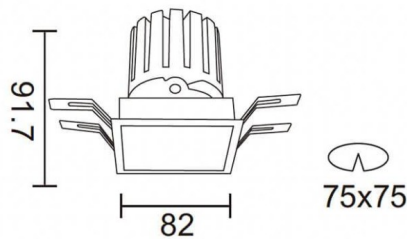

PRO-DS

Lavov downlight from the family PRO-DS with a power of 12,2W and an optics 12 degrees . CCT 4000K. With a total lumen output of 787,5lm and a luminous efficiency of 64,56lm/W.ON/OFF driver. Made in die cast aluminum and finished in White color.

Item code	86.D026.1411.01
Product type	Indoor
Category	Downlights
Family	PRO-D
Subfamily	PRO-DS
Pictograms	

Scheme

Product	
Real power (W)	12.2
Real luminous flux (Lm)	787.5
Luminous efficiency (Lm/W)	64.56
Beam angle (°)	12
Life time (h)	50000 h L80B10
IP	20
Electrical class insulation	Clas II
Colour	White
Control gear included	Yes
Control gear	ON/OFF
Flicker Free	Yes
Light source	LED
Type of LED	COB
Colour temperature (K)	4000
Colour consistency (SDCM)	SDCM3
CRI	90