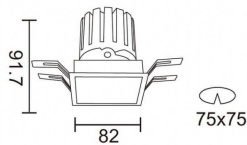

**PRO-DS**

Lavov downlight from the family PRO-DS with a power of 12,2W and an optics 12 degrees . CCT 4000K. With a total lumen output of 787,5lm and a luminous efficiency of 64,56lm/W.ON/OFF driver. Made in die cast aluminum and finished in White color.

<b>Item code</b>	<b>86.D026.1411.01</b>
<b>Product type</b>	<b>Indoor</b>
<b>Category</b>	<b>Downlights</b>
<b>Family</b>	<b>PRO-D</b>
<b>Subfamily</b>	<b>PRO-DS</b>
<b>Pictograms</b>	

**Scheme**

<b>Product</b>	
<b>Real power (W)</b>	<b>12.2</b>
<b>Real luminous flux (Lm)</b>	<b>787.5</b>
<b>Luminous efficiency (Lm/W)</b>	<b>64.56</b>
<b>Beam angle (°)</b>	<b>12</b>
<b>Life time (h)</b>	<b>50000 h L80B10</b>
<b>IP</b>	<b>20</b>
<b>Electrical class insulation</b>	<b>Clas II</b>
<b>Colour</b>	<b>White</b>
<b>Control gear included</b>	<b>Yes</b>
<b>Control gear</b>	<b>ON/OFF</b>
<b>Flicker Free</b>	<b>Yes</b>
<b>Light source</b>	<b>LED</b>
<b>Type of LED</b>	<b>COB</b>
<b>Colour temperature (K)</b>	<b>4000</b>
<b>Colour consistency (SDCM)</b>	<b>SDCM&lt;3</b>
<b>CRI</b>	<b>90</b>