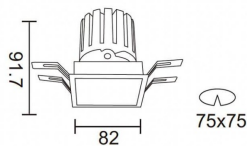

PRO-DS

Lavov downlight from the family PRO-DS with a power of 12,2W and an optics 12 degrees . CCT 4000K. With a total lumen output of 787,5lm and a luminous efficiency of 64,56lm/W.ON/OFF driver. Made in die cast aluminum and finished in White color.

Item code	86.D026.1411.01
Product type	Indoor
Category	Downlights
Family	PRO-D
Subfamily	PRO-DS
Pictograms	

Scheme

Product	
Real power (W)	12.2
Real luminous flux (Lm)	787.5
Luminous efficiency (Lm/W)	64.56
Beam angle (°)	12
Life time (h)	50000 h L80B10
IP	20
Electrical class insulation	Clas II
Colour	White
Control gear included	Yes
Control gear	ON/OFF
Flicker Free	Yes
Light source	LED
Type of LED	COB
Colour temperature (K)	4000
Colour consistency (SDCM)	SDCM<3
CRI	90