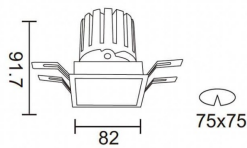

### PRO-DS

Lavov downlight from the family PRO-DS with a power of 12,2W and an optics 12 degrees . CCT 4000K. With a total lumen output of 787,5lm and a luminous efficiency of 64,56lm/W.ON/OFF driver. Made in die cast aluminum and finished in Black color.

### Scheme

<b>Product</b>	
<b>Real power (W)</b>	<b>12.2</b>
<b>Real luminous flux (Lm)</b>	<b>787.5</b>
<b>Luminous efficiency (Lm/W)</b>	<b>64.56</b>
<b>Beam angle (°)</b>	<b>12</b>
<b>Life time (h)</b>	<b>50000 h L80B10</b>
<b>IP</b>	<b>20</b>
<b>Electrical class insulation</b>	<b>Clas II</b>
<b>Colour</b>	<b>Black</b>
<b>Control gear included</b>	<b>Yes</b>
<b>Control gear</b>	<b>ON/OFF</b>
<b>Flicker Free</b>	<b>Yes</b>
<b>Light source</b>	<b>LED</b>
<b>Type of LED</b>	<b>COB</b>
<b>Colour temperature (K)</b>	<b>4000</b>
<b>Colour consistency (SDCM)</b>	<b>SDCM&lt;3</b>
<b>CRI</b>	<b>90</b>