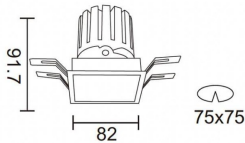

PRO-DS

Lavov downlight from the family PRO-DS with a power of 12,2W and an optics 12 degrees . CCT 4000K. With a total lumen output of 787,5lm and a luminous efficiency of 64,56lm/W.ON/OFF driver. Made in die cast aluminum and finished in Black color.

Item code	86.D026.1411.02
Product type	Indoor
Category	Downlights
Family	PRO-D
Subfamily	PRO-DS
Pictograms	

Scheme

Product	
Real power (W)	12.2
Real luminous flux (Lm)	787.5
Luminous efficiency (Lm/W)	64.56
Beam angle (°)	12
Life time (h)	50000 h L80B10
IP	20
Electrical class insulation	Clas II
Colour	Black
Control gear included	Yes
Control gear	ON/OFF
Flicker Free	Yes
Light source	LED
Type of LED	COB
Colour temperature (K)	4000
Colour consistency (SDCM)	SDCM<3
CRI	90