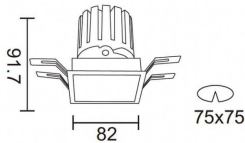

PRO-DS

Lavov downlight from the family PRO-DS with a power of 12,2W and an optics 12 degrees . CCT 4000K. With a total lumen output of 787,5lm and a luminous efficiency of 64,56lm/W.ON/OFF driver. Made in die cast aluminum and finished in Silver color.

Item code	86.D026.1411.03
Product type	Indoor
Category	Downlights
Family	PRO-D
Subfamily	PRO-DS
Pictograms	

Scheme

Product	
Real power (W)	12.2
Real luminous flux (Lm)	787.5
Luminous efficiency (Lm/W)	64.56
Beam angle (°)	12
Life time (h)	50000 h L80B10
IP	20
Electrical class insulation	Clas II
Colour	Silver
Control gear included	Yes
Control gear	ON/OFF
Flicker Free	Yes
Light source	LED
Type of LED	COB
Colour temperature (K)	4000
Colour consistency (SDCM)	SDCM<3
CRI	90