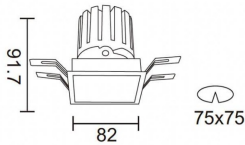

PRO-DS

Lavov downlight from the family PRO-DS with a power of 12,2W and an optics 12 degrees . CCT 4000K. With a total lumen output of 787,5lm and a luminous efficiency of 64,56lm/W.ON/OFF driver. Made in die cast aluminum and finished in Silver color.

| | |
|--------------|---|
| Item code | 86.D026.1411.03 |
| Product type | Indoor |
| Category | Downlights |
| Family | PRO-D |
| Subfamily | PRO-DS |
| Pictograms |  |

Scheme

| | |
|-----------------------------|----------------|
| Product | |
| Real power (W) | 12.2 |
| Real luminous flux (Lm) | 787.5 |
| Luminous efficiency (Lm/W) | 64.56 |
| Beam angle (°) | 12 |
| Life time (h) | 50000 h L80B10 |
| IP | 20 |
| Electrical class insulation | Clas II |
| Colour | Silver |
| Control gear included | Yes |
| Control gear | ON/OFF |
| Flicker Free | Yes |
| Light source | LED |
| Type of LED | COB |
| Colour temperature (K) | 4000 |
| Colour consistency (SDCM) | SDCM<3 |
| CRI | 90 |