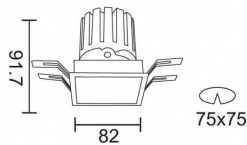

PRO-DS

Lavov downlight from the family PRO-DS with a power of 12,2W and an optics 12 degrees . CCT 4000K. With a total lumen output of 787,5lm and a luminous efficiency of 64,56lm/W.DALI driver. Made in die cast aluminum and finished in White color.

Item code	86.D026.1413.01
Product type	Indoor
Category	Downlights
Family	PRO-D
Subfamily	PRO-DS

Pictograms

Scheme

Product	
Real power (W)	12.2
Real luminous flux (Lm)	787.5
Luminous efficiency (Lm/W)	64.56
Beam angle (°)	12
Life time (h)	50000 h L80B10
IP	20
Electrical class insulation	Clas II
Colour	White
Control gear included	Yes
Control gear	DALI
Flicker Free	Yes
Light source	LED
Type of LED	COB
Colour temperature (K)	4000
Colour consistency (SDCM)	SDCM<3
CRI	90