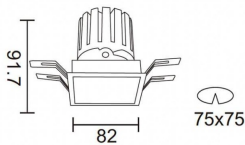

PRO-DS

Lavov downlight from the family PRO-DS with a power of 12,2W and an optics 12 degrees . CCT 4000K. With a total lumen output of 787,5lm and a luminous efficiency of 64,56lm/W.DALI driver. Made in die cast aluminum and finished in White color.

Item code	86.D026.1413.01
Product type	Indoor
Category	Downlights
Family	PRO-D
Subfamily	PRO-DS
Pictograms	

Scheme

Product	
Real power (W)	12.2
Real luminous flux (Lm)	787.5
Luminous efficiency (Lm/W)	64.56
Beam angle (°)	12
Life time (h)	50000 h L80B10
IP	20
Electrical class insulation	Clas II
Colour	White
Control gear included	Yes
Control gear	DALI
Flicker Free	Yes
Light source	LED
Type of LED	COB
Colour temperature (K)	4000
Colour consistency (SDCM)	SDCM<3
CRI	90