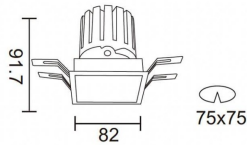

### PRO-DS

Lavov downlight from the family PRO-DS with a power of 12,2W and an optics 12 degrees . CCT 4000K. With a total lumen output of 787,5lm and a luminous efficiency of 64,56lm/W.DALI driver. Made in die cast aluminum and finished in Black color.

### Scheme

Product	
Real power (W)	12.2
Real luminous flux (Lm)	787.5
Luminous efficiency (Lm/W)	64.56
Beam angle (°)	12
Life time (h)	50000 h L80B10
IP	20
Electrical class insulation	Clas II
Colour	Black
Control gear included	Yes
Control gear	DALI
Flicker Free	Yes
Light source	LED
Type of LED	COB
Colour temperature (K)	4000
Colour consistency (SDCM)	SDCM<3
CRI	90