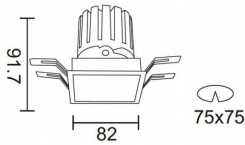

PRO-DS

Lavov downlight from the family PRO-DS with a power of 12,2W and an optics 12 degrees . CCT 4000K. With a total lumen output of 787,5lm and a luminous efficiency of 64,56lm/W.DALI driver. Made in die cast aluminum and finished in Silver color.

Item code	86.D026.1413.03
Product type	Indoor
Category	Downlights
Family	PRO-D
Subfamily	PRO-DS
Pictograms	

Scheme

Product	
Real power (W)	12.2
Real luminous flux (Lm)	787.5
Luminous efficiency (Lm/W)	64.56
Beam angle (°)	12
Life time (h)	50000 h L80B10
IP	20
Electrical class insulation	Clas II
Colour	Silver
Control gear included	Yes
Control gear	DALI
Flicker Free	Yes
Light source	LED
Type of LED	COB
Colour temperature (K)	4000
Colour consistency (SDCM)	SDCM<3
CRI	90