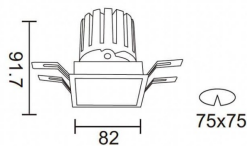

### PRO-DS

Lavov downlight from the family PRO-DS with a power of 12,2W and an optics 12 degrees . CCT 4000K. With a total lumen output of 787,5lm and a luminous efficiency of 64,56lm/W.DALI driver. Made in die cast aluminum and finished in Silver color.

### Scheme

<b>Product</b>	
<b>Real power (W)</b>	<b>12.2</b>
<b>Real luminous flux (Lm)</b>	<b>787.5</b>
<b>Luminous efficiency (Lm/W)</b>	<b>64.56</b>
<b>Beam angle (°)</b>	<b>12</b>
<b>Life time (h)</b>	<b>50000 h L80B10</b>
<b>IP</b>	<b>20</b>
<b>Electrical class insulation</b>	<b>Clas II</b>
<b>Colour</b>	<b>Silver</b>
<b>Control gear included</b>	<b>Yes</b>
<b>Control gear</b>	<b>DALI</b>
<b>Flicker Free</b>	<b>Yes</b>
<b>Light source</b>	<b>LED</b>
<b>Type of LED</b>	<b>COB</b>
<b>Colour temperature (K)</b>	<b>4000</b>
<b>Colour consistency (SDCM)</b>	<b>SDCM&lt;3</b>
<b>CRI</b>	<b>90</b>