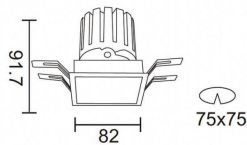

PRO-DS

Lavov downlight from the family PRO-DS with a power of 12,2W and an optics 24 degrees . CCT 4000K. With a total lumen output of 787,5lm and a luminous efficiency of 64,56lm/W.ON/OFF driver. Made in die cast aluminum and finished in White color.

Item code	86.D026.1421.01
Product type	Indoor
Category	Downlights
Family	PRO-D
Subfamily	PRO-DS
Pictograms	

Scheme

Product	
Real power (W)	12.2
Real luminous flux (Lm)	787.5
Luminous efficiency (Lm/W)	64.56
Beam angle (°)	24
Life time (h)	50000 h L80B10
IP	20
Electrical class insulation	Clas II
Colour	White
Control gear included	Yes
Control gear	ON/OFF
Flicker Free	Yes
Light source	LED
Type of LED	COB
Colour temperature (K)	4000
Colour consistency (SDCM)	SDCM<3
CRI	90