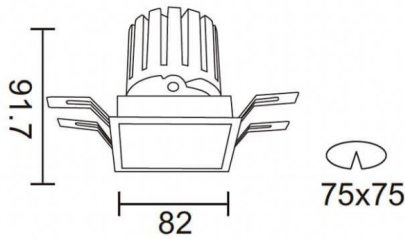

PRO-DS

Lavov downlight from the family PRO-DS with a power of 12,2W and an optics 24 degrees . CCT 4000K. With a total lumen output of 787,5lm and a luminous efficiency of 64,56lm/W.ON/OFF driver. Made in die cast aluminum and finished in White color.

Scheme

Item code	86.D026.1421.01
Product type	Indoor
Category	Downlights
Family	PRO-D
Subfamily	PRO-DS
Pictograms	

Product	
Real power (W)	12.2
Real luminous flux (Lm)	787.5
Luminous efficiency (Lm/W)	64.56
Beam angle (°)	24
Life time (h)	50000 h L80B10
IP	20
Electrical class insulation	Clas II
Colour	White
Control gear included	Yes
Control gear	ON/OFF
Flicker Free	Yes
Light source	LED
Type of LED	COB
Colour temperature (K)	4000
Colour consistency (SDCM)	SDCM3
CRI	90