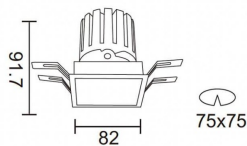

PRO-DS

Lavov downlight from the family PRO-DS with a power of 12,2W and an optics 24 degrees . CCT 4000K. With a total lumen output of 787,5lm and a luminous efficiency of 64,56lm/W.ON/OFF driver. Made in die cast aluminum and finished in White color.

Item code	86.D026.1421.01
Product type	Indoor
Category	Downlights
Family	PRO-D
Subfamily	PRO-DS
Pictograms	

Scheme

Product	
Real power (W)	12.2
Real luminous flux (Lm)	787.5
Luminous efficiency (Lm/W)	64.56
Beam angle (°)	24
Life time (h)	50000 h L80B10
IP	20
Electrical class insulation	Clas II
Colour	White
Control gear included	Yes
Control gear	ON/OFF
Flicker Free	Yes
Light source	LED
Type of LED	COB
Colour temperature (K)	4000
Colour consistency (SDCM)	SDCM<3
CRI	90