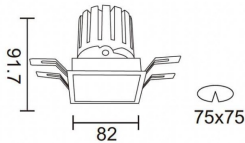

**PRO-DS**

Lavov downlight from the family PRO-DS with a power of 12,2W and an optics 24 degrees . CCT 4000K. With a total lumen output of 787,5lm and a luminous efficiency of 64,56lm/W.ON/OFF driver. Made in die cast aluminum and finished in White color.

<b>Item code</b>	<b>86.D026.1421.01</b>
<b>Product type</b>	<b>Indoor</b>
<b>Category</b>	<b>Downlights</b>
<b>Family</b>	<b>PRO-D</b>
<b>Subfamily</b>	<b>PRO-DS</b>
<b>Pictograms</b>	

**Scheme**

<b>Product</b>	
<b>Real power (W)</b>	<b>12.2</b>
<b>Real luminous flux (Lm)</b>	<b>787.5</b>
<b>Luminous efficiency (Lm/W)</b>	<b>64.56</b>
<b>Beam angle (°)</b>	<b>24</b>
<b>Life time (h)</b>	<b>50000 h L80B10</b>
<b>IP</b>	<b>20</b>
<b>Electrical class insulation</b>	<b>Clas II</b>
<b>Colour</b>	<b>White</b>
<b>Control gear included</b>	<b>Yes</b>
<b>Control gear</b>	<b>ON/OFF</b>
<b>Flicker Free</b>	<b>Yes</b>
<b>Light source</b>	<b>LED</b>
<b>Type of LED</b>	<b>COB</b>
<b>Colour temperature (K)</b>	<b>4000</b>
<b>Colour consistency (SDCM)</b>	<b>SDCM&lt;3</b>
<b>CRI</b>	<b>90</b>